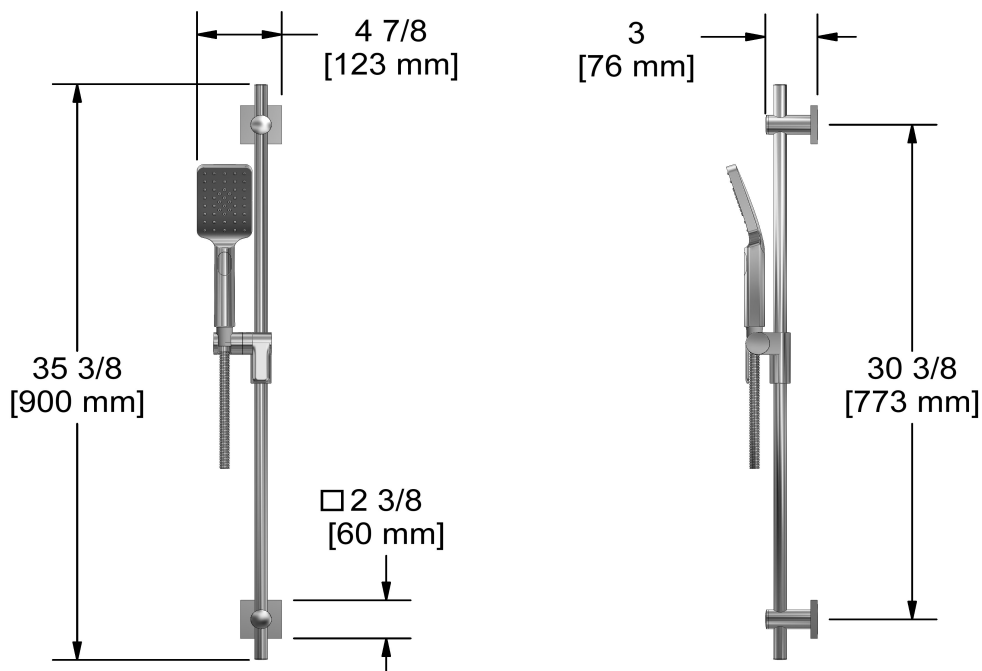

Certifications

- CSA B125.1
- ASME A112.18.1
- CMR248 Approval

Sizes, models and finishes may differ from those presented.

Warranty

This **Riobel Inc.** product you have purchased carries a Limited Lifetime Warranty on the chrome, PVD finish, blacks and all working parts and is guaranteed from the initial purchase date against all manufacturing defects. All other finishes, including plastic components, are guaranteed for one year. All electric and/or electronic parts are covered by a 5-year limited warranty.

Customer Service

Ontario, West Canada : 888-287-5354 Quebec, Maritimes, United States : 866-473-8442