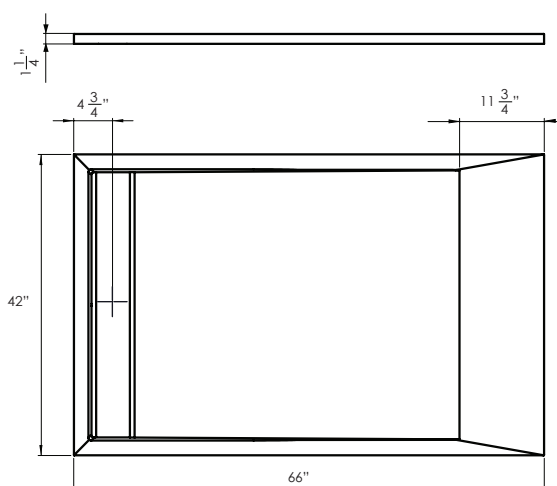

MATERIAL

- Resin stone ACRYSTONE® core

SIZE

- Size: 66 x 42 in • Weight: 203 lb

INCLUDED

- Shower Tray
- Drain Grid
- Tile flange
- Instruction manual

NOT INCLUDED

- Drain connection
- (RBM shower tray can accommodate most 2" standard drain)

MARQUINA

CALACATTA
WHITE

TECHNICAL INFORMATION

APPROXIMATE MEASUREMENTS
The manufacturer accepts 1/4" variance