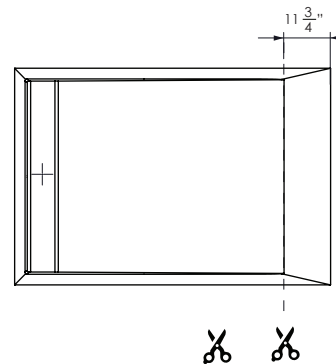

MATERIAL

- Resin stone ACRYSTONE® core

SIZE

- Size: 66 x 42 in • Weight: 203 lb

INCLUDED

- Shower Tray
- Drain Grid
- Tile flange
- Instruction manual

NOT INCLUDED

- Drain connection
- (RBM shower tray can accommodate most 2" standard drain)

MARQUINA

CALACATTA
WHITE

TECHNICAL INFORMATION

APPROXIMATE MEASUREMENTS
The manufacturer accepts 1/4" variance