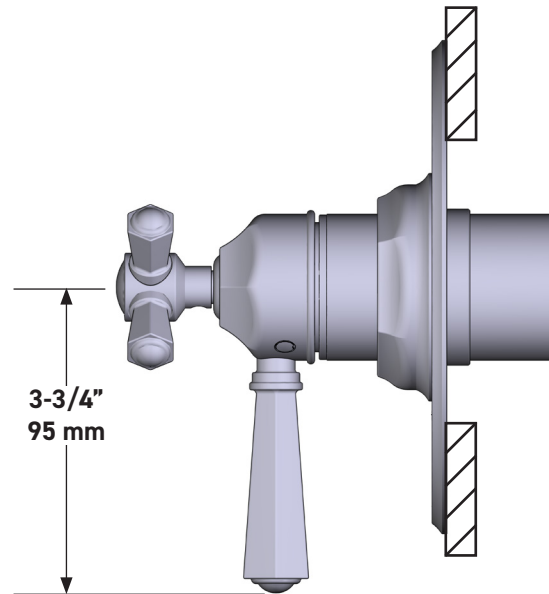

**1/2" Therm & Pressure Balance Trim with 3 Functions (No Share)**

**CORE MODEL:** TTN47W1

UPC®

**For warranty or additional information, contact:**

**US Customers**

U.S.A.  
[houseofrohl.com/support](http://houseofrohl.com/support)  
 1-800-777-9762