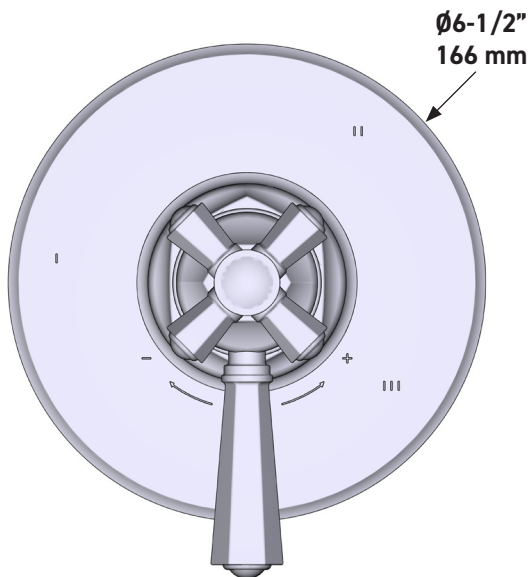

**1/2" Therm & Pressure Balance Trim with 3 Functions (No Share)**

**CORE MODEL:** TTN47W1

UPC®

**For warranty or additional information, contact:**

**US Customers**

U.S.A.  
[houseofrohl.com/support](http://houseofrohl.com/support)  
 1-800-777-9762