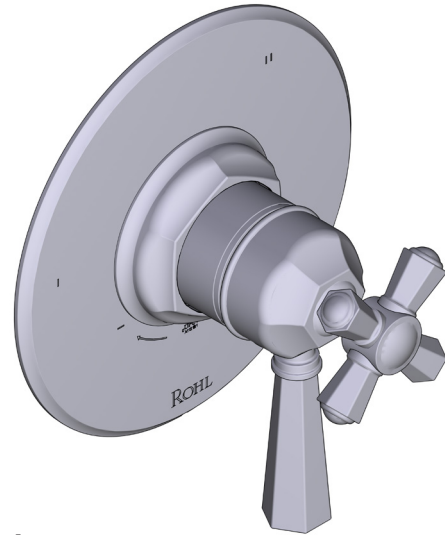

SPECIFICATIONS

DESCRIPTION

- Combines both thermostatic and pressure balance technologies
- “Set it and forget it” temperature control
- Temperature and volume control with diverter
- 3 dedicated functions (CEC Compliant)
- Rough-in valve sold separately:
  - Order R45 therm & pressure balance rough-in valve
  - 1-1/4" R45 extension kit available, order EXT45KIT114
  - 3/4" R45 extension kit available, order EXT45KIT34

CARTRIDGE

- 0-944 (Included)

STANDARDS

- ASME A112.18.1

WARRANTY

- Most products or parts carry “Limited Warranties” against manufacturing defects. For US customers please visit houseofrohl.com/support and for Canadian customers please visit houseofrohl.ca/support for complete product and finish warranty.

1/2" Therm & Pressure Balance Trim with 3 Functions (No Share)

CORE MODEL: TTN47W1

UPC®