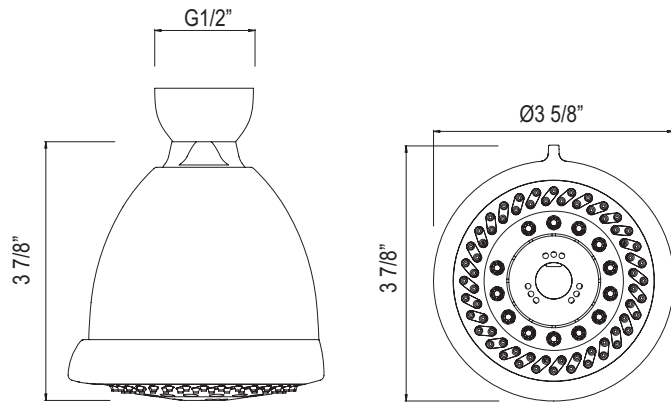

**4" 6-FUNCTION SHOWERHEAD**

**U.5800**

**FEATURES**

- 6-function spray patterns:
  - Stream
  - Stream/Champagne
  - Champagne
  - Champagne/Massage
  - Massage
  - Massage/Stream
- 1/2" female inlet with swivel connection•ABS construction
- Flow rate 1.8 GPM•Anti-calcium components