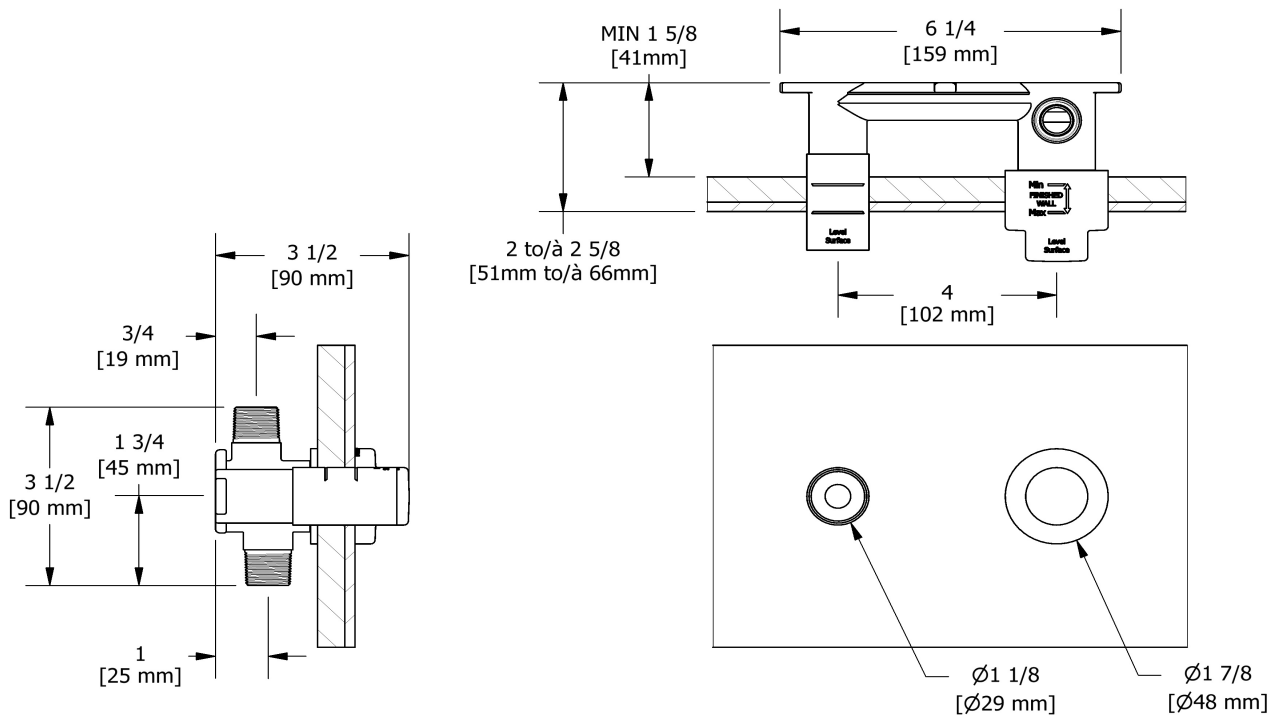

Lavatory rough
RH360

UPC®

Specifications

Descriptions

- Rough only
- Test cap
- 1/2" inlet female NPT
- Can be installed 360°

Certifications

- CSA B125.1
- NSF/ANSI standard 61 and 372
- ASME A112.18.1

Sizes, models and finishes may differ from those presented.