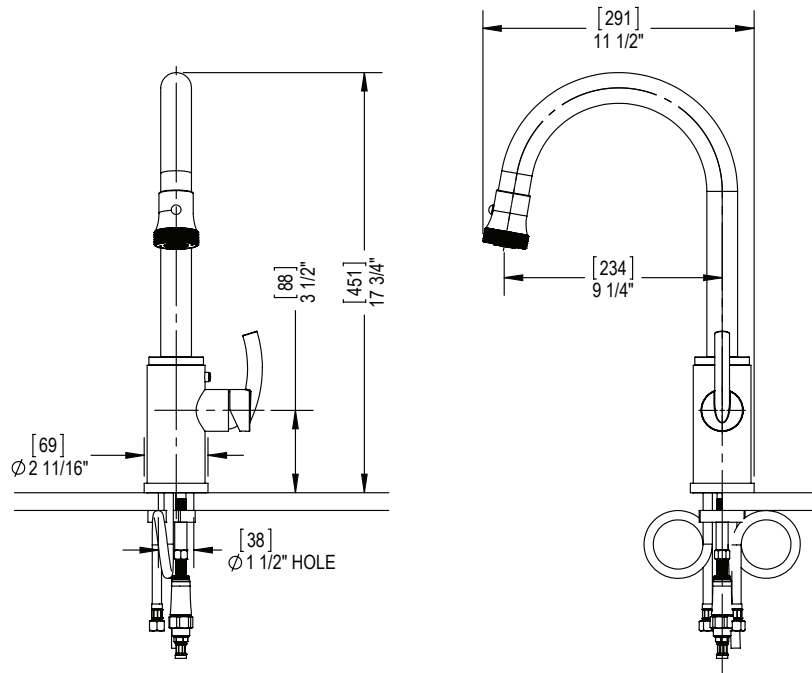

**FEATURES:**

- Brass construction with choice of 21 finishes
- Single Control Lever handle, dual function retractable Spray
- One-Piece, ceramic disc cartridge allows both volume and temperature control
- Flexible Stainless Steel supply hoses for easy installation
- 1.5 gpm @ 60 psi (Helps meet CalGreen regulation)

**APPROVAL:**

- AB1953 / NSF61
- ASME A 112.18.1
- CSA B125.1

**CONTACT US:**

If you need assistance with installation, replacement parts or have any questions regarding your Rubinet product, please call a Customer Service representative at: 905-851-6781 toll free 1-800-461-5901 or visit [www.rubinet.com](http://www.rubinet.com)

130300

THE **Rubinet** FAUCET COMPANY**ASSEMBLY INSTRUCTION****8JHOL**

SINGLE HOLE SINGLE CONTROL KITCHEN SET WITH RETRACTABLE SPRAY

**8JHOL****REMOVAL OF FAUCET:**

Always turn the water supply off before removing the existing faucet or disassembling a valve. Open both faucet handles to relieve water pressure and to ensure that the water has been successfully turned off.