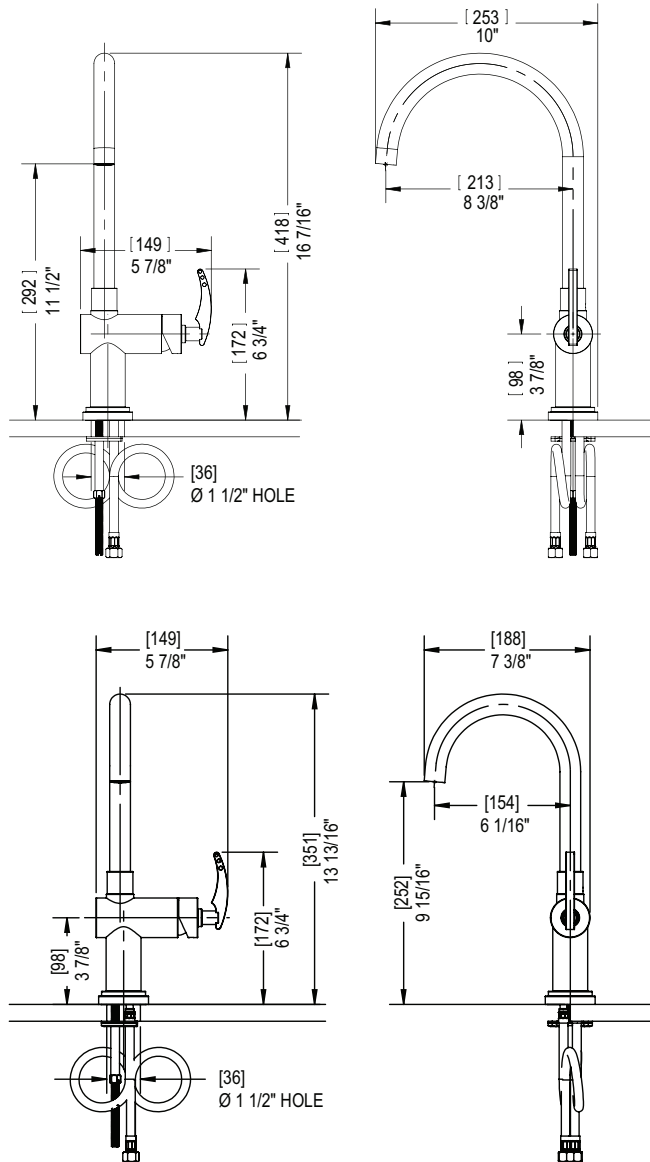

**FEATURES:**

- Brass construction with choice of 21 finishes
- Single Lever handle, Swivel spout
- Quarter turn, ceramic disc cartridges
- Flexible Stainless Steel supply hoses for easy installation
- 1.5 gpm @ 60 psi (Helps meet CalGreen regulation)

**APPROVAL:**

- AB1953 / NSF61
- ASME A 112.18.1
- CSA B125.1

**CONTACT US:**

If you need assistance with installation, replacement parts or have any questions regarding your Rubinet product, please call a Customer Service representative at: 905-851-6781 toll free 1-800-461-5901 or visit [www.rubinet.com](http://www.rubinet.com)

180726

THE **Rubinet** FAUCET COMPANY**ASSEMBLY INSTRUCTION****8D / 8PLAL**

SINGLE HOLE KITCHEN SET

**8DLAL****8PLAL****REMOVAL OF FAUCET:**

Always turn the water supply off before removing the existing faucet or disassembling a valve. Open both faucet handles to relieve water pressure and to ensure that the water has been successfully turned off.