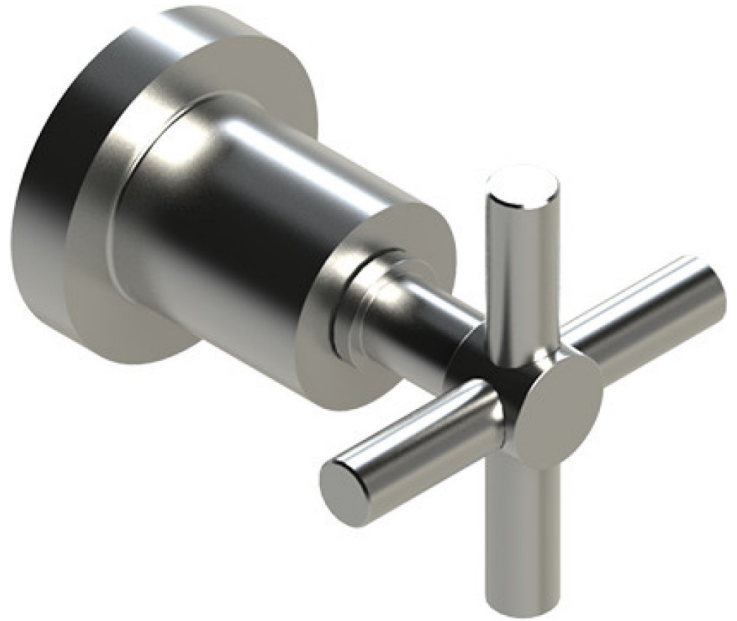

42GNCSCSC Specifications

No Dimensions Image

TEMPERATURE CONTROL VALVE WITH STOPS & VOLUME CONTROL TRIM ONLY

VOLUME CONTROL VALVE TRIM ONLY

INTEGRAL SUPPLY WITH 1/2" NPT X 1/2" NPSM X 3" NIPPLE

8" SHOWER HEAD WITH CEILING MOUNT 8" SHOWER ARM FLANGE

ADJUSTABLE SLIDE BAR WITH HAND HELD SHOWER ASSEMBLY