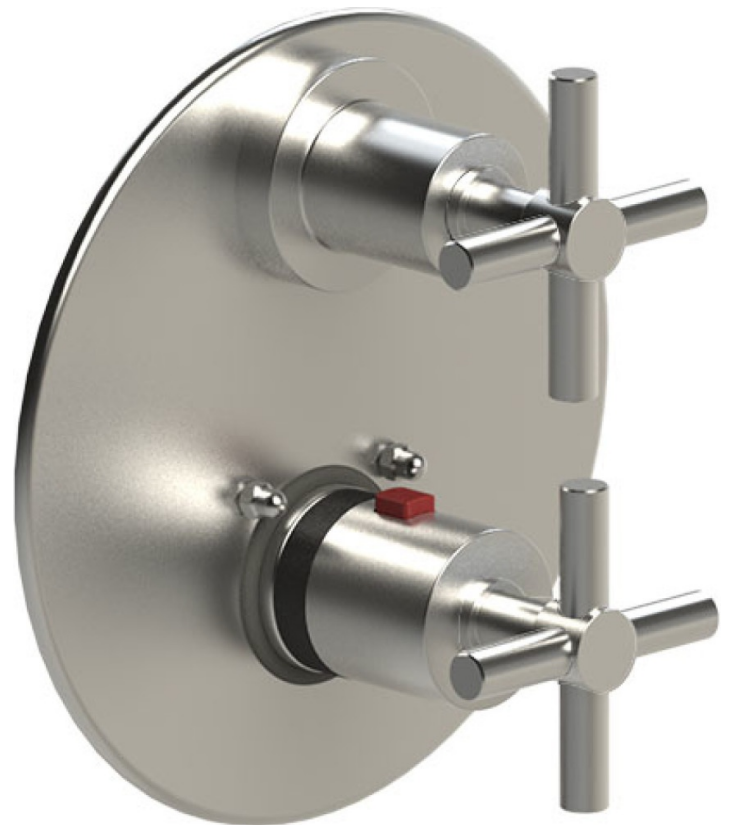

42GNCSCSC Specifications

No Dimensions Image

TEMPERATURE CONTROL VALVE WITH STOPS & VOLUME CONTROL TRIM ONLY

VOLUME CONTROL VALVE TRIM ONLY

INTEGRAL SUPPLY WITH 1/2" NPT X 1/2" NPSM X 3" NIPPLE

8" SHOWER HEAD WITH CEILING MOUNT 8" SHOWER ARM FLANGE

ADJUSTABLE SLIDE BAR WITH HAND HELD SHOWER ASSEMBLY