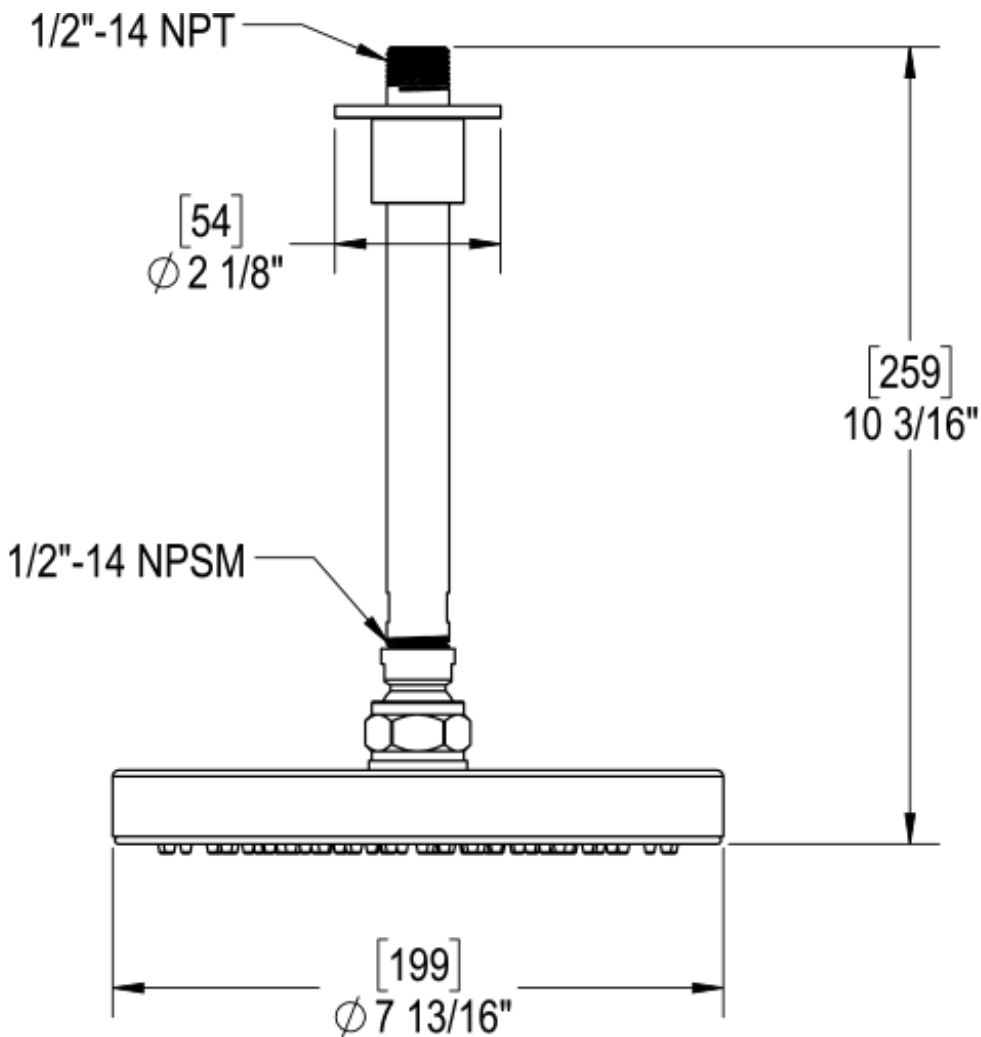

42GNCSCSC Specifications

No Dimensions Image

TEMPERATURE CONTROL VALVE WITH STOPS & VOLUME CONTROL TRIM ONLY

VOLUME CONTROL VALVE TRIM ONLY

INTEGRAL SUPPLY WITH 1/2" NPT X 1/2" NPSM X 3" NIPPLE

8" SHOWER HEAD WITH CEILING MOUNT 8" SHOWER ARM FLANGE

ADJUSTABLE SLIDE BAR WITH HAND HELD SHOWER ASSEMBLY