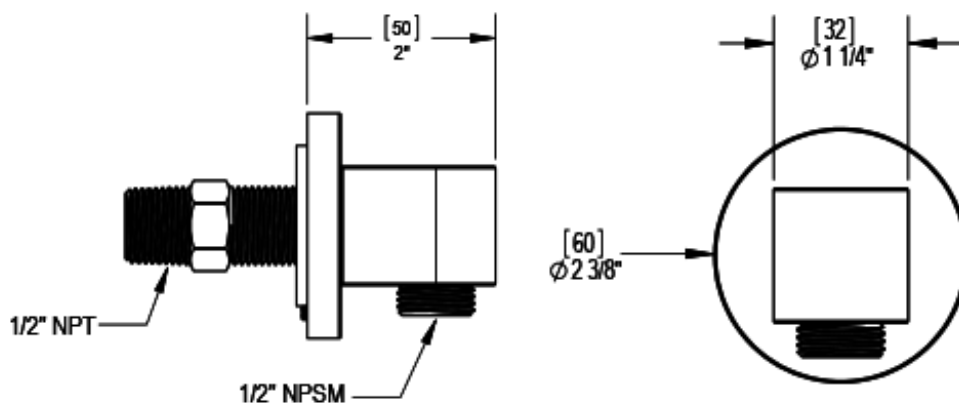

42GNCSCSC Specifications

No Dimensions Image

TEMPERATURE CONTROL VALVE WITH STOPS & VOLUME CONTROL TRIM ONLY

VOLUME CONTROL VALVE TRIM ONLY

INTEGRAL SUPPLY WITH 1/2" NPT X 1/2" NPSM X 3" NIPPLE

8" SHOWER HEAD WITH CEILING MOUNT 8" SHOWER ARM FLANGE

ADJUSTABLE SLIDE BAR WITH HAND HELD SHOWER ASSEMBLY