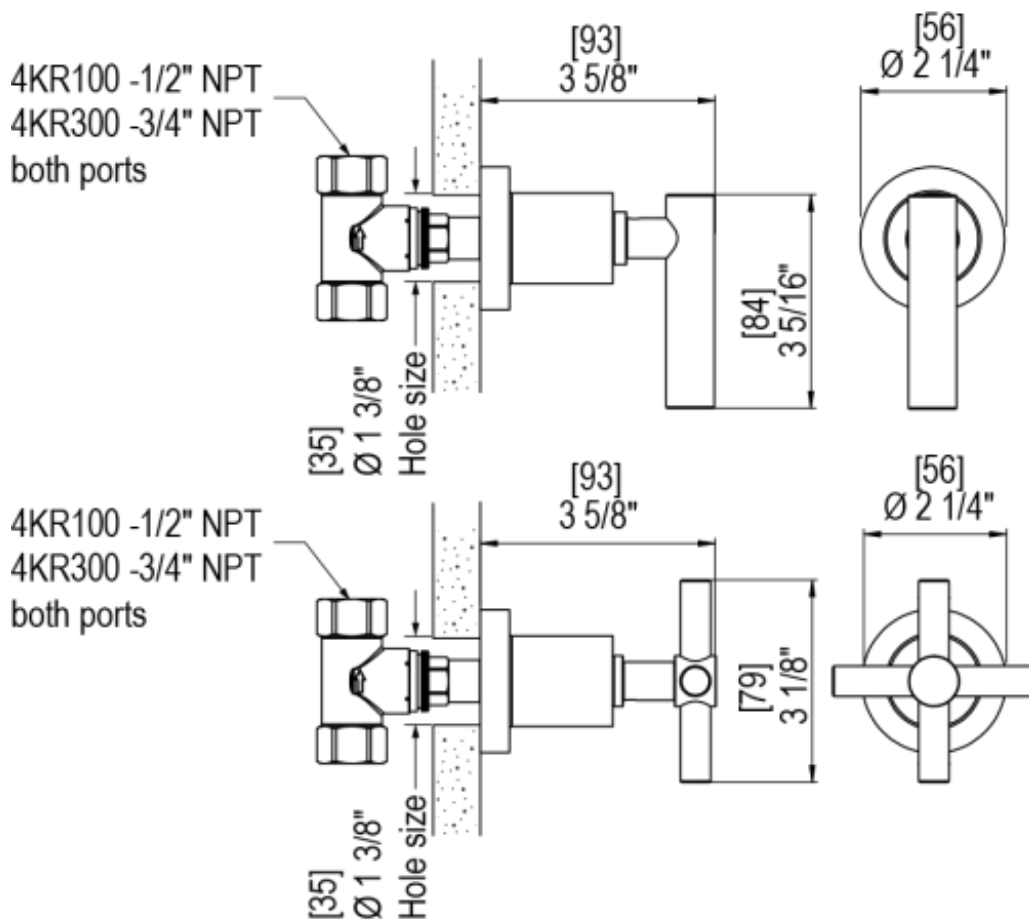

42GNCSCSC Specifications

No Dimensions Image

TEMPERATURE CONTROL VALVE WITH STOPS & VOLUME CONTROL TRIM ONLY

VOLUME CONTROL VALVE TRIM ONLY

INTEGRAL SUPPLY WITH 1/2" NPT X 1/2" NPSM X 3" NIPPLE

8" SHOWER HEAD WITH CEILING MOUNT 8" SHOWER ARM FLANGE

ADJUSTABLE SLIDE BAR WITH HAND HELD SHOWER ASSEMBLY