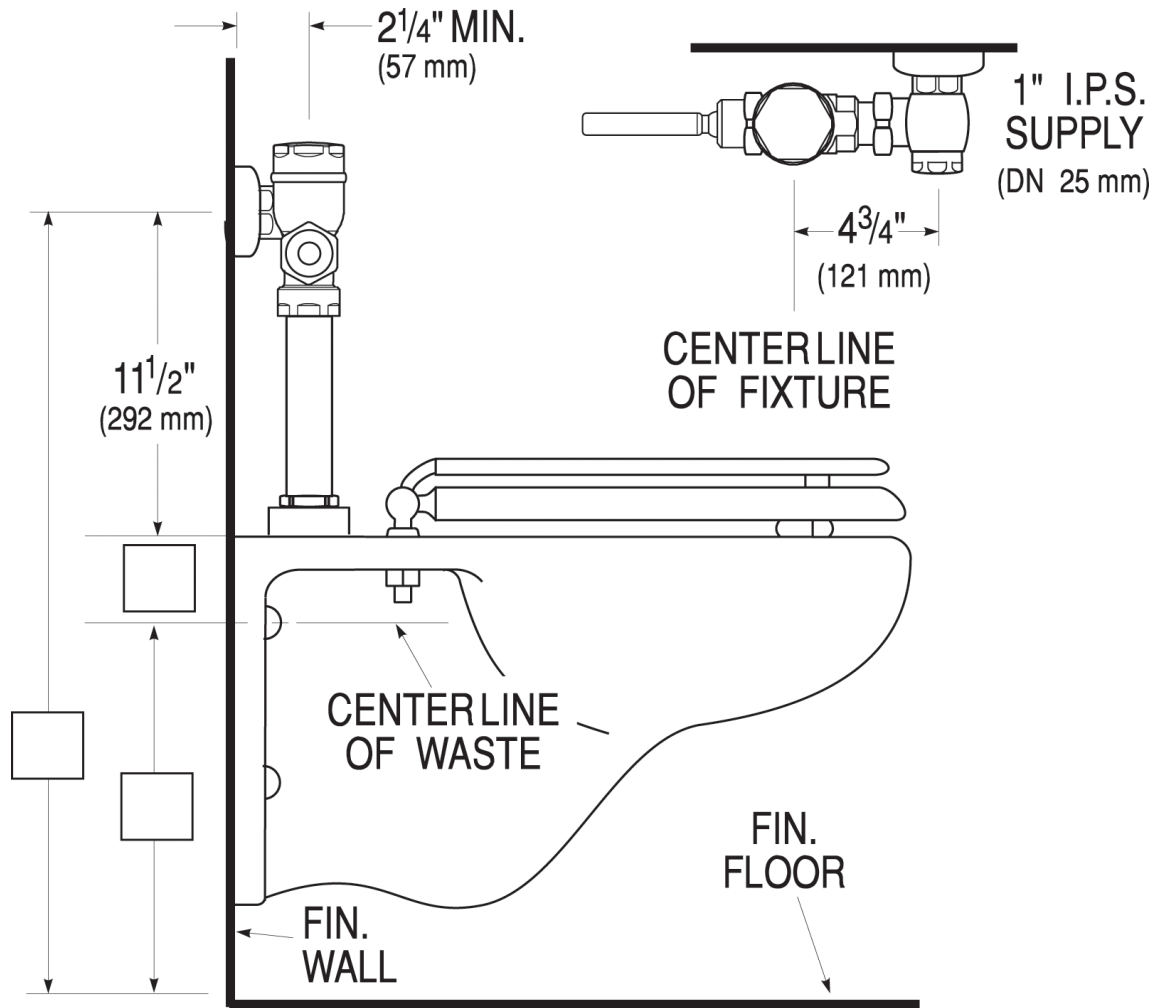

**CODE NUMBER**

3320004

**DESCRIPTION**

1.6 gpf, Brushed Stainless Finish, Fixture Connection Top Spud, Single Flush, Crown® Exposed Manual Water Closet Flushometer.

**DETAILS**

- Flush Volume: 1.6 gpf (6.0 Lpf)
- Finish: Brushed Stainless (SF)
- Valve: Piston
- Valve Body Material: Semi-red Brass
- Fixture Type: Water Closet
- Fixture Connection: Top Spud
- Rough-In Dimension: 11 ½" (292mm)
- Spud Coupling: 1 ½" (38mm)
- Supply Pipe: 1" (25mm)

**VALVE OPERATING PRESSURE (FLOWING)**

15–80 PSI (103–552 kPa). Specific fixtures may require greater minimum flowing pressure - consult manufacturer requirements.

**DOWNLOADS**

- [Sloan Piston Type Exposed Installation Instructions](#)
- [Control Stop Repair and Maintenance Guide](#)
- [Flush Connections Flanges Repair and Maintenance Guide](#)
- [Tail Piece Repair and Maintenance Guide](#)
- [Crown/Crown II Repair and Maintenance Guide](#)
- [Additional Downloads](#)

**NOTES**

All information contained within this document subject to change without notice.

Looking for other variations of the CROWN II 111 product? [View the general spec sheet with all options.](#)

[Find a compatible urinal](#) for this flushometer.

[Find a compatible water closet](#) for this flushometer.

Sloan 10500 Seymour Ave, Franklin Park, IL 60131

Phone: 800.982.5839 • Fax: 800.447.8329 • [sloan.com](http://sloan.com)

**ROUGH-IN**

Sloan 10500 Seymour Ave, Franklin Park, IL 60131  
Phone: 800.982.5839 • Fax: 800.447.8329 • [sloan.com](http://sloan.com)