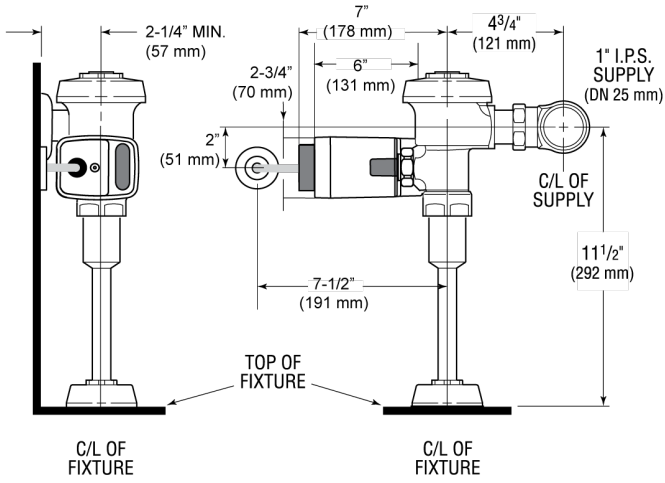

**CODE NUMBER**

3345100

**DESCRIPTION**

Polished Chrome Finish, Single Flush, Hardwired, Exposed Sensor  
Hardwired Urinal/Water Closet Retrofit Flushometer.

**DETAILS**

- Finish: Polished Chrome (CP)
- Power Type: Hardwired (HW)
- Battery Life: 3 years
- Valve: Diaphragm
- Valve Body Material: Semi-red Brass
- Fixture Type: Urinal/Water Closet
- Fixture Connection: Top spud

[Find a compatible urinal](#) for this flushometer.

[Find a compatible water closet](#) for this flushometer.

Sloan 10500 Seymour Ave, Franklin Park, IL 60131

Phone: 800.982.5839 • Fax: 800.447.8329 • [sloan.com](http://sloan.com)

**ROUGH-IN**

EL-700-A Single-Flush SideMount Hardwired unit  
shown on an existing Royal 186 urinal flushometer

EL-700-A Single-Flush SideMount Hardwired unit  
shown on an existing Royal 111 closet flushometer