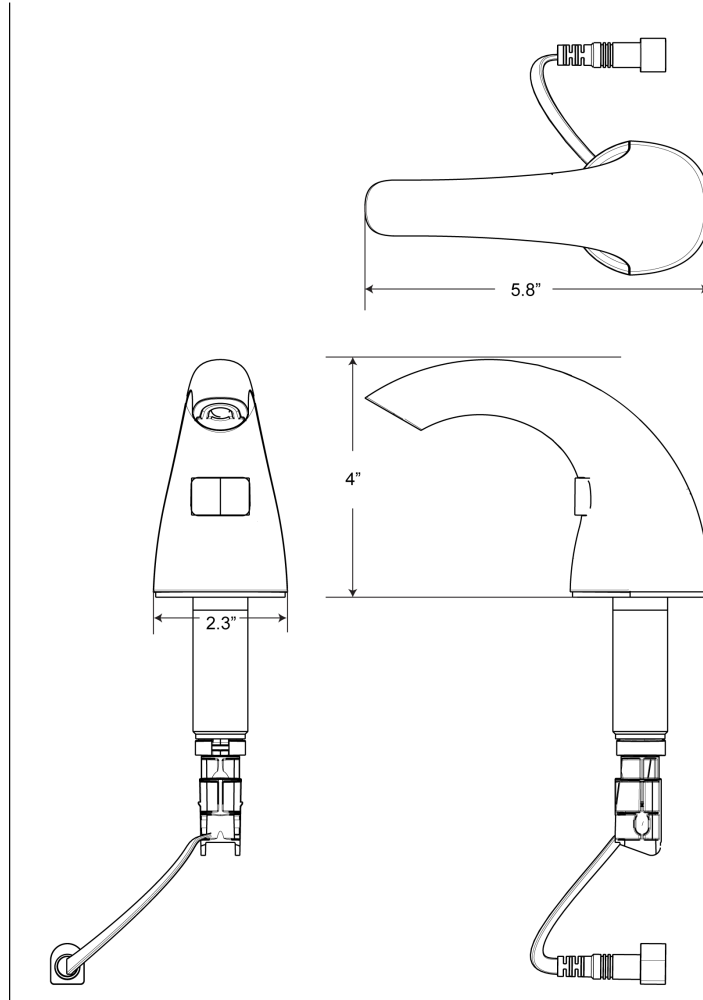

ROUGH-IN

Sloan 10500 Seymour Ave, Franklin Park, IL 60131
Phone: 800.982.5839 • Fax: 800.447.8329 • sloan.com