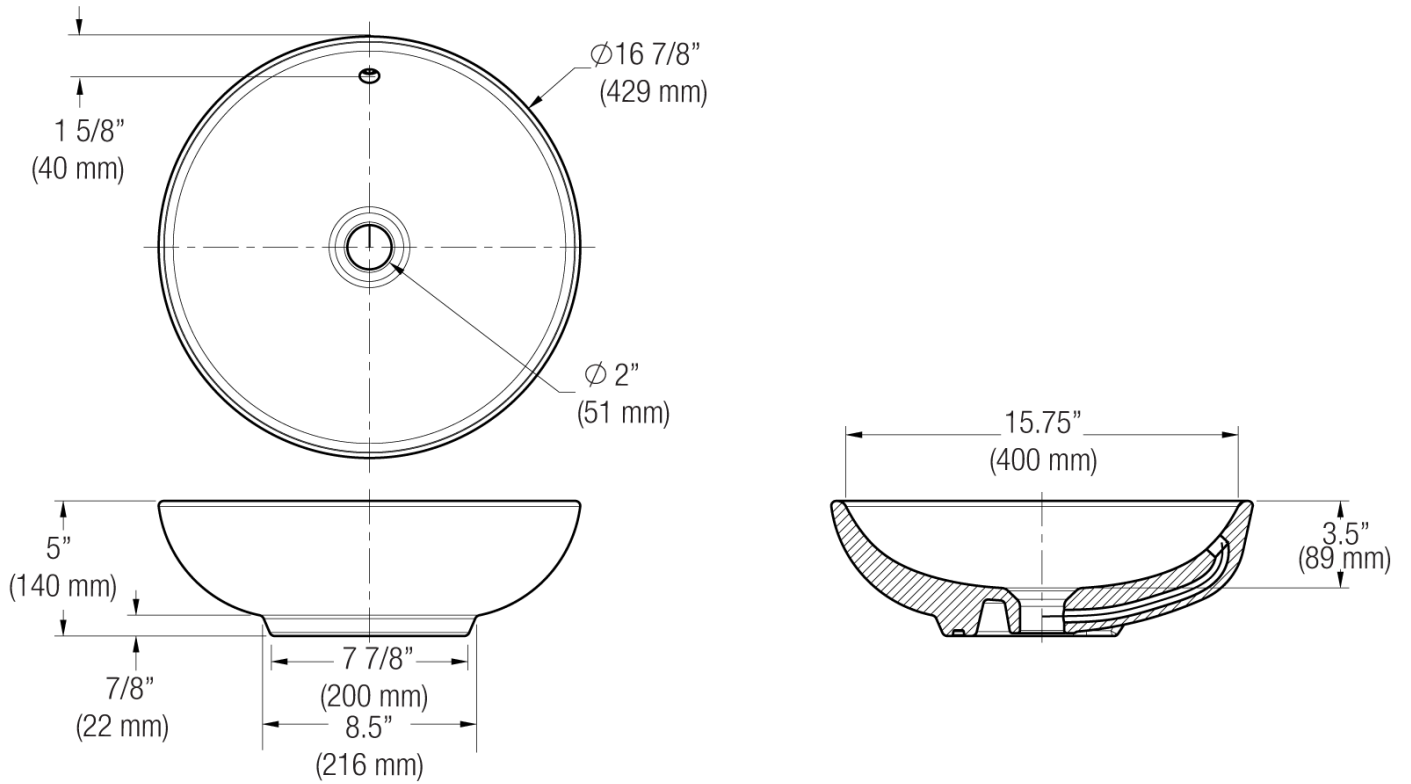

ROUGH-IN

Sloan 10500 Seymour Ave, Franklin Park, IL 60131

Phone: 800.982.5839 • Fax: 800.447.8329 • sloan.com