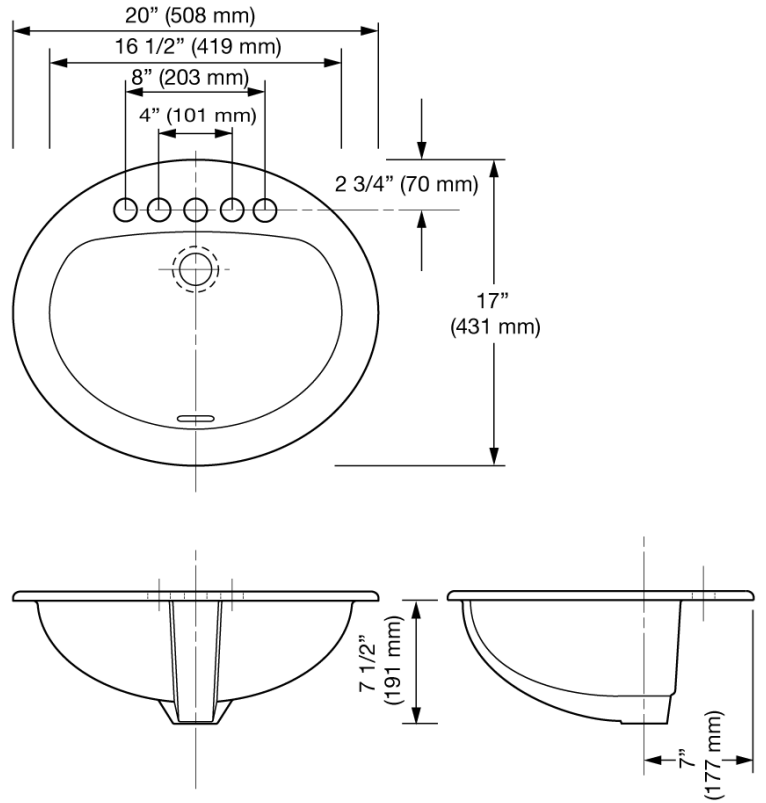

CODE NUMBER

3873172

DESCRIPTION

Vitreous China Drop-In Lavatory with SloanTec® Glaze.

DETAILS

- Centerset: Single
- Nominal Dimensions: 17" x 20" x 8" (432 x 508 x 203mm)

FEATURES

- White Vitreous China
- Permanent SloanTec™ hydrophobic antimicrobial glaze inhibits the growth and buildup of germs, bacteria, mold, mildew and mineral scale on the surfaces
- Drop-in
- Front overflow
- Single hole
- 20" x 17" (508 mm x 431 mm)

NOTES

All information contained within this document subject to change without notice.

All vitreous china dimensions shown in these drawings are nominal and not to scale. Dimensions can vary within the tolerances established in the governing ASME A112.19.2/CSA B45.1 standard. It is important to consider this when planning rough-in and plumbing layouts.