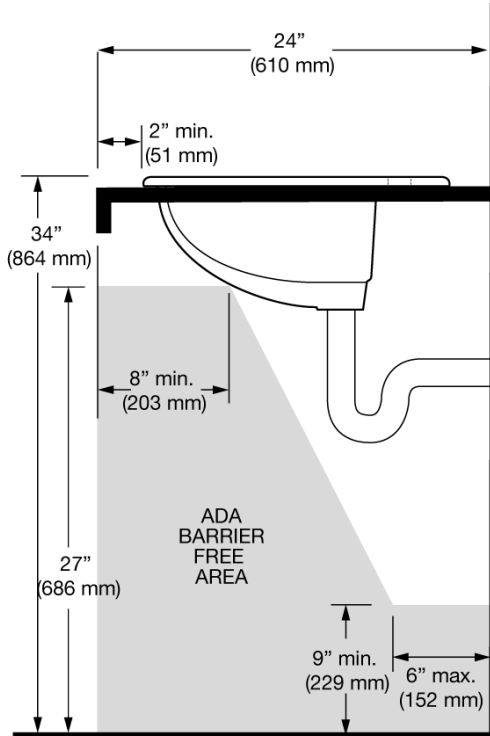

CODE NUMBER

3873172

DESCRIPTION

Vitreous China Drop-In Lavatory with SloanTec® Glaze.

DETAILS

- Centerset: Single
- Nominal Dimensions: 17" x 20" x 8" (432 x 508 x 203mm)

FEATURES

- White Vitreous China
- Permanent SloanTec™ hydrophobic antimicrobial glaze inhibits the growth and buildup of germs, bacteria, mold, mildew and mineral scale on the surfaces
- Drop-in
- Front overflow
- Single hole
- 20" x 17" (508 mm x 431 mm)

DOWNLOADS

- [Sloan SS-3002 Installation Instructions](#)
- [SS/ST/SU/WETS/WEUS Fixtures Repair and Maintenance Guide](#)
- [Additional Downloads](#)

ROUGH-IN

COMPLIANCES & CERTIFICATIONS

(cUPC Certified, EPD, HPD)

NOTES

All information contained within this document subject to change without notice.

All vitreous china dimensions shown in these drawings are nominal and not to scale. Dimensions can vary within the tolerances established in the governing ASME A112.19.2/CSA B45.1 standard. It is important to consider this when planning rough-in and plumbing layouts.