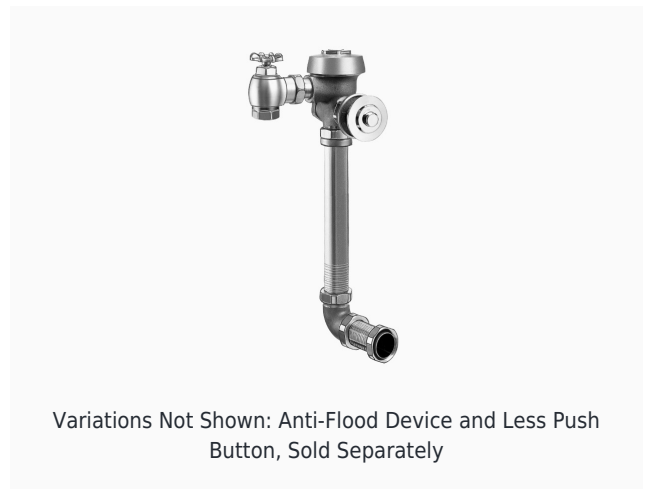

CODE NUMBER

3918020

DESCRIPTION

1.6 gpf, Rough Brass Finish, Single Flush, Less Push Button, Royal® Concealed Manual Flushometer.

DETAILS

- Flush Volume: 1.6 gpf (6.0 Lpf)
- Finish: Rough Brass (RB)
- Valve: Diaphragm
- Valve Body Material: Semi-red Brass
- Fixture Type: Water Closet
- Fixture Connection: Rear
- Rough-In Dimension: 20 ½" (521mm)
- Spud Coupling: 1 ½" (38mm)
- Supply Pipe: 1" (25mm)
- Push Button: Less (L/C9A)

FEATURES

- PERMEX synthetic rubber diaphragm with Dual Filtered Fixed Bypass
- Valve body, Cover, Tailpiece and Control Stop shall be in compliance with ASTM Alloy Classification for Semi-Red Brass
- Valve shall be in compliance to the applicable sections of ASSE 1037.

Variations Not Shown: Anti-Flood Device and Less Push Button, Sold Separately

COMPLIANCES & CERTIFICATIONS

(cUPC Certified, BAA Compliant)

RECOMMENDED SPECIFICATION

Valve Body, Cover, Tailpiece and Control Stop shall be in conformance with ASTM Alloy Classification for Semi- Red Brass. Valve shall be in compliance with the applicable sections of ASSE 1037 and ANSI/ASME 112.19.2.