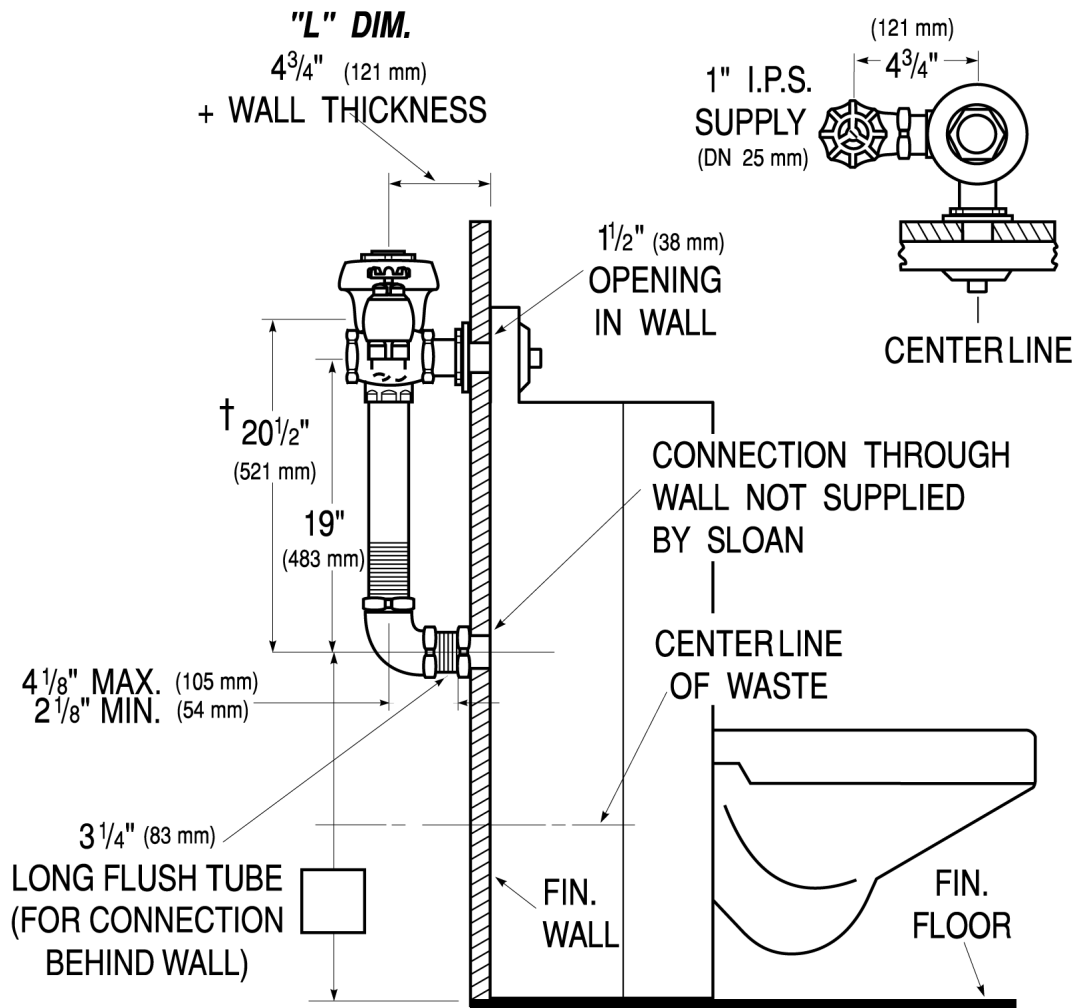

CODE NUMBER

3918020

DESCRIPTION

1.6 gpf, Rough Brass Finish, Single Flush, Less Push Button, Royal® Concealed Manual Flushometer.

DETAILS

- Flush Volume: 1.6 gpf (6.0 Lpf)
- Finish: Rough Brass (RB)
- Valve: Diaphragm
- Valve Body Material: Semi-red Brass
- Fixture Type: Water Closet
- Fixture Connection: Rear
- Rough-In Dimension: 20 ½" (521mm)
- Spud Coupling: 1 ½" (38mm)
- Supply Pipe: 1" (25mm)
- Push Button: Less (L/C9A)

VALVE OPERATING PRESSURE (FLOWING)

15-80 PSI (103-552 kPa). Specific fixtures may require greater minimum flowing pressure - consult manufacturer requirements.

DOWNLOADS

- [Sloan Stainless Steel Installation Instructions](#)
- [Control Stop Repair and Maintenance Guide](#)
- [Flush Connections Flanges Repair and Maintenance Guide](#)
- [Tail Piece Repair and Maintenance Guide](#)
- [Additional Downloads](#)

NOTES

All information contained within this document subject to change without notice.

Looking for other variations of the ROYAL 601 product? [View the general spec sheet with all options.](#)

[Find a compatible urinal](#) for this flushometer.

[Find a compatible water closet](#) for this flushometer.

Sloan 10500 Seymour Ave, Franklin Park, IL 60131

Phone: 800.982.5839 • Fax: 800.447.8329 • sloan.com

ROUGH-IN

Sloan 10500 Seymour Ave, Franklin Park, IL 60131
Phone: 800.982.5839 • Fax: 800.447.8329 • sloan.com