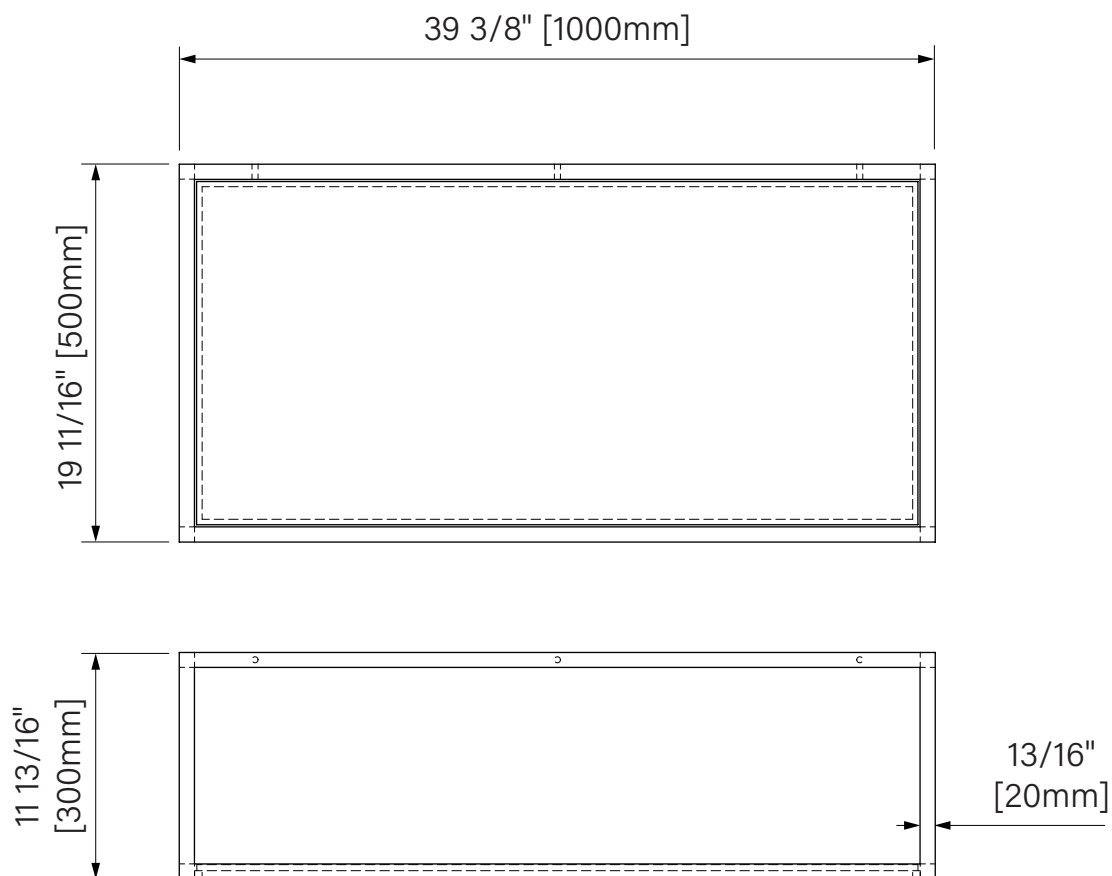

Wall support 40 / Support mural 40

Vanity

Matte black steel

39 3/8" x 19 11/16" x 11 13/16"

1000mm x 500mm x 300mm

Vanité

Acier noir mat

39 3/8" x 19 11/16" x 11 13/16"

1000mm x 500mm x 300mm

The dimensions are subject to manufacturer's tolerance and may change without notice.

Les dimensions sont soumises à des tolérances de fabrication et peuvent changer sans préavis.