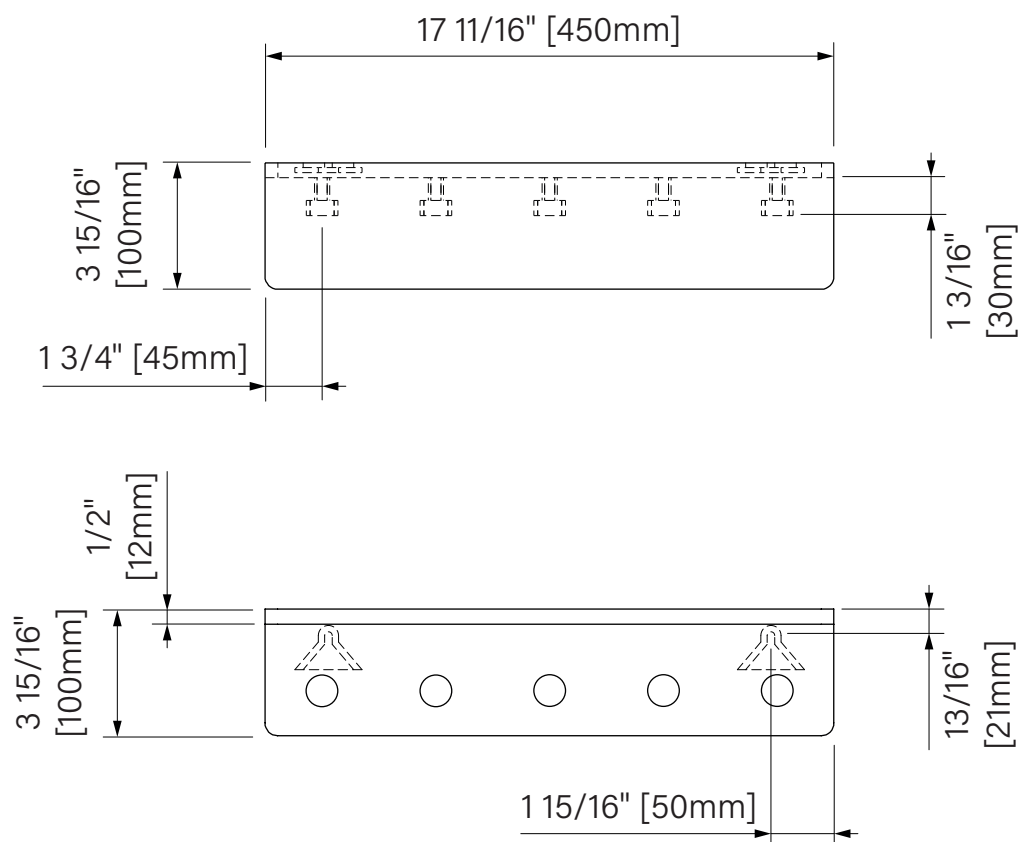

Wall hooks / Crochets muraux

Accessory

Matte white solid surface

17 11/16" x 3 15/16" x 3 15/16"

450mm x 100mm x 100mm

Accessoire

Surface solide blanc mat

17 11/16" x 3 15/16" x 3 15/16"

450mm x 100mm x 100mm

The dimensions are subject to manufacturer's tolerance and may change without notice.

Les dimensions sont soumises à des tolérances de fabrication et peuvent changer sans préavis.

Slik
PORTFOLIO