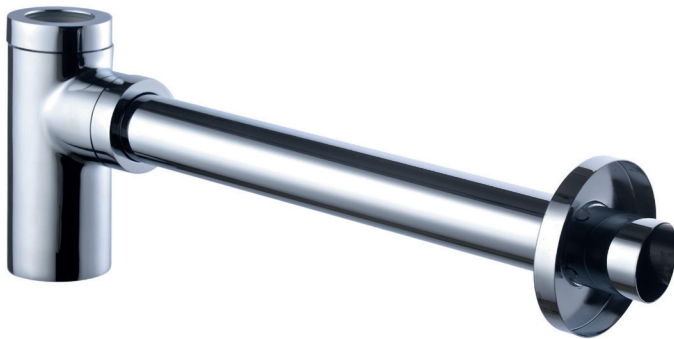

**P-Trap**  
*Siphon en P*

- Standard 1-1 / 4 "
- Chromed brass
- Seals included
- Clamping rings
- Cover plate

- Standard 1-1/4"
- Laiton chromé
- Joints inclus
- Bagues de serrement
- Plaque de finition