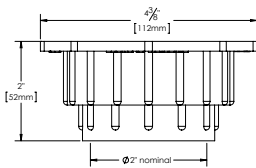

Project Name: _____

Fixture #

Project Number: _____

1 Underbody* Suffix

For Molded (preformed) shower bases (For Trim Top Models 100 & 150 only)

10
2" ABS
Straight