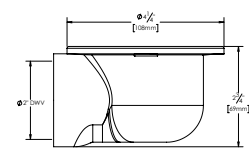

16
2" PVC
Straight

25
2" FRZERO⁵⁰
PVC
Straight

20
1.5" Brass
Side
Discharge

14
2" ABS
Side
Discharge

18
2" PVC
Side
Discharge

24
2" Brass
Side
Discharge

Underbody* Part # Configurator - BCS.

BCS.
UNDERBODY SUFFIX
(2 CHAR.)