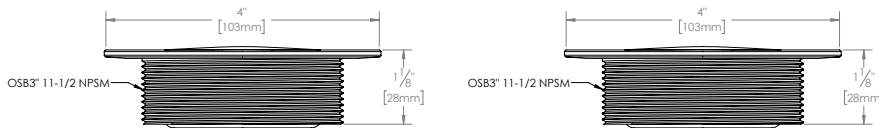

Project Name: _____

Fixture #

Project Number: _____

Specification:

4" Round Shower Drain Trim Top* for molded/preformed shower bases

Solid Brass construction. Features a removable Grate for easy cleaning.

Includes a Stainless Steel Haircatcher.

*Requires Underbody - Sold Separately. **SEE NEXT PAGE.**

*Certification

*The "cSAus Meets UPC" mark means the product conforms to the requirements of the NPC, UPC, IPC and IRC.

1 Trim* Top for molded/preformed Shower Bases Suffix