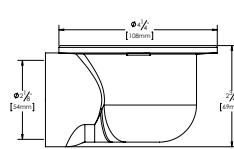

16
2" PVC
Straight

25
2" FRZERO⁵⁰
PVC
Straight

20
1.5" Brass
Side
Discharge

14
2" ABS
Side
Discharge

18
2" PVC
Side
Discharge

24
2" Brass
Side
Discharge

Underbody* Part # Configurator - BCS.

BCS.
UNDERBODY SUFFIX
(2 CHAR.)