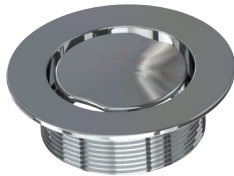

Project Name: _____

Fixture #

Project Number: _____

Specification:

4" Round Shower Drain Trim Top* for molded/preformed shower bases

Solid Brass construction. Features a removable Grate for easy cleaning.

Includes a Stainless Steel Haircatcher.

*Requires Underbody - Sold Separately. **SEE NEXT PAGE.**

*Certification

*The "cSAus Meets UPC" mark means the product conforms to the requirements of the NPC, UPC, IPC and IRC.

1 Trim* Top for molded/preformed Shower Bases Suffix

100
Flat Grate

150
Slotted Grate

SS Haircatcher
(Included)

2 Finish Suffix

Trim Top* Part # Configurator - BCS. **100** . **11**

BCS. .

TRIM TOP SUFFIX (3 CHAR.) FINISH SUFFIX (2 CHAR.)

1