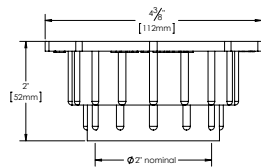

16
2" PVC
Straight

25
2" FRZERO⁵⁰
PVC
Straight

20
1.5" Brass
Side
Discharge

14
2" ABS
Side
Discharge

18
2" PVC
Side
Discharge

24
2" Brass
Side
Discharge

Underbody* Part # Configurator - BCS.

BCS.
UNDERBODY SUFFIX
(2 CHAR.)