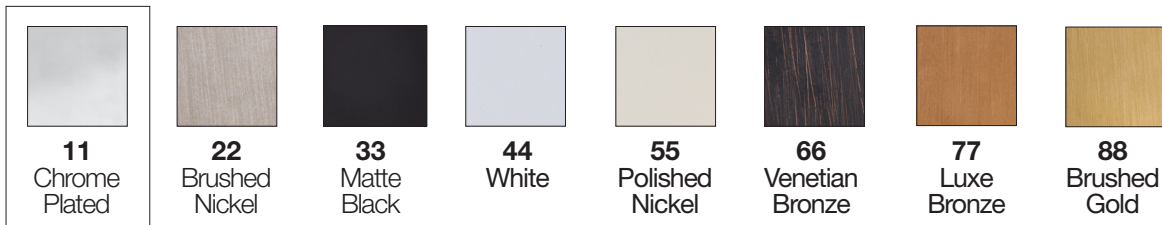

100
Flat Grate

150
Slotted Grate

SS Haircatcher
(Included)

2 Finish Suffix

Trim Top* Part # Configurator - BCS. **100** . **11**

BCS. .

TRIM TOP SUFFIX (3 CHAR.) FINISH SUFFIX (2 CHAR.)

1