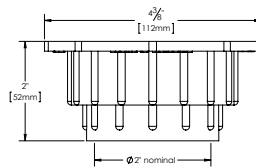

16
2" PVC
Straight

25
2" FRZERO⁵⁰
PVC
Straight

20
1.5" Brass
Side
Discharge

14
2" ABS
Side
Discharge

18
2" PVC
Side
Discharge

24
2" Brass
Side
Discharge

Underbody* Part # Configurator - BCS.

BCS.
UNDERBODY SUFFIX
(2 CHAR.)