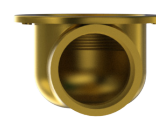

Project Name: _____

Fixture #

Project Number: _____

Specification:

4" Round Shower Drain Trim Top* for molded/preformed shower bases

Solid Brass construction. Features a removable Grate for easy cleaning.

Includes a Stainless Steel Haircatcher.

16
2" PVC
Straight

25
2" FRZERO⁵⁰
PVC
Straight

20
1.5" Brass
Side
Discharge

14
2" ABS
Side
Discharge

18
2" PVC
Side
Discharge

24
2" Brass
Side
Discharge

Underbody* Part # Configurator - BCS.

BCS.
UNDERBODY SUFFIX
(2 CHAR.)