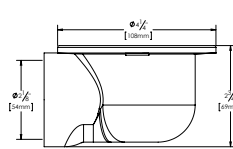

16
2" PVC
Straight

25
2" FRZERO⁵⁰
PVC
Straight

20
1.5" Brass
Side
Discharge

14
2" ABS
Side
Discharge

18
2" PVC
Side
Discharge

24
2" Brass
Side
Discharge

Underbody* Part # Configurator - BCS.

BCS.
UNDERBODY SUFFIX
(2 CHAR.)