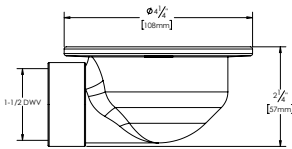

16
2" PVC
Straight

25
2" FRZERO⁵⁰
PVC
Straight

20
1.5" Brass
Side
Discharge

14
2" ABS
Side
Discharge

18
2" PVC
Side
Discharge

24
2" Brass
Side
Discharge

Underbody* Part # Configurator - BCS.

BCS.
UNDERBODY SUFFIX
(2 CHAR.)