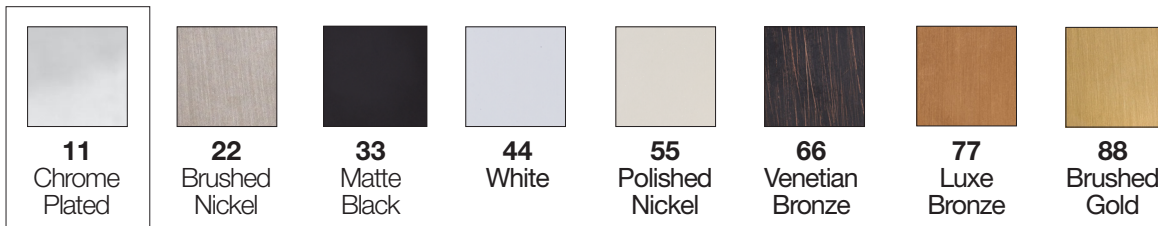

2 Finish Suffix (Split finish options available. See website)

Trim Top* Part # Configurator - BCS. **202** . **11**

BCS.   .

TRIM TOP SUFFIX (3 CHAR.) FINISH SUFFIX (2 CHAR.)

1

2

SERENITY™ is a Division of OS&B®

2200 Speers Road, Unit C. Oakville, ON. Canada. L6L 2X8.
T. 905.827.0320 or toll free 1.877.314.6040 F. 905.827.6375 or toll free 1.877.827.6040.

All rights reserved. SERENITY™ reserves the right to change product specifications and material or discontinue models without notice.