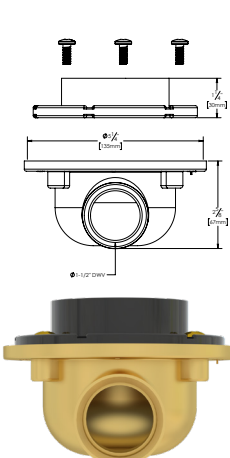

Project Name: \_\_\_\_\_

Fixture #

Project Number: \_\_\_\_\_

**Specification:**

**4" Square Shower Drain Trim Top\*** for tiled shower bases  
 Solid Brass construction. Features a removable Grate for easy cleaning.  
 Includes a Stainless Steel Haircatcher and 2" x 3" threaded Adaptor.  
 \*Requires Underbody - Sold Separately. **SEE NEXT PAGE.**

**SS Haircatcher**  
(Included)

**2" x 3" threaded Adaptor**  
(11-1/2" TPI)

**2** Finish Suffix (Split finish options available. See website)

Trim Top\* Part # Configurator - BCS. **202** . **11**

**BCS.**    .

For tiled shower bases (For Trim Top Models 102, 152, 152, 202, 252)

**30**  
2" ABS  
Straight

**36**  
2" PVC  
Straight

**59**  
2" FRZERO®  
PVC  
Straight

**50**  
1.5" Cast Iron  
Straight

**52**  
2" Cast Iron  
Straight

**40**  
1.5" Brass  
Side Discharge

**42**  
2" Brass  
Side Discharge

Underbody\* Part # Configurator - BCS.

\*Certification

**BCS.**    
UNDERBODY SUFFIX  
(2 CHAR.)

\*The "cSAUS Meets UPC" mark means the product conforms to the requirements of the NPC, UPC, IPC and IRC.