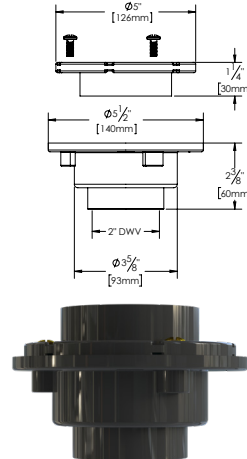

Project Name: \_\_\_\_\_

Fixture #

Project Number: \_\_\_\_\_

**Specification:**

**4" Square Shower Drain Trim Top\*** for tiled shower bases  
 Solid Brass construction. Features a removable Grate for easy cleaning.  
 Includes a Stainless Steel Haircatcher and 2" x 3" threaded Adaptor.  
 \*Requires Underbody - Sold Separately. **SEE NEXT PAGE.**

**SS Haircatcher**  
(Included)

**2" x 3" threaded Adaptor**  
(11-1/2" TPI)

**2** Finish Suffix (Split finish options available. See website)

Trim Top\* Part # Configurator - BCS. **202** . **11**

**BCS.**    .

For tiled shower bases (For Trim Top Models 102, 152, 152, 202, 252)

**30**  
2" ABS  
Straight

**36**  
2" PVC  
Straight

**59**  
2" FRZERO®  
PVC  
Straight

**50**  
1.5" Cast Iron  
Straight

**52**  
2" Cast Iron  
Straight

**40**  
1.5" Brass  
Side Discharge

**42**  
2" Brass  
Side Discharge

Underbody\* Part # Configurator - BCS.

\*Certification

**BCS.**    
UNDERBODY SUFFIX  
(2 CHAR.)

\*The "cSAUS Meets UPC" mark means the product conforms to the requirements of the NPC, UPC, IPC and IRC.