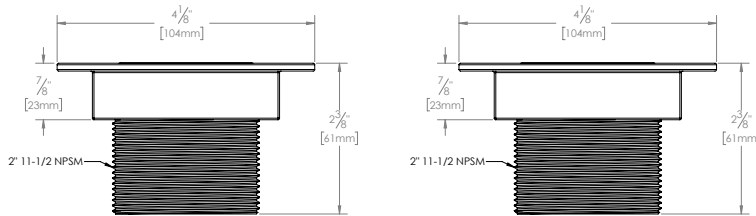

Project Name: \_\_\_\_\_

Fixture #

Project Number: \_\_\_\_\_

**Specification:**

**4" Square Shower Drain Trim Top\*** for tiled shower bases  
 Solid Brass construction. Features a removable Grate for easy cleaning.  
 Includes a Stainless Steel Haircatcher and 2" x 3" threaded Adaptor.  
 \*Requires Underbody - Sold Separately. **SEE NEXT PAGE.**

\*Certification

\*The "cSAUS Meets UPC" mark means the product conforms to the requirements of the NPC, UPC, IPC and IRC.

**1** Trim\* Top for Tile Bases Suffix

**202**  
Flat Grate

**252**  
Slotted Grate

**SS Haircatcher**  
(Included)

**2" x 3" threaded Adaptor**  
(11-1/2" TPI)

**2** Finish Suffix (Split finish options available. See website)

Trim Top\* Part # Configurator - BCS. **202** . **11**

**BCS.**    .