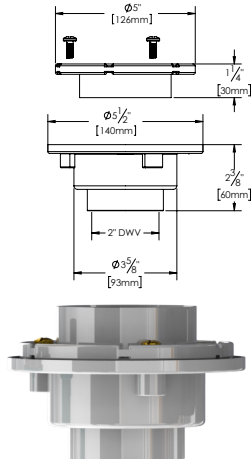

Project Name: \_\_\_\_\_

Fixture #

Project Number: \_\_\_\_\_

**Specification:**

**4" Square Shower Drain Trim Top\*** for tiled shower bases  
 Solid Brass construction. Features a removable Grate for easy cleaning.  
 Includes a Stainless Steel Haircatcher and 2" x 3" threaded Adaptor.  
 \*Requires Underbody - Sold Separately. **SEE NEXT PAGE.**

**SS Haircatcher**  
(Included)

**2" x 3" threaded Adaptor**  
(11-1/2" TPI)

**2** Finish Suffix (Split finish options available. See website)

Trim Top\* Part # Configurator - BCS. **202** . **11**

**BCS.**    .

For tiled shower bases (For Trim Top Models 102, 152, 152, 202, 252)

**30**  
2" ABS  
Straight

**36**  
2" PVC  
Straight

**59**  
2" FRZERO®  
PVC  
Straight

**50**  
1.5" Cast Iron  
Straight

**52**  
2" Cast Iron  
Straight

**40**  
1.5" Brass  
Side Discharge

**42**  
2" Brass  
Side Discharge

Underbody\* Part # Configurator - BCS.

\*Certification

**BCS.**    
UNDERBODY SUFFIX  
(2 CHAR.)

\*The "cSAUS Meets UPC" mark means the product conforms to the requirements of the NPC, UPC, IPC and IRC.