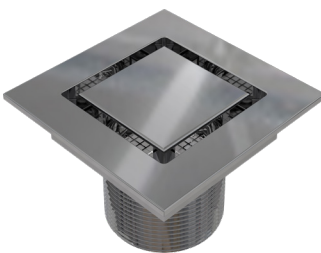

Project Name: \_\_\_\_\_

Fixture #

Project Number: \_\_\_\_\_

**Specification:**

**4" Square Shower Drain Trim Top\*** for tiled shower bases  
 Solid Brass construction. Features a removable Grate for easy cleaning.  
 Includes a Stainless Steel Haircatcher and 2" x 3" threaded Adaptor.  
 \*Requires Underbody - Sold Separately. **SEE NEXT PAGE.**

\*Certification

\*The "cSAUS Meets UPC" mark means the product conforms to the requirements of the NPC, UPC, IPC and IRC.

**1** Trim\* Top for Tile Bases Suffix

**202**  
Flat Grate

**252**  
Slotted Grate

**SS Haircatcher**  
(Included)

**2" x 3" threaded Adaptor**  
(11-1/2" TPI)

**2** Finish Suffix (Split finish options available. See website)

Trim Top\* Part # Configurator - BCS. **202** . **11**

**BCS.**    .