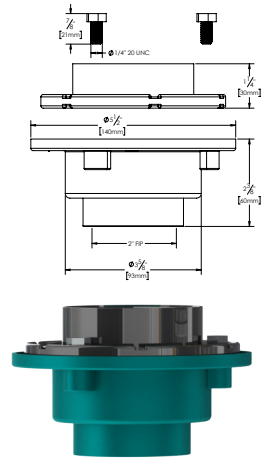

Project Name: \_\_\_\_\_

Fixture #

Project Number: \_\_\_\_\_

**Specification:**

**4" Square Shower Drain Trim Top\*** for tiled shower bases  
 Solid Brass construction. Features a removable Grate for easy cleaning.  
 Includes a Stainless Steel Haircatcher and 2" x 3" threaded Adaptor.  
 \*Requires Underbody - Sold Separately. **SEE NEXT PAGE.**

For tiled shower bases (For Trim Top Models 102, 152, 152, 202, 252)

**30**  
2" ABS  
Straight

**36**  
2" PVC  
Straight

**59**  
2" FRZERO®  
PVC  
Straight

**50**  
1.5" Cast Iron  
Straight

**52**  
2" Cast Iron  
Straight

**40**  
1.5" Brass  
Side Discharge

**42**  
2" Brass  
Side Discharge

Underbody\* Part # Configurator - BCS.

\*Certification

**BCS.**    
UNDERBODY SUFFIX  
(2 CHAR.)

\*The "cSAUS Meets UPC" mark means the product conforms to the requirements of the NPC, UPC, IPC and IRC.