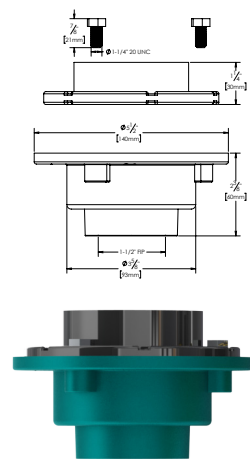

Project Name: \_\_\_\_\_

Fixture #

Project Number: \_\_\_\_\_

**Specification:**

**4" Square Shower Drain Trim Top\*** for tiled shower bases  
 Solid Brass construction. Features a removable Grate for easy cleaning.  
 Includes a Stainless Steel Haircatcher and 2" x 3" threaded Adaptor.  
 \*Requires Underbody - Sold Separately. **SEE NEXT PAGE.**

For tiled shower bases (For Trim Top Models 102, 152, 152, 202, 252)

**30**  
2" ABS  
Straight

**36**  
2" PVC  
Straight

**59**  
2" FRZERO®  
PVC  
Straight

**50**  
1.5" Cast Iron  
Straight

**52**  
2" Cast Iron  
Straight

**40**  
1.5" Brass  
Side Discharge

**42**  
2" Brass  
Side Discharge

Underbody\* Part # Configurator - BCS.

\*Certification

**BCS.**    
UNDERBODY SUFFIX  
(2 CHAR.)

\*The "cSAUS Meets UPC" mark means the product conforms to the requirements of the NPC, UPC, IPC and IRC.