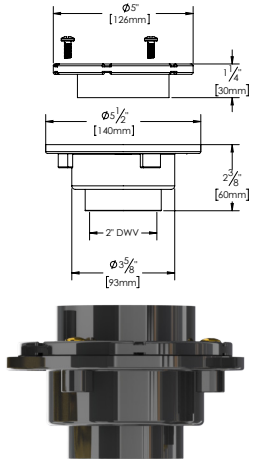

Project Name: \_\_\_\_\_

Fixture #

Project Number: \_\_\_\_\_

**Specification:**

**4" Square Shower Drain Trim Top\*** for tiled shower bases  
 Solid Brass construction. Features a removable Grate for easy cleaning.  
 Includes a Stainless Steel Haircatcher and 2" x 3" threaded Adaptor.  
 \*Requires Underbody - Sold Separately. **SEE NEXT PAGE.**

**SS Haircatcher**  
(Included)

**2" x 3" threaded Adaptor**  
(11-1/2" TPI)

**2** Finish Suffix (Split finish options available. See website)

Trim Top\* Part # Configurator - BCS. **202** . **11**

**BCS.**    .

For tiled shower bases (For Trim Top Models 102, 152, 152, 202, 252)

**30**  
2" ABS  
Straight

**36**  
2" PVC  
Straight

**59**  
2" FRZERO®  
PVC  
Straight

**50**  
1.5" Cast Iron  
Straight

**52**  
2" Cast Iron  
Straight

**40**  
1.5" Brass  
Side Discharge

**42**  
2" Brass  
Side Discharge

Underbody\* Part # Configurator - BCS.

\*Certification

**BCS.**    
UNDERBODY SUFFIX  
(2 CHAR.)

\*The "cSAUS Meets UPC" mark means the product conforms to the requirements of the NPC, UPC, IPC and IRC.