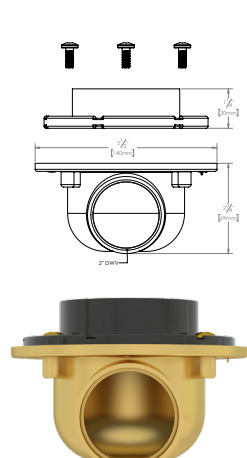

Project Name: \_\_\_\_\_

Fixture #

Project Number: \_\_\_\_\_

**Specification:**

**4" Square Shower Drain Trim Top\*** for tiled shower bases  
 Solid Brass construction. Features a removable Grate for easy cleaning.  
 Includes a Stainless Steel Haircatcher and 2" x 3" threaded Adaptor.  
 \*Requires Underbody - Sold Separately. **SEE NEXT PAGE.**

**SS Haircatcher**  
(Included)

**2" x 3" threaded Adaptor**  
(11-1/2" TPI)

**2** Finish Suffix (Split finish options available. See website)

Trim Top\* Part # Configurator - BCS. **202** . **11**

**BCS.**    .

For tiled shower bases (For Trim Top Models 102, 152, 152, 202, 252)

**30**  
2" ABS  
Straight

**36**  
2" PVC  
Straight

**59**  
2" FRZERO®  
PVC  
Straight

**50**  
1.5" Cast Iron  
Straight

**52**  
2" Cast Iron  
Straight

**40**  
1.5" Brass  
Side Discharge

**42**  
2" Brass  
Side Discharge

Underbody\* Part # Configurator - BCS.

\*Certification

**BCS.**    
UNDERBODY SUFFIX  
(2 CHAR.)

\*The "cSAUS Meets UPC" mark means the product conforms to the requirements of the NPC, UPC, IPC and IRC.