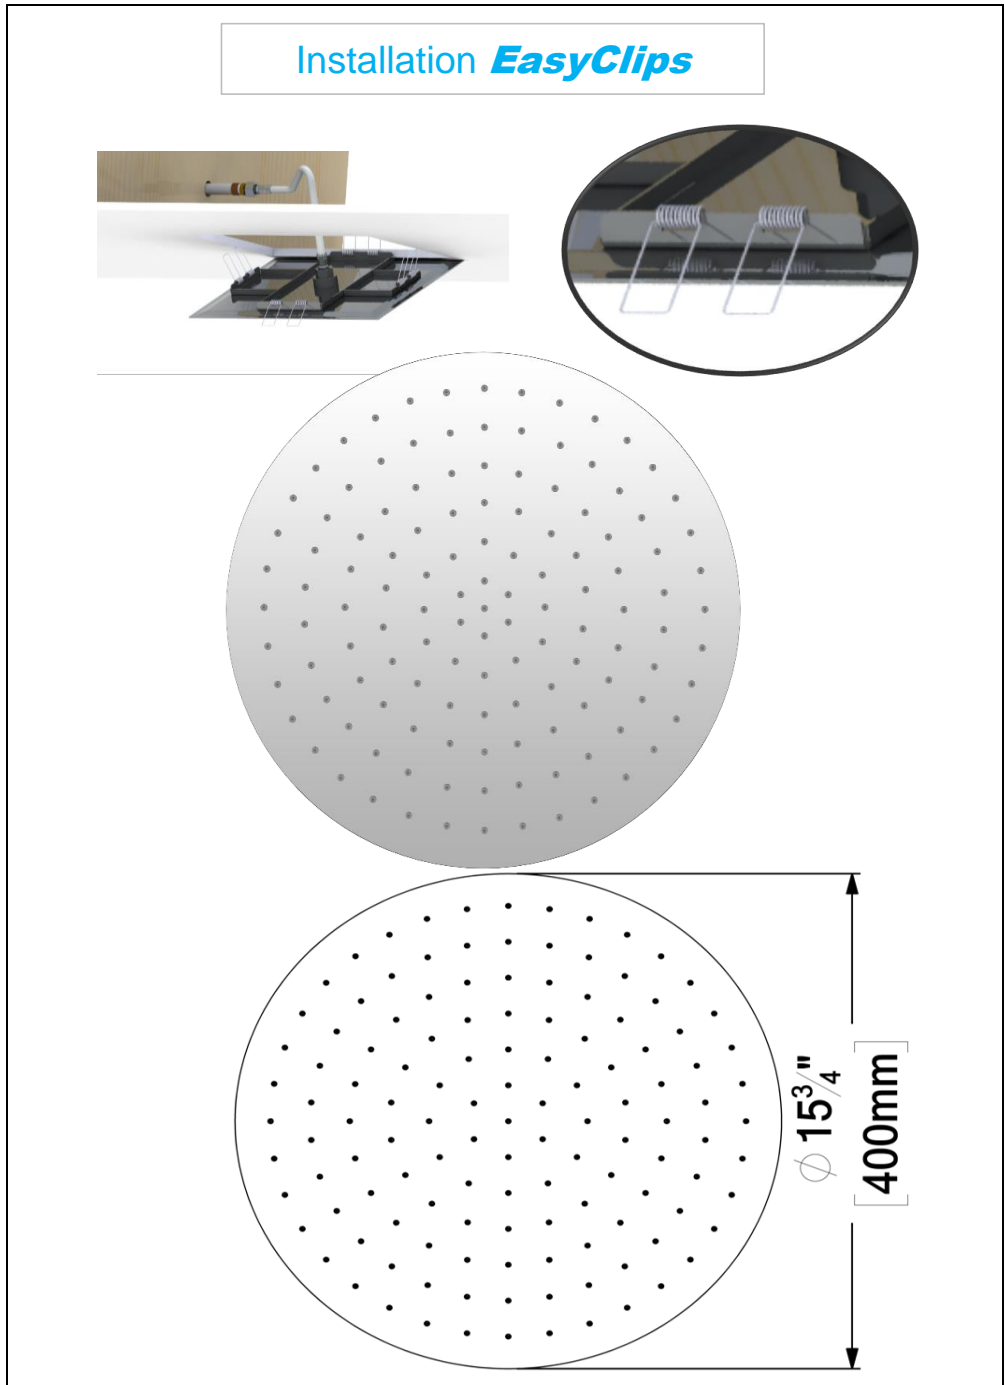

CSH-16-R-XX

SPECIFICATION

- Recessed stainless steel shower head
- EasyClips installation system
- Dimensions: Dia. 40cm [16in]
- Thickness: 2mm
- 127 Anti-limestone silicone nozzle
- Inlet 1/2in female
- Flow rate: 7.6 L/min [2.0 gpm] @60psi
- Limited lifetime warranty

FINISHES AVAILABLE

- Refer to the catalog for available finishes

CERTIFICATION

- ASME 112.118.1 / CSA B125.1

For more information about the product or before proceeding to any installation please consult the guide.
Products covered by a limited lifetime warranty against all manufacturing defects.

SPÉCIFICATION

- Tête de douche en acier inoxydable encastrée
- Installation rapide EasyClips
- Dimensions: Dia. 40cm [16po]
- Épaisseur: 2mm
- 127 buses en silicone anti-calcaire
- Débit: 7.6 L/min [2.0 gpm] @60psi
- Garantie à vie limitée

FINIS DISPONIBLE

Se référer au catalogue pour les finis disponible

CERTIFICATION

- ASME 112.118.1 / CSA B125.1

Pour plus d'information sur le produit ou avant de procéder à toute installation veuillez consulter le guide.
Produits couverts par une garantie à vie limitée contre tout défaut de fabrication.

The product may vary slightly from its dimension and appearance.
Les dimensions et l'aspect du produit peuvent varier légèrement de l'illustration