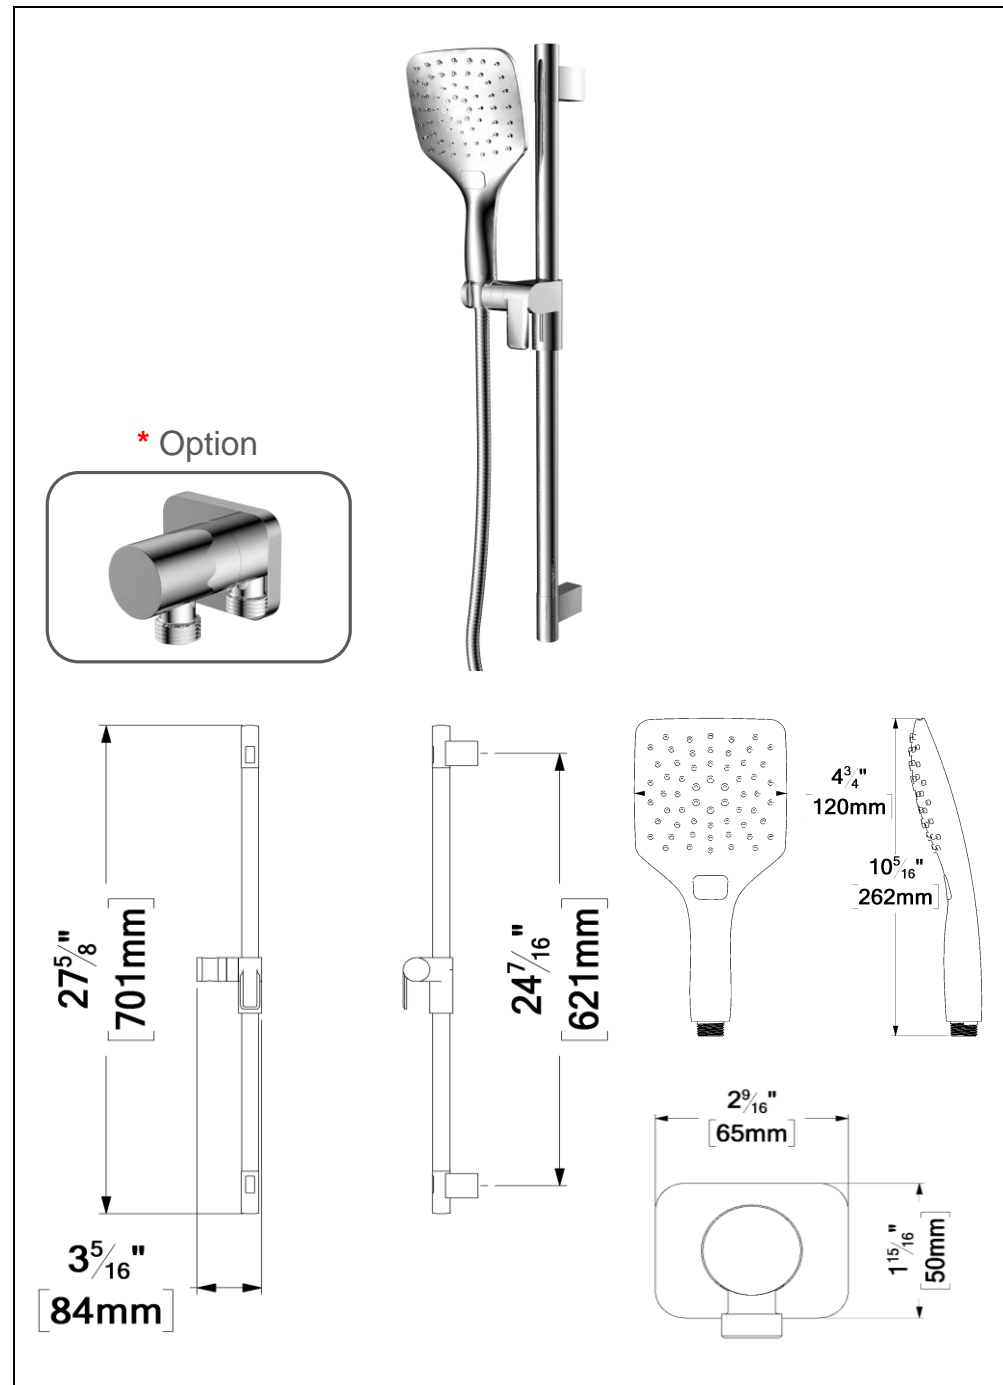

SSTS-10-Q-XX

SPECIFICATION

- Shower head stainless steel
- AirBoost technology (30% more pressure)
- Dimensions: Dia. 25cm [10in]
- Thickness: 2mm
- 75 Anti-limestone silicone nozzle
- Inlet 1/2in female
- Flow rate: 7.6 L/min [2.0 gpm] @60psi
- Limited lifetime warranty

The product may vary slightly from its dimension and appearance.
 Les dimensions et l'aspect du produit peuvent varier légèrement de l'illustration

BS-308-XX

SPECIFICATION

- Spout
- Made of solid brass
- Slip-fit installation
- Flow rate: 25L/min [6.6 gpm] @60psi
- Inlet ½in female NPT
- Limited lifetime warranty