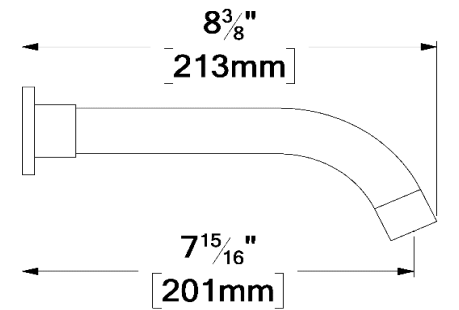

BS-308-XX

SPECIFICATION

- Spout
- Made of solid brass
- Slip-fit installation
- Flow rate: 25L/min [6.6 gpm] @60psi
- Inlet ½in female NPT
- Limited lifetime warranty

FINISHES AVAILABLE

- Refer to the catalog for available finishes

CERTIFICATION

- ASME 112.118.1 / CSA B125.1

For more information about the product or before proceeding to any installation please consult the guide.

Products covered by a limited lifetime warranty against all manufacturing defects.

SPÉCIFICATION

- Bec de bain
- Fabriqué en laiton massif
- Débit: 25L/min [6.6 gpm] @60psi
- Connexion ½" femelle NPT
- Garantie à vie limitée

FINIS DISPONIBLE

Se référer au catalogue pour les finis disponible

CERTIFICATION

ASME 112.118.1 / CSA B125.1

Pour plus d'information sur le produit ou avant de procéder à toute installation veuillez consulter le guide.

Produits couverts par une garantie à vie limitée contre tout défaut de fabrication.

The product may vary slightly from its dimension and appearance.
Les dimensions et l'aspect du produit peuvent varier légèrement de l'illustration