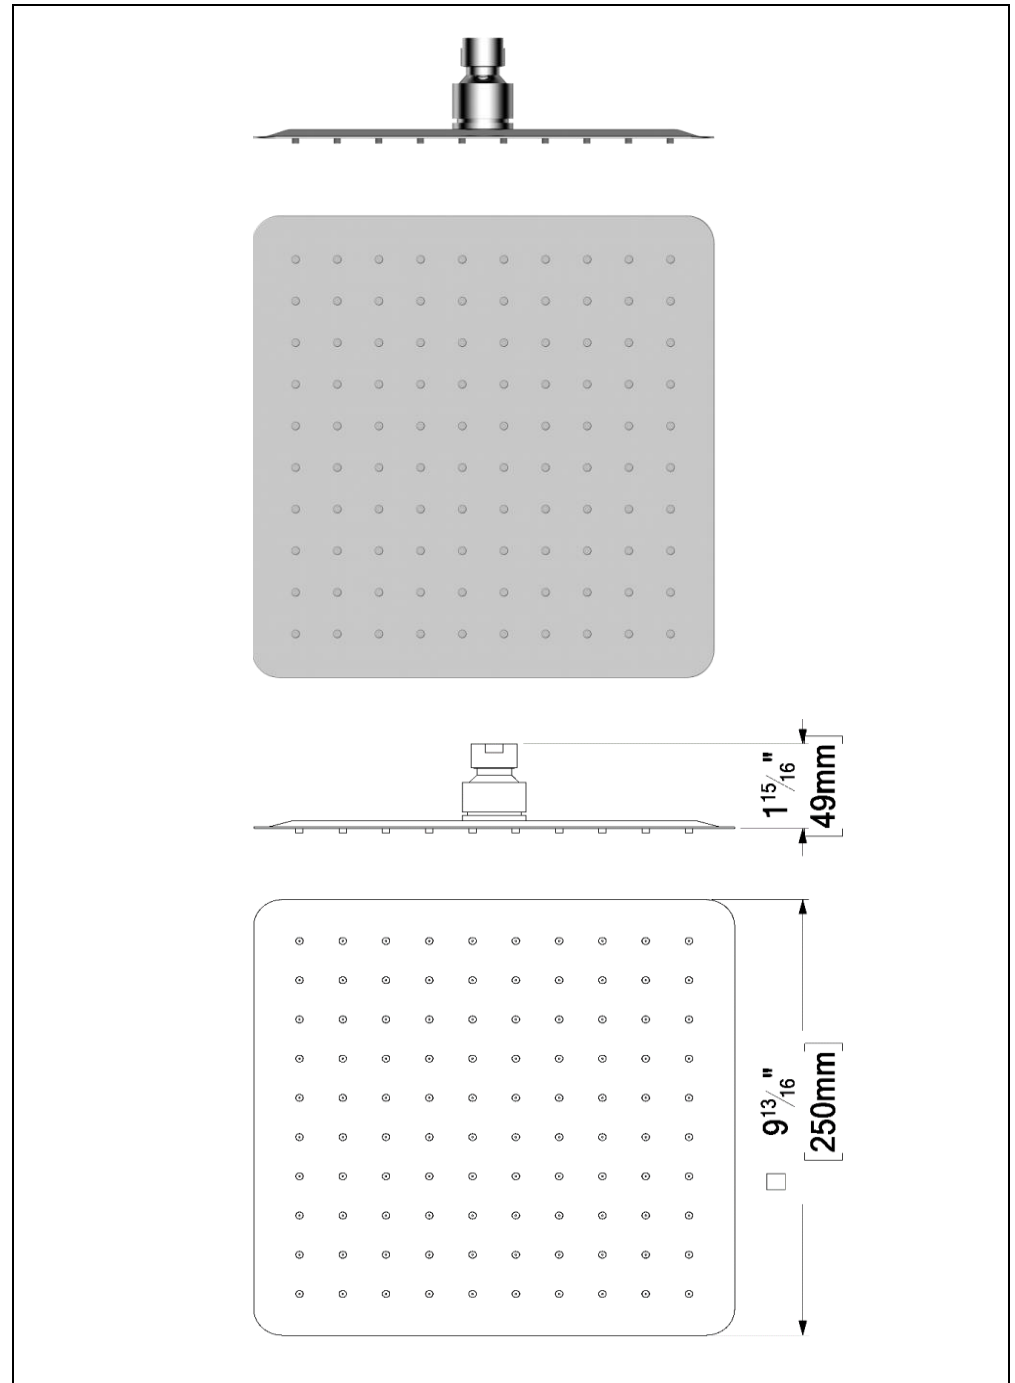

The product may vary slightly from its dimension and appearance.
Les dimensions et l'aspect du produit peuvent varier légèrement de l'illustration

SSTS-10-Q-XX

SPECIFICATION

- Shower head stainless steel
- AirBoost technology (30% more pressure)
- Dimensions: Dia. 25cm [10in]
- Thickness: 2mm
- 75 Anti-limestone silicone nozzle
- Inlet 1/2in female
- Flow rate: 7.6 L/min [2.0 gpm] @60psi
- Limited lifetime warranty

FINISHES AVAILABLE

- Refer to the catalog for available finishes

CERTIFICATION

- ASME 112.118.1 / CSA B125.1

For more information about the product or before proceeding to any installation please consult the guide.

Products covered by a limited lifetime warranty against all manufacturing defects.

SPÉCIFICATION

- Tête de douche en acier inoxydable
- Technologie d'injection d'air Air Boost (30% + de pression)
- Dimensions: 25cm x 25cm [10x10po]
- Épaisseur: 2mm
- 100 buses en silicone anti-calcaire
- Débit: 7.6 L/min [2.0 gpm] @60psi
- Garantie à vie limitée

FINIS DISPONIBLE

Se référer au catalogue pour les finis disponible

CERTIFICATION

ASME 112.118.1 / CSA B125.1

Pour plus d'information sur le produit ou avant de procéder à toute installation veuillez consulter le guide.

Produits couverts par une garantie à vie limitée contre tout défaut de fabrication.

The product may vary slightly from its dimension and appearance.
Les dimensions et l'aspect du produit peuvent varier légèrement de l'illustration