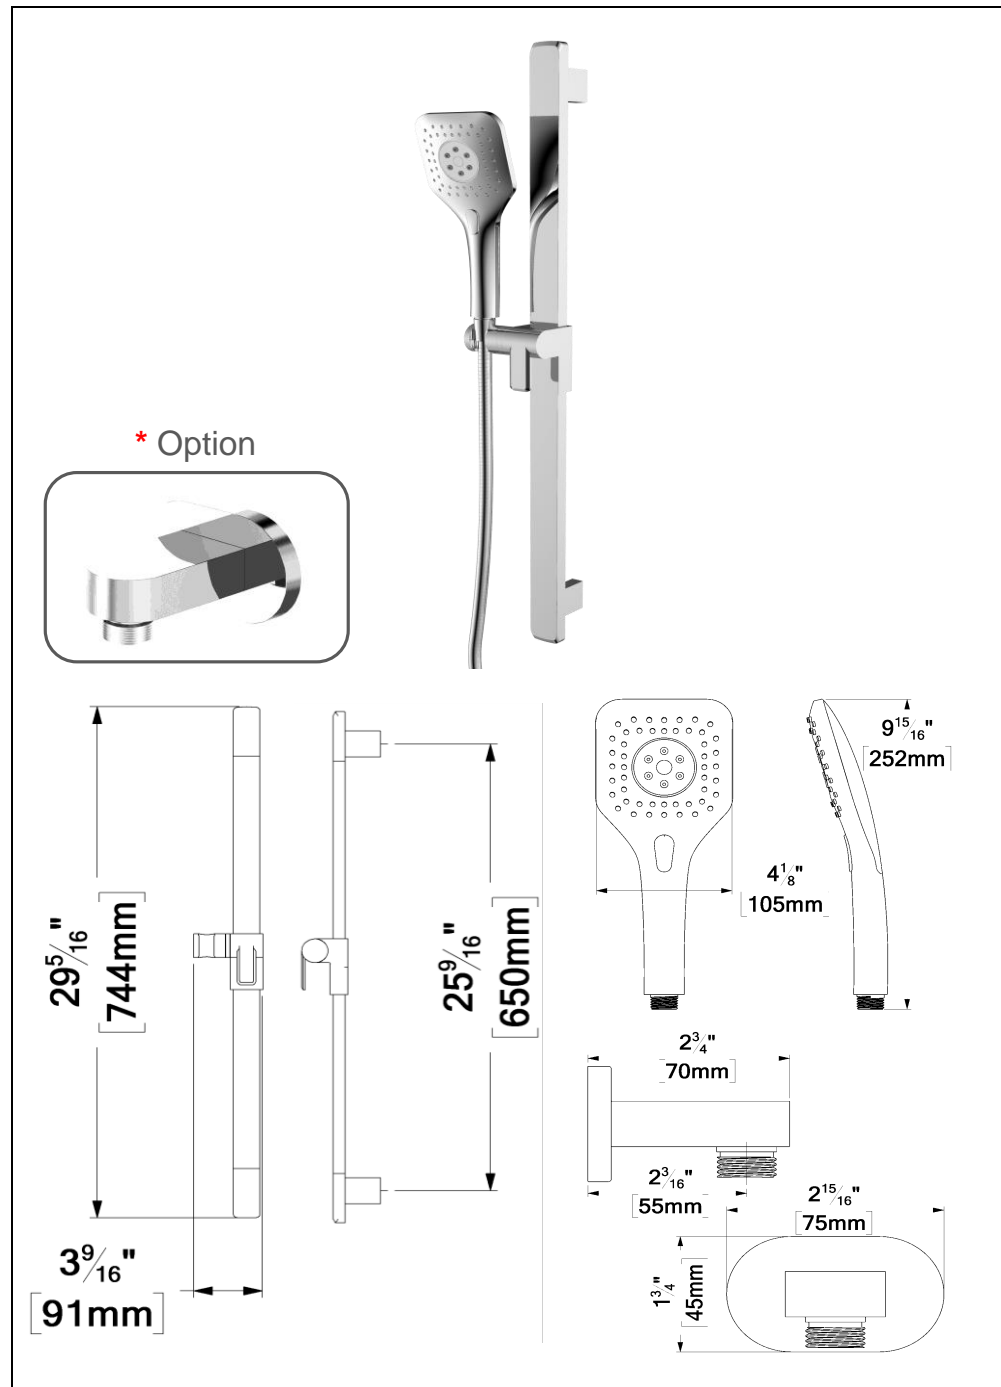

SSTS-812-Q-XX

SPECIFICATION

- Shower head stainless steel
- AirBoost technology (30% more pressure)
- Dimensions: 20cm x 30cm [8x12in]
- Thickness: 2mm
- 96 Anti-limestone silicone nozzle
- Inlet 1/2in female
- Flow rate: 7.6 L/min [2.0 gpm] @60psi
- Limited lifetime warranty

The product may vary slightly from its dimension and appearance.
Les dimensions et l'aspect du produit peuvent varier légèrement de l'illustration

BS-305-XX

SPECIFICATION

- Spout
- Made of solid brass
- Slip-fit installation
- Flow rate: 25L/min [6.6 gpm] @60psi
- Inlet 1/2in male NPT
- Limited lifetime warranty

Products covered by a limited lifetime warranty against all manufacturing defects.

SPÉCIFICATION

- Bec de bain
- Fabriqué en laiton massif
- Installation Slip-fit
- Débit: 25L/min [6.6 gpm] @60psi
- Connexion 1/2" mâle NPT