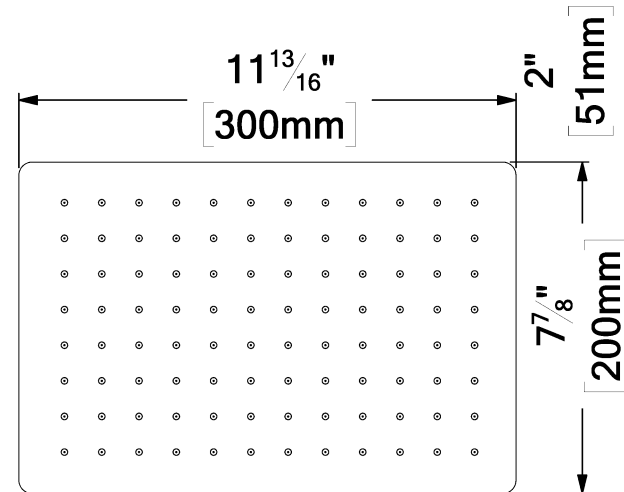

SSTS-812-Q-XX

SPECIFICATION

- Shower head stainless steel
- AirBoost technology (30% more pressure)
- Dimensions: 20cm x 30cm [8x12in]
- Thickness: 2mm
- 96 Anti-limestone silicone nozzle
- Inlet 1/2in female
- Flow rate: 7.6 L/min [2.0 gpm] @60psi
- Limited lifetime warranty

FINISHES AVAILABLE

- Refer to the catalog for available finishes

CERTIFICATION

- ASME 112.118.1 / CSA B125.1

For more information about the product or before proceeding to any installation please consult the guide.

Products covered by a limited lifetime warranty against all manufacturing defects.

SPÉCIFICATION

- Tête de douche en acier inoxydable
- Technologie d'injection d'air Air Boost (30% + de pression)
- Dimensions: 20cm x 30cm [8x12po]
- Épaisseur: 2mm
- 96 buses en silicone anti-calcaire
- Débit: 7.6 L/min [2.0 gpm] @60psi
- Garantie à vie limitée

FINIS DISPONIBLE

Se référer au catalogue pour les finis disponible

CERTIFICATION

ASME 112.118.1 / CSA B125.1

Pour plus d'information sur le produit ou avant de procéder à toute installation veuillez consulter le guide.

Produits couverts par une garantie à vie limitée contre tout défaut de fabrication.

The product may vary slightly from its dimension and appearance.
Les dimensions et l'aspect du produit peuvent varier légèrement de l'illustration