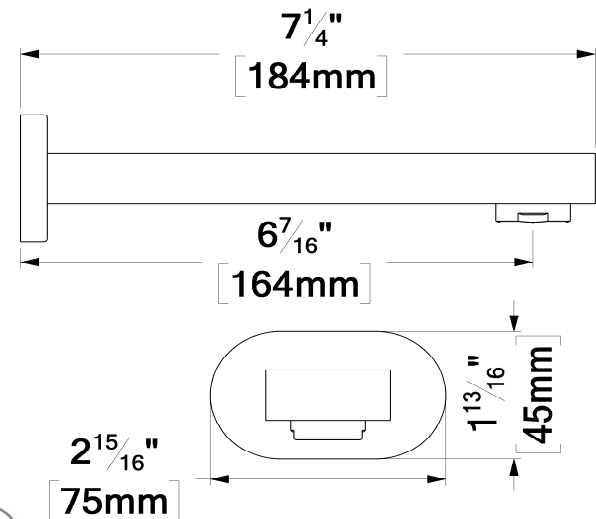

BS-305-XX

SPECIFICATION

- Spout
- Made of solid brass
- Slip-fit installation
- Flow rate: 25L/min [6.6 gpm] @60psi
- Inlet 1/2in male NPT
- Limited lifetime warranty

FINISHES AVAILABLE

- Refer to the catalog for available finishes

CERTIFICATION

- ASME 112.118.1 / CSA B125.1

For more information about the product or before proceeding to any installation please consult the guide.

Products covered by a limited lifetime warranty against all manufacturing defects.

SPÉCIFICATION

- Bec de bain
- Fabriqué en laiton massif
- Installation Slip-fit
- Débit: 25L/min [6.6 gpm] @60psi
- Connexion 1/2" mâle NPT

FINIS DISPONIBLE

Se référer au catalogue pour les finis disponible

CERTIFICATION

ASME 112.118.1 / CSA B125.1

Pour plus d'information sur le produit ou avant de procéder à toute installation veuillez consulter le guide.

Produits couverts par une garantie à vie limitée contre tout défaut de fabrication.

The product may vary slightly from its dimension and appearance.
Les dimensions et l'aspect du produit peuvent varier légèrement de l'illustration