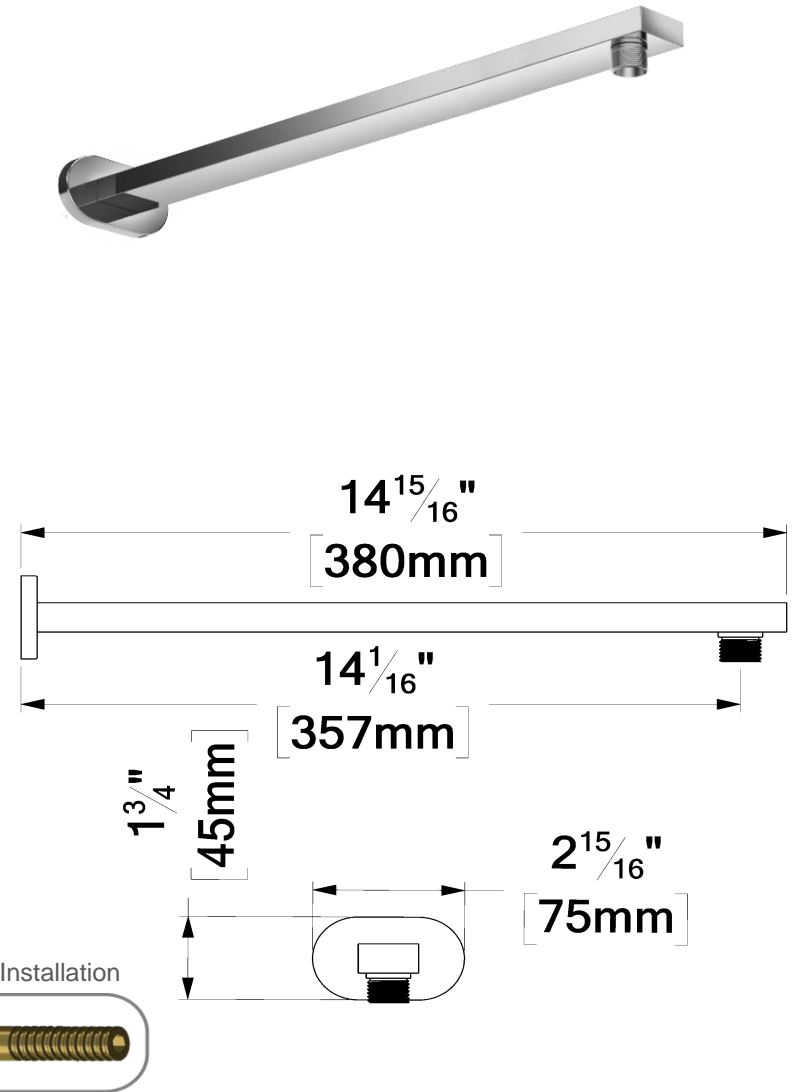

SA-605-XX

SPECIFICATION

- Shower arm wall-mounted solid brass
- Slip-fit installation
- Inlet 1/2in male NPT
- Limited lifetime warranty

FINISHES AVAILABLE

- Refer to the catalog for available finishes

CERTIFICATION

- ASME 112.118.1 / CSA B125.1

For more information about the product or before proceeding to any installation please consult the guide.
Products covered by a limited lifetime warranty against all manufacturing defects.

SPÉCIFICATION

- Bras de douche mural en laiton massif
- Installation Slip-fit
- Connexion 1/2po mâle NPT
- Garantie à vie limitée

FINIS DISPONIBLE

Se référer au catalogue pour les finis disponible

CERTIFICATION

- ASME 112.118.1 / CSA B125.1

Pour plus d'information sur le produit ou avant de procéder à toute installation veuillez consulter le guide.
Produits couverts par une garantie à vie limitée contre tout défaut de fabrication.

The product may vary slightly from its dimension and appearance.
Les dimensions et l'aspect du produit peuvent varier légèrement de l'illustration