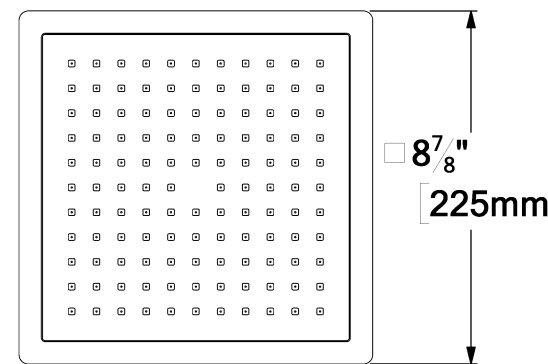

PVTS-09-S-XX

SPECIFICATION

- Shower head PVC
- Dimensions: 23cm x 23cm [9x9in]
- Thickness: 10mm
- 121 Anti-limestone silicone nozzle
- Inlet ½in female
- Flow rate: 9.5L/min [2.5 gpm] @60psi
- Limited lifetime warranty

FINISHES AVAILABLE

- Refer to the catalog for available finishes

CERTIFICATION

- ASME 112.118.1 / CSA B125.1

For more information about the product or before proceeding to any installation please consult the guide.

Products covered by a limited lifetime warranty against all manufacturing defects.

SPÉCIFICATION

- Tête de douche en PVC
- Dimensions: 23cm x 23cm [9x9po]
- Épaisseur: 10mm
- 121 buses en silicone anti-calcaire
- Connexion ½po femelle
- Garantie à vie limitée

FINIS DISPONIBLE

Se référer au catalogue pour les finis disponible

CERTIFICATION

ASME 112.118.1 / CSA B125.1

Pour plus d'information sur le produit ou avant de procéder à toute installation veuillez consulter le guide.

Produits couverts par une garantie à vie limitée contre tout défaut de fabrication.

The product may vary slightly from its dimension and appearance.

Les dimensions et l'aspect du produit peuvent varier légèrement de l'illustration