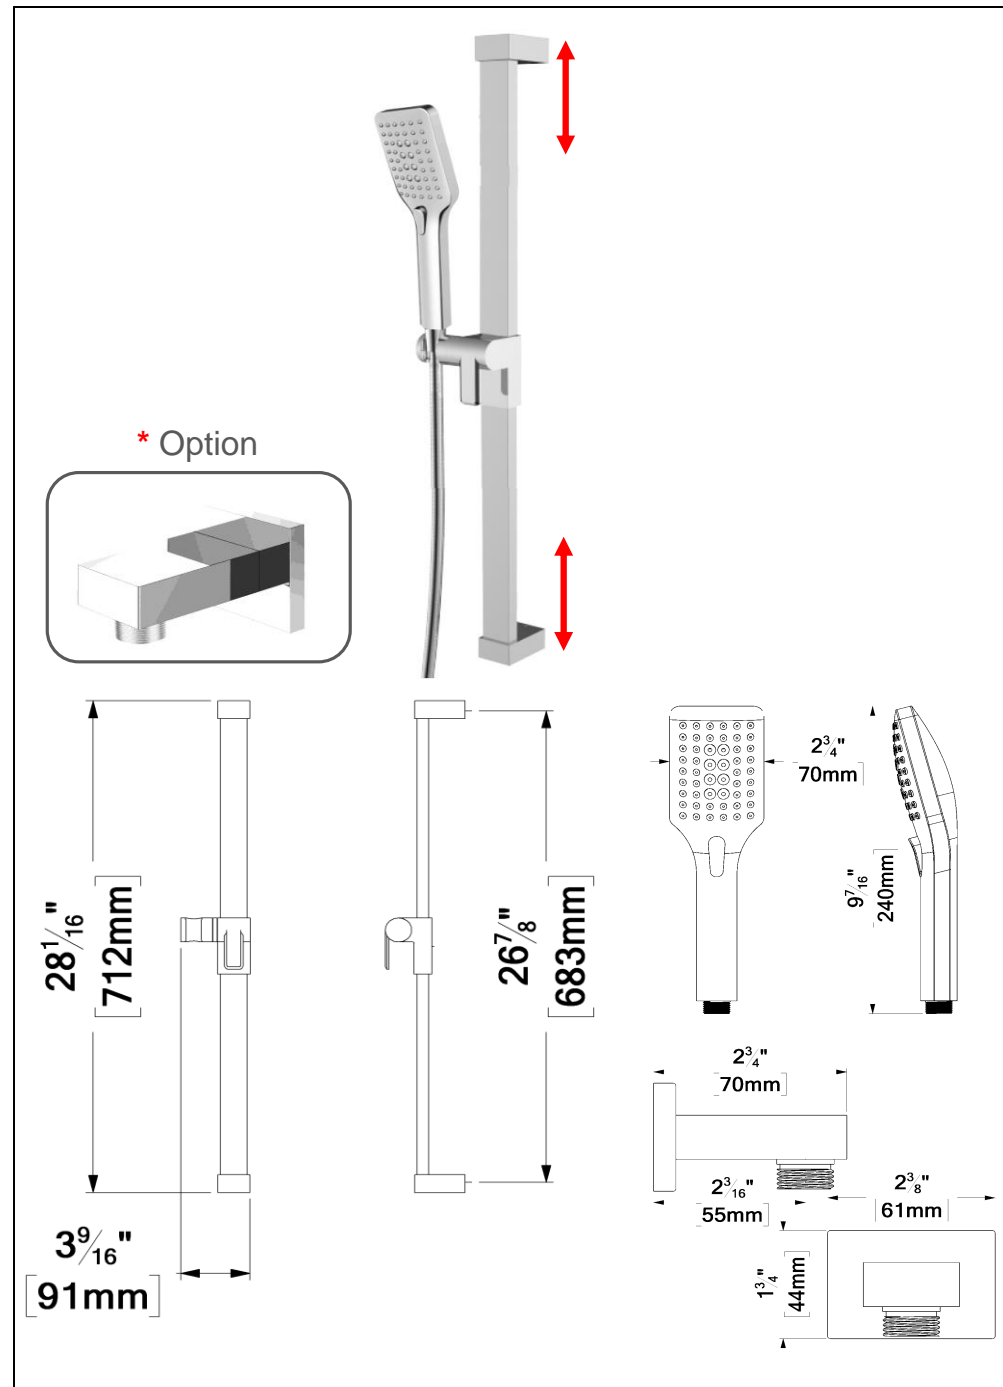

PVTS-09-S-XX

SPECIFICATION

- Shower head PVC
- Dimensions: 23cm x 23cm [9x9in]
- Thickness: 10mm
- 121 Anti-limestone silicone nozzle
- Inlet ½in female
- Flow rate: 9.5L/min [2.5 gpm] @60psi
- Limited lifetime warranty

Products covered by a limited lifetime warranty against all manufacturing defects.

SPÉCIFICATION

- Tête de douche en PVC
- Dimensions: 23cm x 23cm [9x9po]
- Épaisseur: 10mm
- 121 buses en silicone anti-calcaire
- Connexion ½po femelle
- Garantie à vie limitée

The product may vary slightly from its dimension and appearance.
Les dimensions et l'aspect du produit peuvent varier légèrement de l'illustration

BS-304-XX

SPECIFICATION

- Spout
- Made of solid brass
- Slip-fit installation
- Flow rate: 25L/min [6.6 gpm] @60psi
- Inlet ½in male NPT
- Limited lifetime warranty