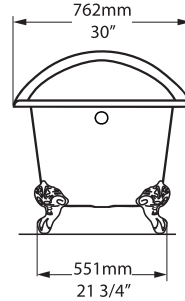

Shropshire Freestanding Slipper Bathtub

SHR-N-SW-OF+FT-SHR-XX

Front view

Section BB

Faucet holes can be drilled by installer
Les trous de robinetterie peuvent être percés par l'installateur
Pueden ser perforados por el instalador

Como estándar, los pies se suministran en el mismo color que la bañera.

- WH White Metal
- PC Polished Chrome
- PB Polished Brass
- BN Brushed Nickel
- PN Polished Nickel
- SW White VOLCANIC LIMESTONE™

Recommended drain: K-50-xx

• All measurements subject to +/-5% tolerance
OF = overflow hole

25
years

5
years

5 year warranty on drains
Garantie de 5 ans sur les drains
Garantía de 5 años para los drenajes

8
years

2
years

2 year warranty on painted exterior
Pour les finitions extérieures peintes la garantie est de 2 ans
Acabados de pintura exterior tienen una garantía de 2 años

Massachusetts Code: Approved
cUPC listing by IAPMO: File No. 6574