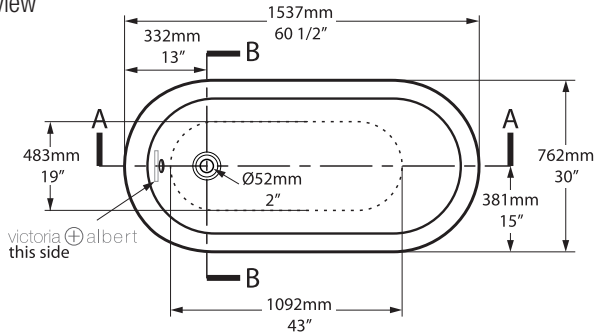

Shropshire Freestanding Slipper Bathtub

SHR-N-SW-OF+FT-SHR-XX

Top view