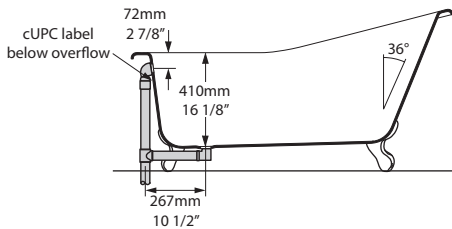

Shropshire Freestanding Slipper Bathtub

SHR-N-SW-OF+FT-SHR-XX

Section BB

Section AA

Faucet holes can be drilled by installer
Les trous de robinetterie peuvent être percés par l'installateur
Pueden ser perforados por el instalador

Como estándar, los pies se suministran en el mismo color que la bañera.

- WH White Metal
- PC Polished Chrome
- PB Polished Brass
- BN Brushed Nickel
- PN Polished Nickel
- SW White VOLCANIC LIMESTONE™

Recommended drain: K-50-xx

• All measurements subject to +/-5% tolerance
OF = overflow hole

25
years

5
years

5 year warranty on drains
Garantie de 5 ans sur les drains
Garantía de 5 años para los drenajes

8
years

2
years

2 year warranty on painted exterior
Pour les finitions extérieures peintes la garantie est de 2 ans
Acabados de pintura exterior tienen una garantía de 2 años

Massachusetts Code: Approved
cUPC listing by IAPMO: File No. 6574