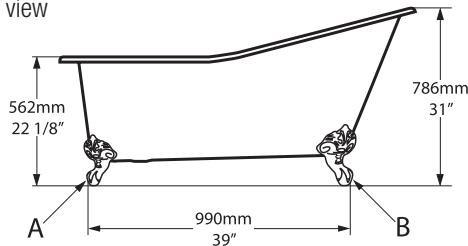

Section BB

Side view