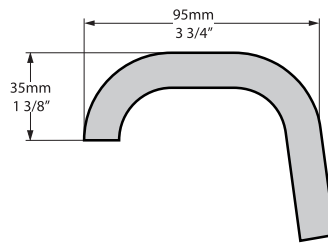

Shropshire Freestanding Slipper Bathtub

SHR-N-SW-OF+FT-SHR-XX

Section BB

Rim detail

Faucet holes can be drilled by installer
Les trous de robinetterie peuvent être percés par l'installateur
Pueden ser perforados por el instalador

Como estándar, los pies se suministran en el mismo color que la bañera.

- WH White Metal
- PC Polished Chrome
- PB Polished Brass
- BN Brushed Nickel
- PN Polished Nickel
- SW White VOLCANIC LIMESTONE™

Recommended drain: K-50-xx

• All measurements subject to +/-5% tolerance
OF = overflow hole

25
years

5
years

5 year warranty on drains
Garantie de 5 ans sur les drains
Garantía de 5 años para los drenajes

8
years

2
years

2 year warranty on painted exterior
Pour les finitions extérieures peintes la garantie est de 2 ans
Acabados de pintura exterior tienen una garantía de 2 años

Massachusetts Code: Approved
cUPC listing by IAPMO: File No. 6574