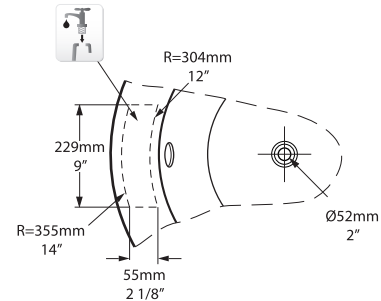

Shropshire Freestanding Slipper Bathtub

SHR-N-SW-OF+FT-SHR-XX

Section BB

Rim detail

Faucet holes can be drilled by installer
Les trous de robinetterie peuvent être percés par l'installateur
Pueden ser perforados por el instalador

Como estándar, los pies se suministran en el mismo color que la bañera.

- WH White Metal
- PC Polished Chrome
- PB Polished Brass
- BN Brushed Nickel
- PN Polished Nickel
- SW White VOLCANIC LIMESTONE™

Recommended drain: K-50-xx

• All measurements subject to +/-5% tolerance
OF = overflow hole

25
years

5
years

5 year warranty on drains
Garantie de 5 ans sur les drains
Garantía de 5 años para los drenajes

8
years

2
years

2 year warranty on painted exterior
Pour les finitions extérieures peintes la garantie est de 2 ans
Acabados de pintura exterior tienen una garantía de 2 años

Massachusetts Code: Approved
cUPC listing by IAPMO: File No. 6574