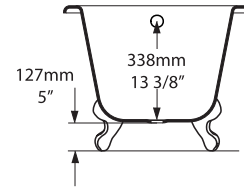

Shropshire Freestanding Slipper Bathtub

SHR-N-SW-OF+FT-SHR-XX

Section BB

Faucet holes can be drilled by installer
Les trous de robinetterie peuvent être percés par l'installateur
Pueden ser perforados por el instalador

Como estándar, los pies se suministran en el mismo color que la bañera.

- WH White Metal
- PC Polished Chrome
- PB Polished Brass
- BN Brushed Nickel
- PN Polished Nickel
- SW White VOLCANIC LIMESTONE™

Recommended drain: K-50-xx

• All measurements subject to +/-5% tolerance
OF = overflow hole

25
years

5
years

5 year warranty on drains
Garantie de 5 ans sur les drains
Garantía de 5 años para los drenajes

8
years

2
years

2 year warranty on painted exterior
Pour les finitions extérieures peintes la garantie est de 2 ans
Acabados de pintura exterior tienen una garantía de 2 años

Massachusetts Code: Approved
cUPC listing by IAPMO: File No. 6574