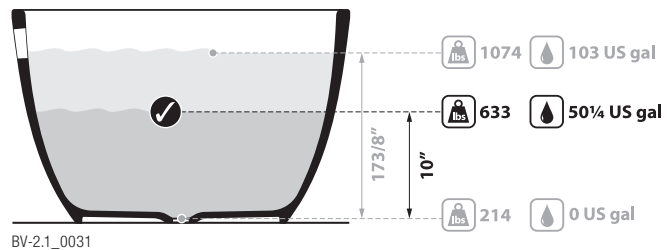

Barcelona Freestanding Bathtub

BAR-N-SW-NO / BAR-N-SW-OF

Recommended drains: K-40E-xx / K-70-xx / K-51-XX

Note: K-36E/K-40E drains must be installed using all tools and washers included; do not use plumbers putty or silicone in the place of washers provided

- All measurements subject to +/-5% tolerance
- NO = no overflow hole
- OF = overflow hole

25 years

5 years

5 year warranty on drains
Garantie de 5 ans sur les drains
Garantía de 5 años para los drenajes

8 years

2 years

2 year warranty on painted exterior
Pour les finitions extérieures peintes la garantie est de 2 ans
Acabados de pintura exterior tienen una garantía de 2 años

Massachusetts Code: Approved
cUPC listing by IAPMO: File No. 6574