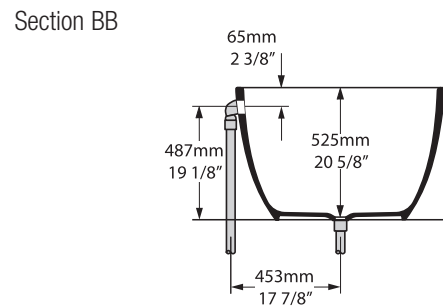

Barcelona Freestanding Bathtub

BAR-N-SW-NO / BAR-N-SW-OF

Recommended drains: K-40E-xx / K-70-xx / K-51-XX

Note: K-36E/K-40E drains must be installed using all tools and washers included; do not use plumbers putty or silicone in the place of washers provided

- All measurements subject to +/-5% tolerance
- NO = no overflow hole
- OF = overflow hole

25 years

5 years

5 year warranty on drains
Garantie de 5 ans sur les drains
Garantía de 5 años para los drenajes

8 years

2 years

2 year warranty on painted exterior
Pour les finitions extérieures peintes la garantie est de 2 ans
Acabados de pintura exterior tienen una garantía de 2 años

Massachusetts Code: Approved
cUPC listing by IAPMO: File No. 6574