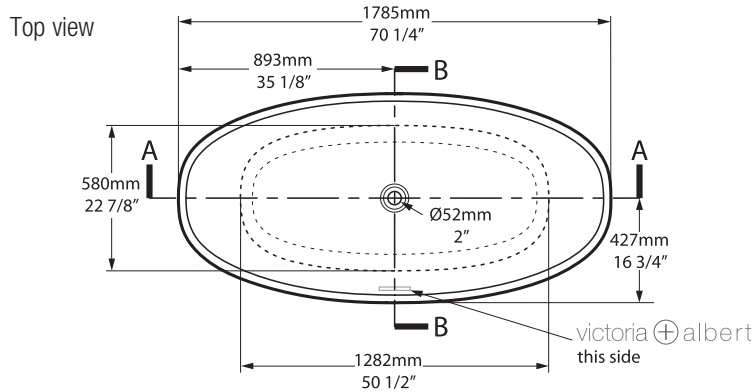

Barcelona Freestanding Bathtub

BAR-N-SW-NO / BAR-N-SW-OF

Recommended drains: K-40E-xx / K-70-xx / K-51-XX

Note: K-36E/K-40E drains must be installed using all tools and washers included; do not use plumbers putty or silicone in the place of washers provided

- All measurements subject to +/-5% tolerance
- NO = no overflow hole
- OF = overflow hole

25 years

5 years

5 year warranty on drains
Garantie de 5 ans sur les drains
Garantía de 5 años para los drenajes

8 years

2 years

2 year warranty on painted exterior
Pour les finitions extérieures peintes la garantie est de 2 ans
Acabados de pintura exterior tienen una garantía de 2 años

Massachusetts Code: Approved
cUPC listing by IAPMO: File No. 6574