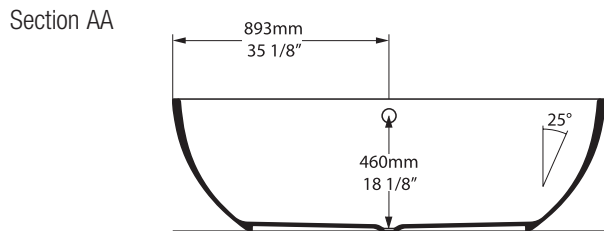

Barcelona Freestanding Bathtub

BAR-N-SW-NO / BAR-N-SW-OF

Recommended drains: K-40E-xx / K-70-xx / K-51-XX

Note: K-36E/K-40E drains must be installed using all tools and washers included; do not use plumbers putty or silicone in the place of washers provided

- All measurements subject to +/-5% tolerance
- NO = no overflow hole
- OF = overflow hole

25 years

5 years

5 year warranty on drains
Garantie de 5 ans sur les drains
Garantía de 5 años para los drenajes

8 years

2 years

2 year warranty on painted exterior
Pour les finitions extérieures peintes la garantie est de 2 ans
Acabados de pintura exterior tienen una garantía de 2 años

Massachusetts Code: Approved
cUPC listing by IAPMO: File No. 6574