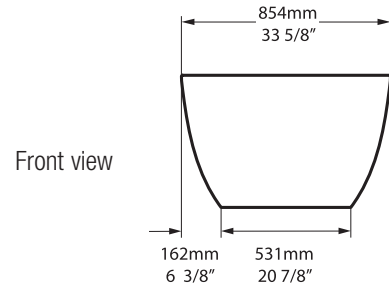

Barcelona Freestanding Bathtub

BAR-N-SW-NO / BAR-N-SW-OF

Recommended drains: K-40E-xx / K-70-xx / K-51-XX

Note: K-36E/K-40E drains must be installed using all tools and washers included; do not use plumbers putty or silicone in the place of washers provided

- All measurements subject to +/-5% tolerance
- NO = no overflow hole
- OF = overflow hole

25 years

5 years

5 year warranty on drains
Garantie de 5 ans sur les drains
Garantía de 5 años para los drenajes

8 years

2 years

2 year warranty on painted exterior
Pour les finitions extérieures peintes la garantie est de 2 ans
Acabados de pintura exterior tienen una garantía de 2 años

Massachusetts Code: Approved
cUPC listing by IAPMO: File No. 6574