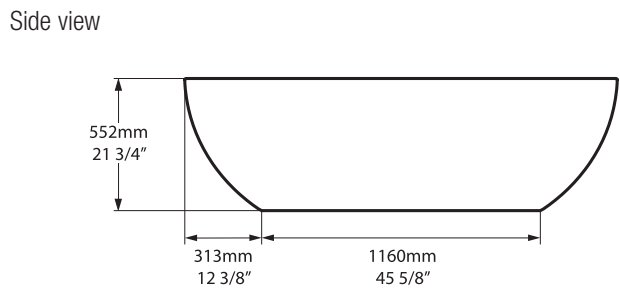

Barcelona Freestanding Bathtub

BAR-N-SW-NO / BAR-N-SW-OF

Recommended drains: K-40E-xx / K-70-xx / K-51-XX

Note: K-36E/K-40E drains must be installed using all tools and washers included; do not use plumbers putty or silicone in the place of washers provided

- All measurements subject to +/-5% tolerance
- NO = no overflow hole
- OF = overflow hole

25 years

5 years

5 year warranty on drains
Garantie de 5 ans sur les drains
Garantía de 5 años para los drenajes

8 years

2 years

2 year warranty on painted exterior
Pour les finitions extérieures peintes la garantie est de 2 ans
Acabados de pintura exterior tienen una garantía de 2 años

Massachusetts Code: Approved
cUPC listing by IAPMO: File No. 6574