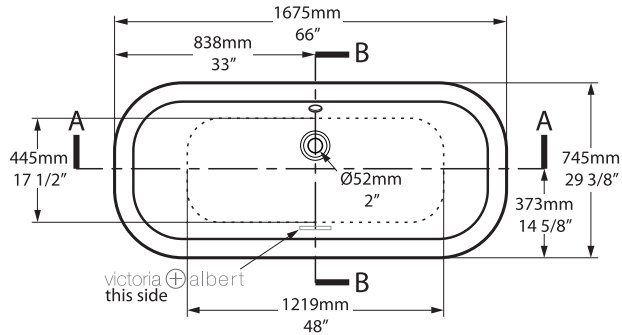

Richmond Double-Ended Freestanding Bathtub

RIC-N-SW-OF + FT-RIC-SW

Top view

Front view