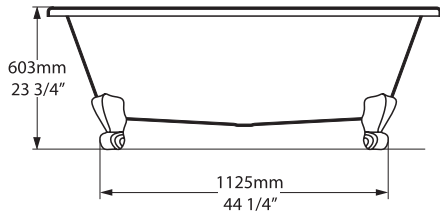

Richmond Double-Ended Freestanding Bathtub

RIC-N-SW-OF + FT-RIC-SW

Front view

Side view

Faucet holes can be drilled by installer
Les trous de robinetterie peuvent être percés par l'installateur
Pueden ser perforados por el instalador

SW White VOLCANIC LIMESTONE™

Como estándar, los pies se suministran en el mismo color que la bañera.

- 638 60 US gal
- 437 36 US gal
- 137 0 US gal

BV-2.1_0057

Recommended drains: K-50-xx

US Customers

U.S.A.
HOUSEOFROHL.COM
1-800-777-9762

Canadian Customers

QUEBEC / MARITIMES / WESTERN CANADA
QUÉBEC / MARITIMES / QUEST CANADIEN
QUEBEC / MARITIMOS / CANADA OCCIDENTAL
HOUSEOFROHL.CA
1-866-473-8442

ONTARIO
HOUSEOFROHL.CA
1-800-287-5354