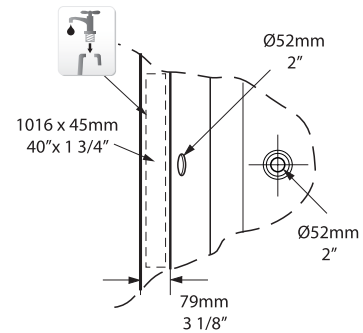

Richmond Double-Ended Freestanding Bathtub

RIC-N-SW-OF + FT-RIC-SW

Front view

Rim detail

Faucet holes can be drilled by installer
Les trous de robinetterie peuvent être percés par l'installateur
Pueden ser perforados por el instalador

SW White VOLCANIC LIMESTONE™

Como estándar, los pies se suministran en el mismo color que la bañera.

- 638 60 US gal
- 437 36 US gal
- 137 0 US gal

BV-2.1_0057

Recommended drains: K-50-xx

US Customers

U.S.A.
HOUSEOFROHL.COM
1-800-777-9762

Canadian Customers

QUEBEC / MARITIMES / WESTERN CANADA
QUÉBEC / MARITIMES / QUEST CANADIEN
QUEBEC / MARITIMOS / CANADA OCCIDENTAL
HOUSEOFROHL.CA
1-866-473-8442

ONTARIO
HOUSEOFROHL.CA
1-800-287-5354