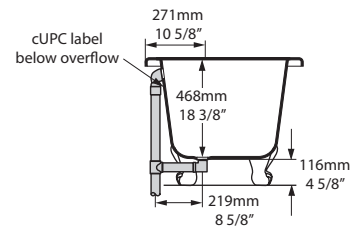

Richmond Double-Ended Freestanding Bathtub

RIC-N-SW-OF + FT-RIC-SW

Front view

Section BB

Faucet holes can be drilled by installer
Les trous de robinetterie peuvent être percés par l'installateur
Pueden ser perforados por el instalador

SW White VOLCANIC LIMESTONE™

Como estándar, los pies se suministran en el mismo color que la bañera.

- 638 60 US gal
- 437 36 US gal
- 137 0 US gal

BV-2.1_0057

Recommended drains: K-50-xx

US Customers

U.S.A.
HOUSEOFROHL.COM
1-800-777-9762

Canadian Customers

QUEBEC / MARITIMES / WESTERN CANADA
QUÉBEC / MARITIMES / QUEST CANADIEN
QUEBEC / MARITIMOS / CANADA OCCIDENTAL
HOUSEOFROHL.CA
1-866-473-8442

ONTARIO
HOUSEOFROHL.CA
1-800-287-5354