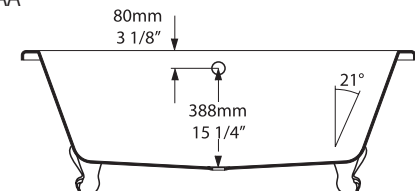

Section AA

Faucet holes can be drilled by installer
Les trous de robinetterie peuvent être percés par l'installateur
Pueden ser perforados por el instalador

SW White VOLCANIC LIMESTONE™

Como estándar, los pies se suministran en el mismo color que la bañera.