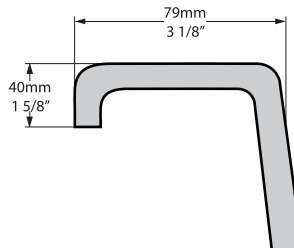

Richmond Double-Ended Freestanding Bathtub

RIC-N-SW-OF + FT-RIC-SW

Front view

Rim detail

Faucet holes can be drilled by installer
Les trous de robinetterie peuvent être percés par l'installateur
Pueden ser perforados por el instalador

SW White VOLCANIC LIMESTONE™

Como estándar, los pies se suministran en el mismo color que la bañera.

- 638 60 US gal
- 437 36 US gal
- 137 0 US gal

BV-2.1_0057

Recommended drains: K-50-xx

US Customers

U.S.A.
HOUSEOFROHL.COM
1-800-777-9762

Canadian Customers

QUEBEC / MARITIMES / WESTERN CANADA
QUÉBEC / MARITIMES / QUEST CANADIEN
QUEBEC / MARITIMOS / CANADA OCCIDENTAL
HOUSEOFROHL.CA
1-866-473-8442

ONTARIO
HOUSEOFROHL.CA
1-800-287-5354