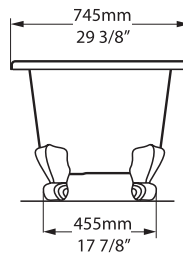

Richmond Double-Ended Freestanding Bathtub

RIC-N-SW-OF + FT-RIC-SW

Front view

Faucet holes can be drilled by installer
Les trous de robinetterie peuvent être percés par l'installateur
Pueden ser perforados por el instalador

SW White VOLCANIC LIMESTONE™

Como estándar, los pies se suministran en el mismo color que la bañera.

- 638 60 US gal
- 437 36 US gal
- 137 0 US gal

BV-2.1_0057

Recommended drains: K-50-xx

US Customers

U.S.A.
HOUSEOFROHL.COM
1-800-777-9762

Canadian Customers

QUEBEC / MARITIMES / WESTERN CANADA
QUÉBEC / MARITIMES / QUEST CANADIEN
QUEBEC / MARITIMOS / CANADA OCCIDENTAL
HOUSEOFROHL.CA
1-866-473-8442

ONTARIO
HOUSEOFROHL.CA
1-800-287-5354