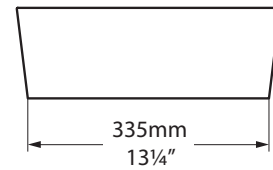

Tubo faucet - TU-16

ios 54

VB-IOS-54-NO / VB-IOS54-xx-NO

Top view

Front view

Side view

View

Section AA

*All measurements subject to +/-5% tolerance