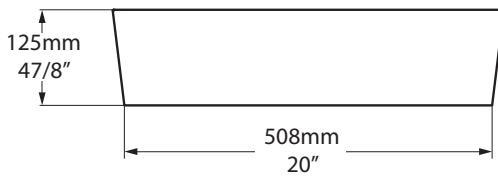

Tubo faucet - TU-16

ios 54

VB-IOS-54-NO / VB-IOS54-xx-NO

Top view

Front view

Side view

View

Section AA