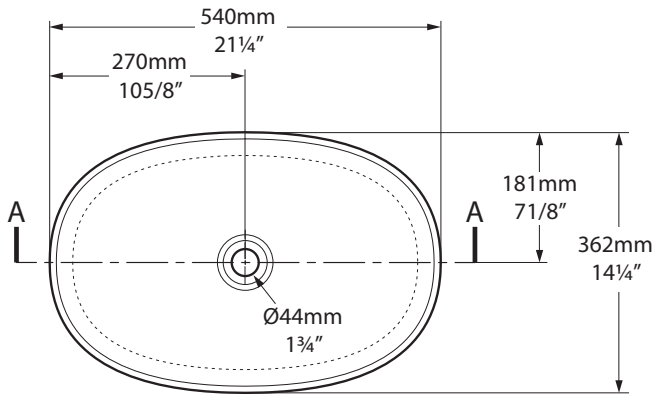

Tubo faucet - TU-16

ios 54

VB-IOS-54-NO / VB-IOS54-xx-NO

Top view

Front view

Side view

View

Section AA

*All measurements subject to +/-5% tolerance