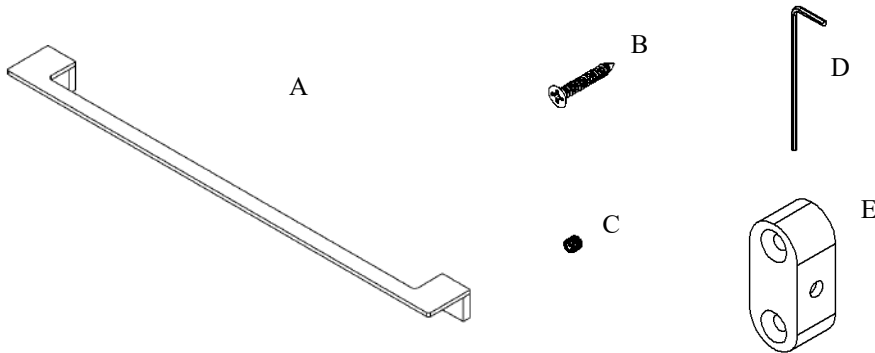

# Volkano Ash 24" Towel Bar Installation Guide

Code: V61153, V61154, V61155

Parts Included	QTY
A - Towel Bar	1
B - Screw	4
C - Set Screw	2
D - Allen Key	1
E - Bracket	2

Model #	Description	Finish	Weight (lb)	WxHxD (mm)	WxHxD (Inches)	Metal Type
V61153	Ash 24" Towel Bar	Chrome	1.6	610 x 35 x 60	24 x 1 x 2	Brass
V61154	Ash 24" Towel Bar	Brushed Nickel	1.6	610 x 35 x 60	24 x 1 x 2	Brass
V61155	Ash 24" Towel Bar	Matte Black	1.6	610 x 35 x 60	24 x 1 x 2	Brass