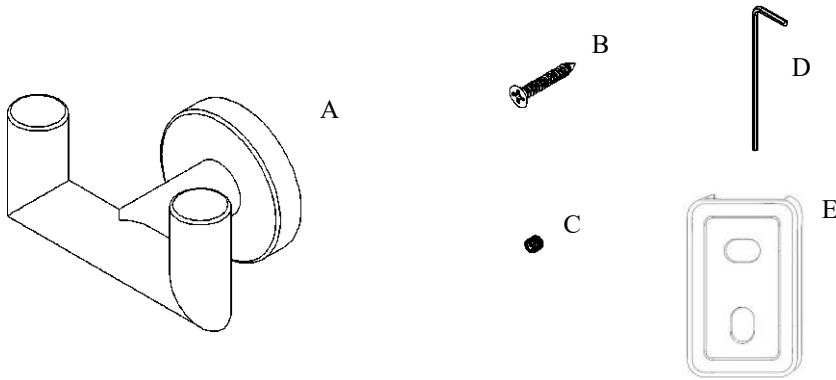

Exhilarating by Design

Volkano Summit Double Towel Hook Installation Guide

Code: V63223, V63224, V63225

Parts Included	QTY
A - Double Towel Hook	1
B - Screw	2
C - Set Screw	1
D - Allen Key	1
E - Bracket	1

Model #	Description	Finish	Weight (lb)	WxHxD (mm)	WxHxD (Inches)	Metal Type
V63223	Summit Double Towel Hook	Chrome	0.4	90 x 59 x 63	3 ³⁵ / ₆₄ x 2 ²¹ / ₆₄ x 2 ³¹ / ₆₄	Brass
V63224	Summit Double Towel Hook	Brushed Nickel	0.4	90 x 59 x 63	3 ³⁵ / ₆₄ x 2 ²¹ / ₆₄ x 2 ³¹ / ₆₄	Brass
V63225	Summit Double Towel Hook	Matte Black	0.4	90 x 59 x 63	3 ³⁵ / ₆₄ x 2 ²¹ / ₆₄ x 2 ³¹ / ₆₄	Brass