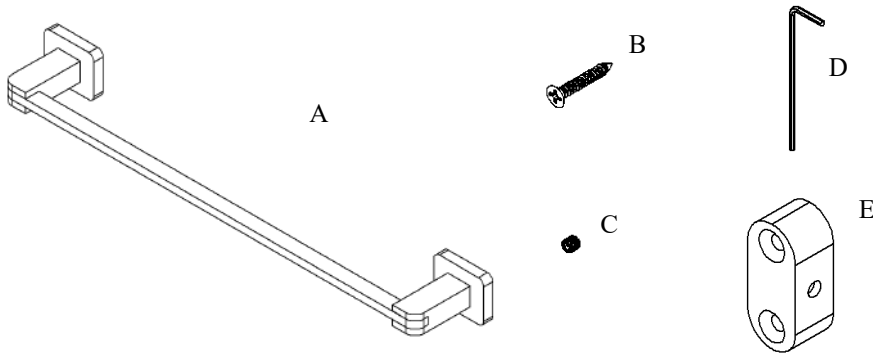

Exhilarating by Design

Volkano Spark 18" Towel Bar Installation Guide

Code: V64143, V64145

Parts Included	QTY
A - Towel Bar	1
B - Screw	4
C - Set Screw	2
D - Allen Key	1
E - Bracket	2

Model #	Description	Finish	Weight (lb)	WxHxD (mm)	WxHxD (Inches)	Metal Type
V64143	Spark 18" Towel Bar	Chrome	1.496	486 x 45 x 71	19.1 x 1.75 x 2.75	Brass
V64145	Spark 18" Towel Bar	Matte Black	1.496	486 x 45 x 71	19.1 x 1.75 x 2.75	Brass