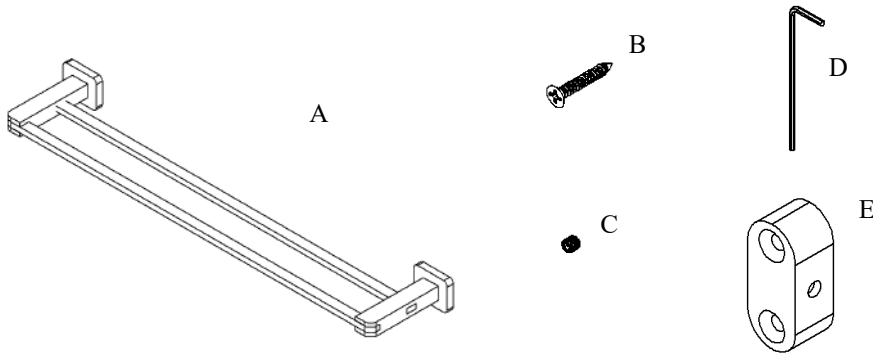

## Installation Guide

Code: V64183, V64185

Parts Included	QTY
A - Towel Bar	1
B - Screw	4
C - Set Screw	2
D - Allen Key	1
E - Bracket	2

Model #	Description	Finish	Weight (lb)	WxHxD (mm)	WxHxD (Inches)	Metal Type
V64183	Spark 24" Double Towel Bar	Chrome	2.33	631 x 45 x 121	24.8 x 1.75 x 4.75	Brass
V64185	Spark 24" Double Towel Bar	Matte Black	2.33	631 x 45 x 121	24.8 x 1.75 x 4.75	Brass