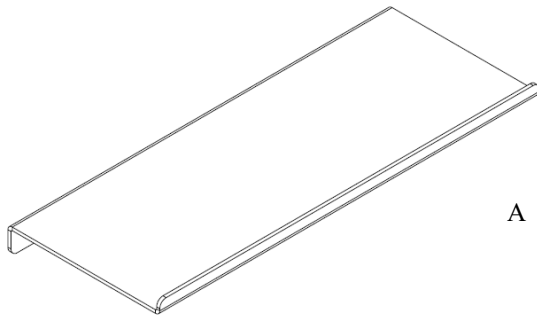

VOLKANO™

Volkano Wall Shelf Installation Guide Code: V92423, V92424, V92425

Parts Included	QTY
A - Wall Shelf	1
B - Screw	2

Model #	Description	Finish	Weight (lb)	WxHxD (mm)	WxHxD (Inches)	Metal Type
V92423	Wall Shelf	Chrome	1.5	300 x 28 x 120	11.8 x 1.1 x 4.7	Stainless Steel
V92424	Wall Shelf	Brushed Nickel	1.5	300 x 28 x 120	11.8 x 1.1 x 4.7	Stainless Steel
V92425	Wall Shelf	Matte Black	1.5	300 x 28 x 120	11.8 x 1.1 x 4.7	Stainless Steel