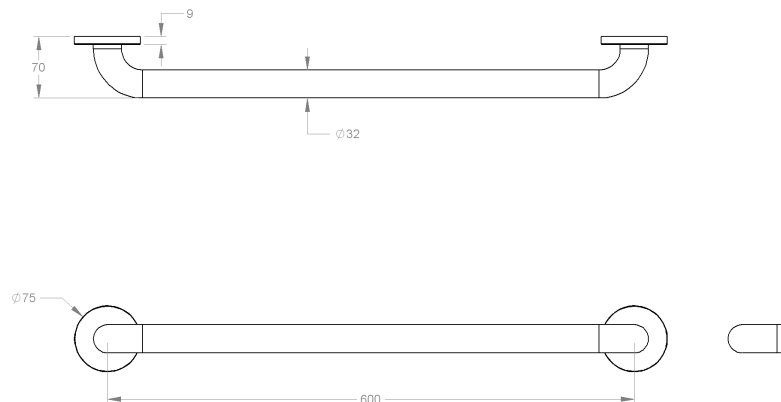

Parts Included	QTY
A - Round Grab Bar	1
B - Screw	6

Model #	Description	Finish	Weight (lb)	WxHxD (mm)	WxHxD (Inches)	Metal Type
V94152	24" Round Grab Bar	Matte White	2.25	600 x 75 x 70	23.5 x 3 x 2.75	Brass
V94153	24" Round Grab Bar	Chrome	2.25	600 x 75 x 70	23.5 x 3 x 2.75	Brass
V94154	24" Round Grab Bar	Brushed Nickel	2.25	600 x 75 x 70	23.5 x 3 x 2.75	Brass
V94155	24" Round Grab Bar	Matte Black	2.25	600 x 75 x 70	23.5 x 3 x 2.75	Brass
V94156	24" Round Grab Bar	Polished Nickel	2.25	600 x 75 x 70	23.5 x 3 x 2.75	Brass
V94158	24" Round Grab Bar	PVD Brushed Gold	2.25	600 x 75 x 70	23.5 x 3 x 2.75	Brass

ICO grab bars can support loads of up to 440lbs if properly installed in compliance with ADA requirements.

Safety Warning: Grab bars are only as strong as the anchors and walls to which they are attached, and must be installed correctly for the load they intend to support. Anchors provided are not suitable for all applications. Appropriate anchors and backing must be used in accordance with local building codes.