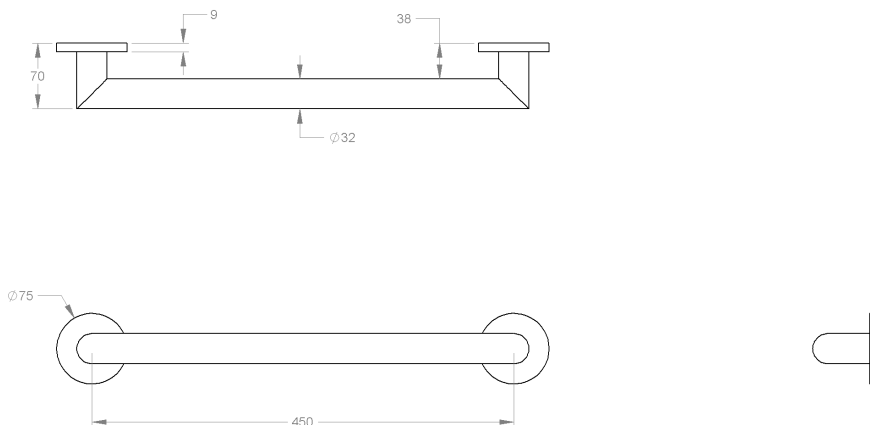

Parts Included	QTY
A - Grab Bar	1
B - Screw	6

Model #	Description	Finish	Weight (lb)	WxHxD (mm)	WxHxD (Inches)	Metal Type
V94242	18" Summit Grab Bar	Matte White	2	450 x 75 x 70	17.75 x 3 x 2.75	Brass
V94243	18" Summit Grab Bar	Chrome	2	450 x 75 x 70	17.75 x 3 x 2.75	Brass
V94244	18" Summit Grab Bar	Brushed Nickel	2	450 x 75 x 70	17.75 x 3 x 2.75	Brass
V94245	18" Summit Grab Bar	Matte Black	2	450 x 75 x 70	17.75 x 3 x 2.75	Brass
V94246	18" Summit Grab Bar	Polished Nickel	2	450 x 75 x 70	17.75 x 3 x 2.75	Brass
V94248	18" Summit Grab Bar	PVD Brushed Gold	2	450 x 75 x 70	17.75 x 3 x 2.75	Brass

ICO grab bars can support loads of up to 440lbs if properly installed in compliance with ADA requirements.

**Safety Warning:** Grab bars are only as strong as the anchors and walls to which they are attached, and must be installed correctly for the load they intend to support. Anchors provided are not suitable for all applications. Appropriate anchors and backing must be used in accordance with local building codes.