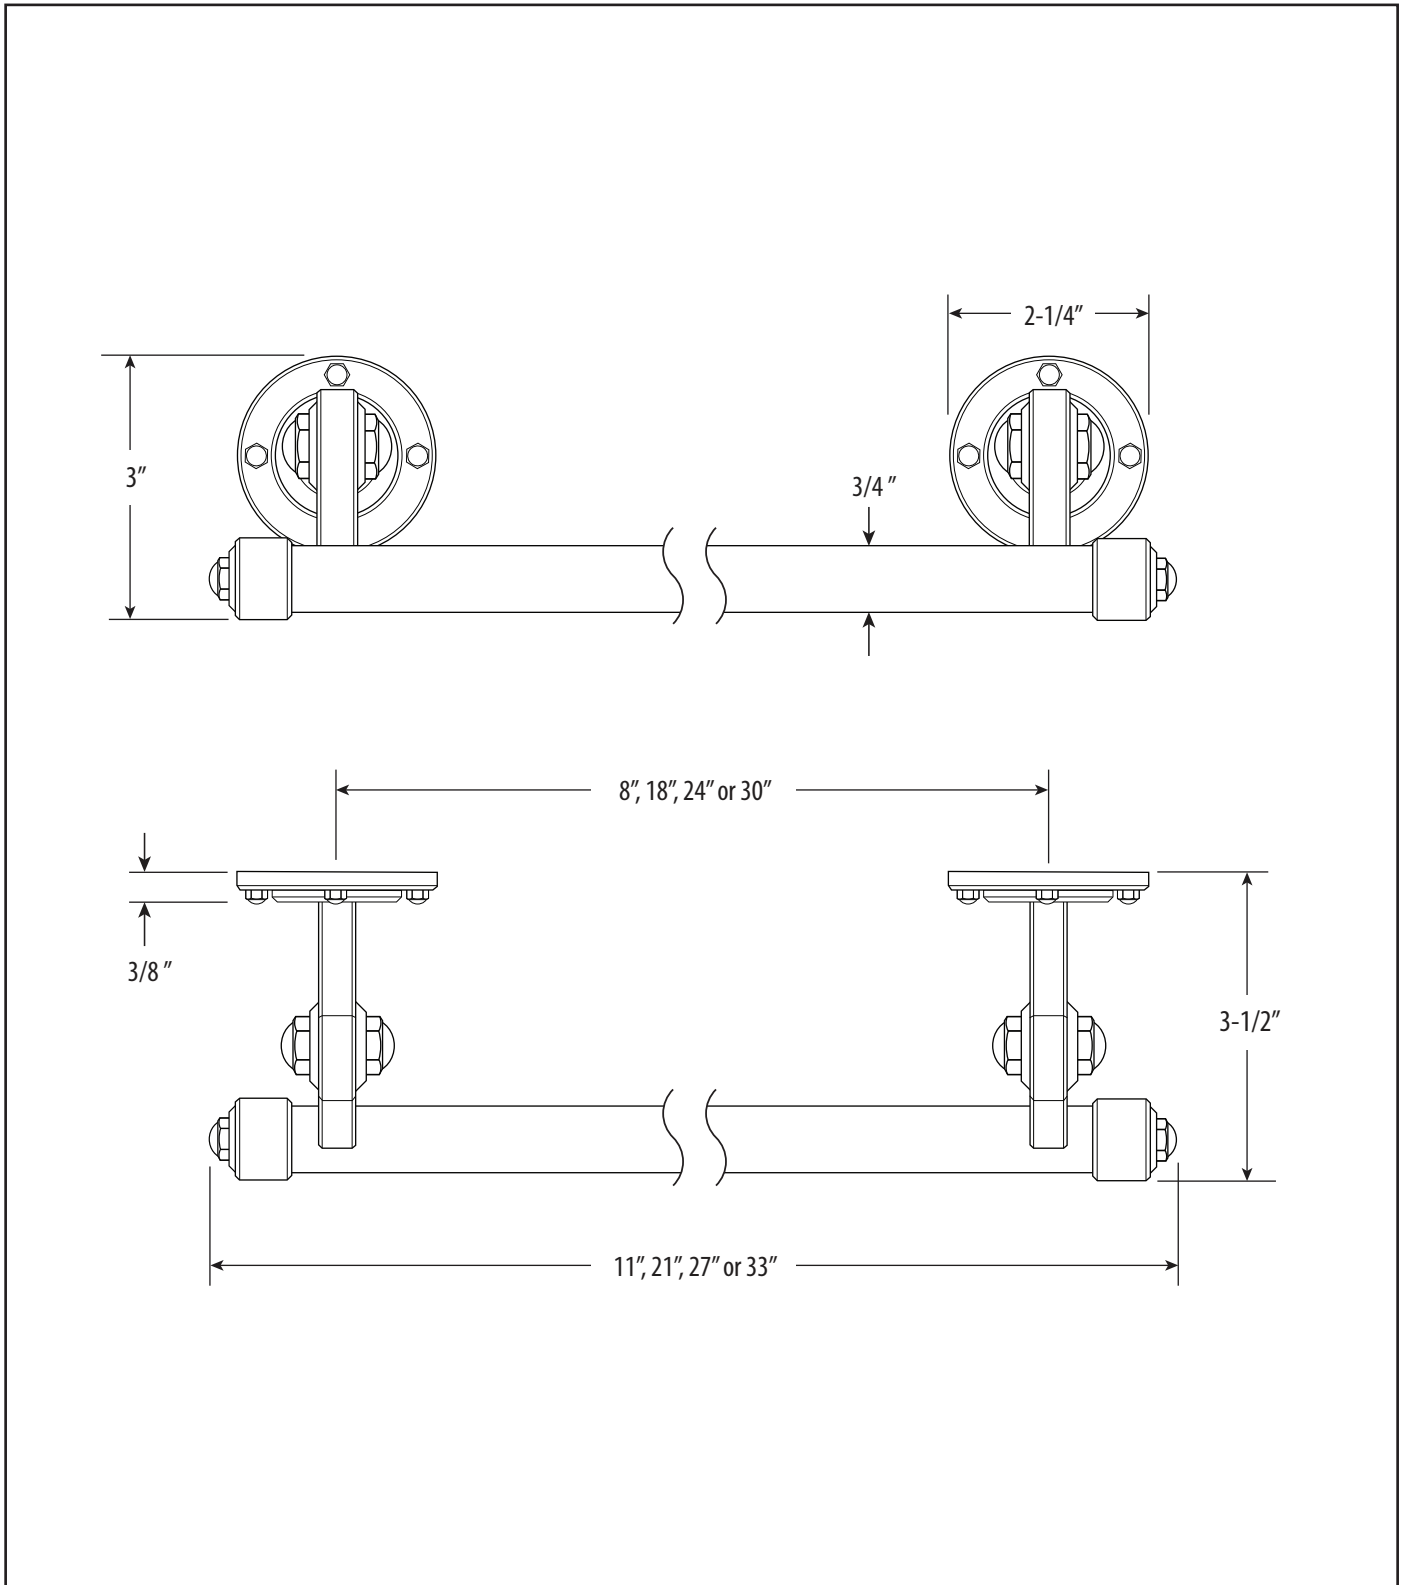

ARGONAUT 8", 18", 24" OR 30" TOWEL BARS

10165, 10170, 10175, 10180

DIMENSIONS MAY VARY AND ARE SUBJECT TO CHANGE. NO RESPONSIBILITY IS ASSUMED FOR USE OF SUPERCEDED OR VOIDED DATA