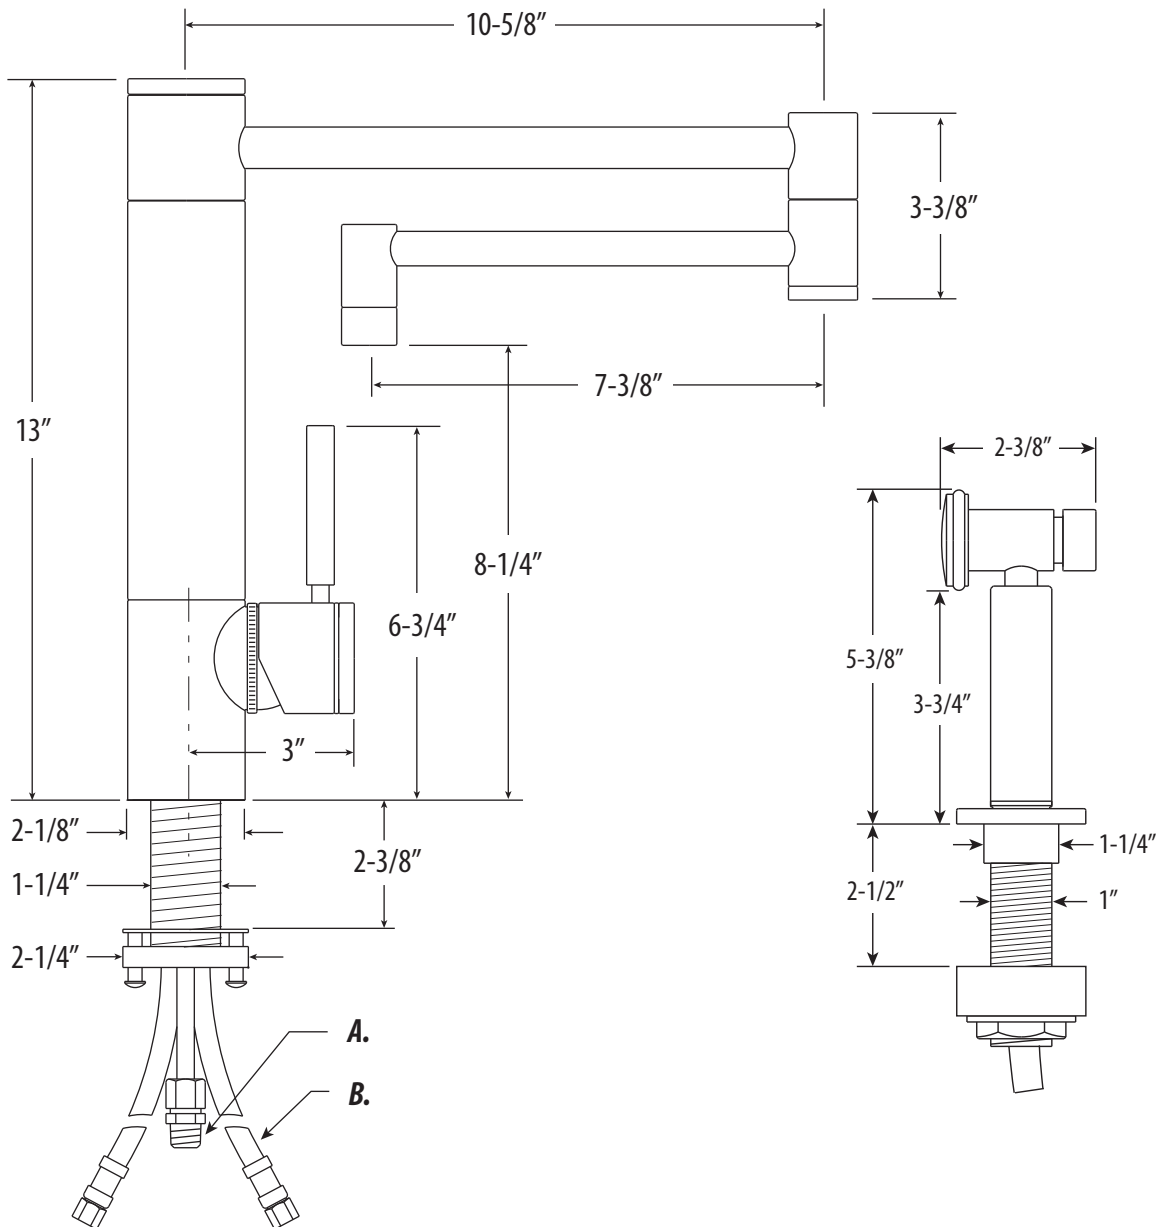

HUNLEY KITCHEN FAUCET / 18" ARTICULATED SPOUT / W SIDE SPRAY

3600-18-1

- MAX COUNTER THICKNESS 2-3/8"
- MINIMUM INSTALL HOLE SIZE 1-3/8"

- A. Side Spray Connection with 1/4" NPT Pipe Fitting
- B. Supply Hoses - 20" Long with 3/8" Compression Fittings

DIMENSIONS MAY VARY AND ARE SUBJECT TO CHANGE. NO RESPONSIBILITY IS ASSUMED FOR USE OF SUPERCEDED OR VOIDED DATA