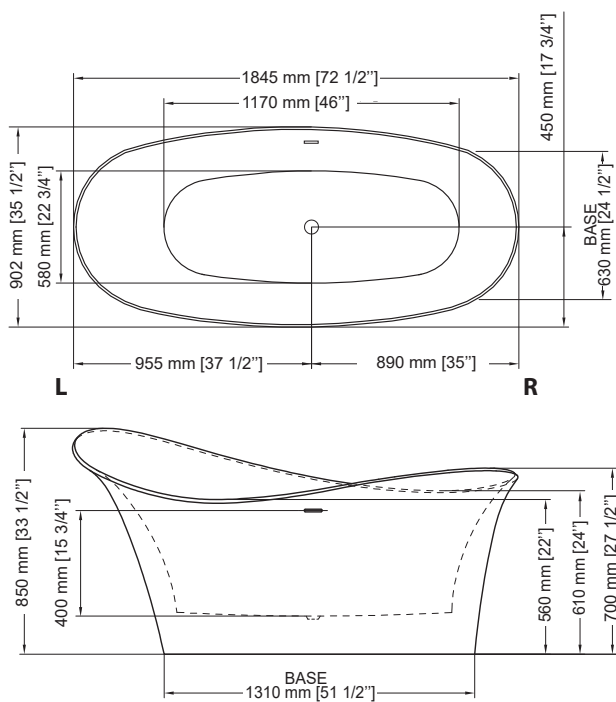

Luxury, comfort and innovation. The Evora brings refinement and sophistication to your bathroom decor. This grandiose slipper bathtub offers the utmost comfort with its magnificent curves, rounded edges and its double back inspired by the flowering orchid. Use the classic white exterior for a timeless design or select the lavish gold or silver foil exterior finish to enhance the glamour.

EVORA

FREESTANDING BATHTUB

72 1/2" x 35 1/2" x 33 1/2", 1845mm x 902mm x 850mm

AVAILABLE : WHITE, GOLD OR SILVER EXTERIOR

- Organic shapes design
- Single space
- Floral asymmetrical shape
- Left and right version
- Modern comfort
- High back for headrest
- Surface for faucet or storage
- 3 installation configurations: freestanding, back wall or corner
- Adjustable legs
- Overflow included
- Drain included
- Capacity of 230 Liters (60 gal. US)
- Deep immersion point
- Immersion point to 400 mm (15 3/4")
- Solidity of construction
- Shell of pure acrylic reinforced with 4 layers fiberglass, assembled without apparent joints
- Glossy interior and exterior surfaces
- 10 years warranty
- Sound, light and heated backrest option available

Freestanding installation drain kit
 Unit AB00030
 12 Units AB00040
 Box :1
 36 1/2" x 34" x 73"
 160 lbs, (72.5kg)

The dimensions are subject to manufacturer's tolerance and may change without notice.