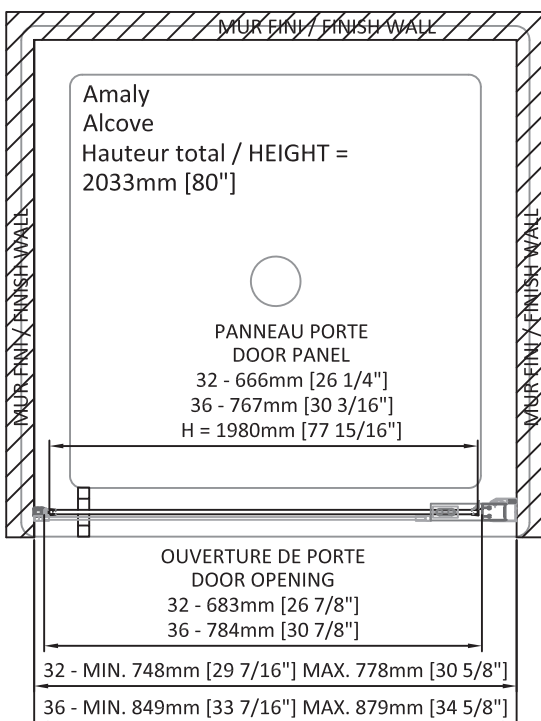

## SHOWER DOOR ALCOVE 1 DOOR

Door 32" : DMT3200ASTA76  
Box #1  
82" x 28 3/4" x 3"  
2083 mm x 730 mm x 76 mm  
62 lbs (28 kg)

Door 36" : DMT3600ASTA76  
Box #1  
81 1/2" x 32 1/2" x 3"  
2070 mm x 826 mm x 76 mm  
69 lbs (31 kg)

Total number of box: 1

- Black framed aluminium door
- Aluminium threshold with sealing gasket
- 180° interior and exterior opening
- Very large door opening
- Interior and exterior opening
- Minimalist interior and exterior double handle
- Magnetic door closing
- Height of 78 3/4" (2000mm)
- ZittaClean stain resistant glass treatment
- Reversible left or right
- Tempered glass door of 6mm
- Pivots guaranteed for life
- Vertical seals
- Safe tempered glass with polished edges
- Adjustment of the door panel level by the pivot
- Adjustment of the fixed panel level by the wall extrusion (1" - 25mm)
- Finishing caps on extrusions