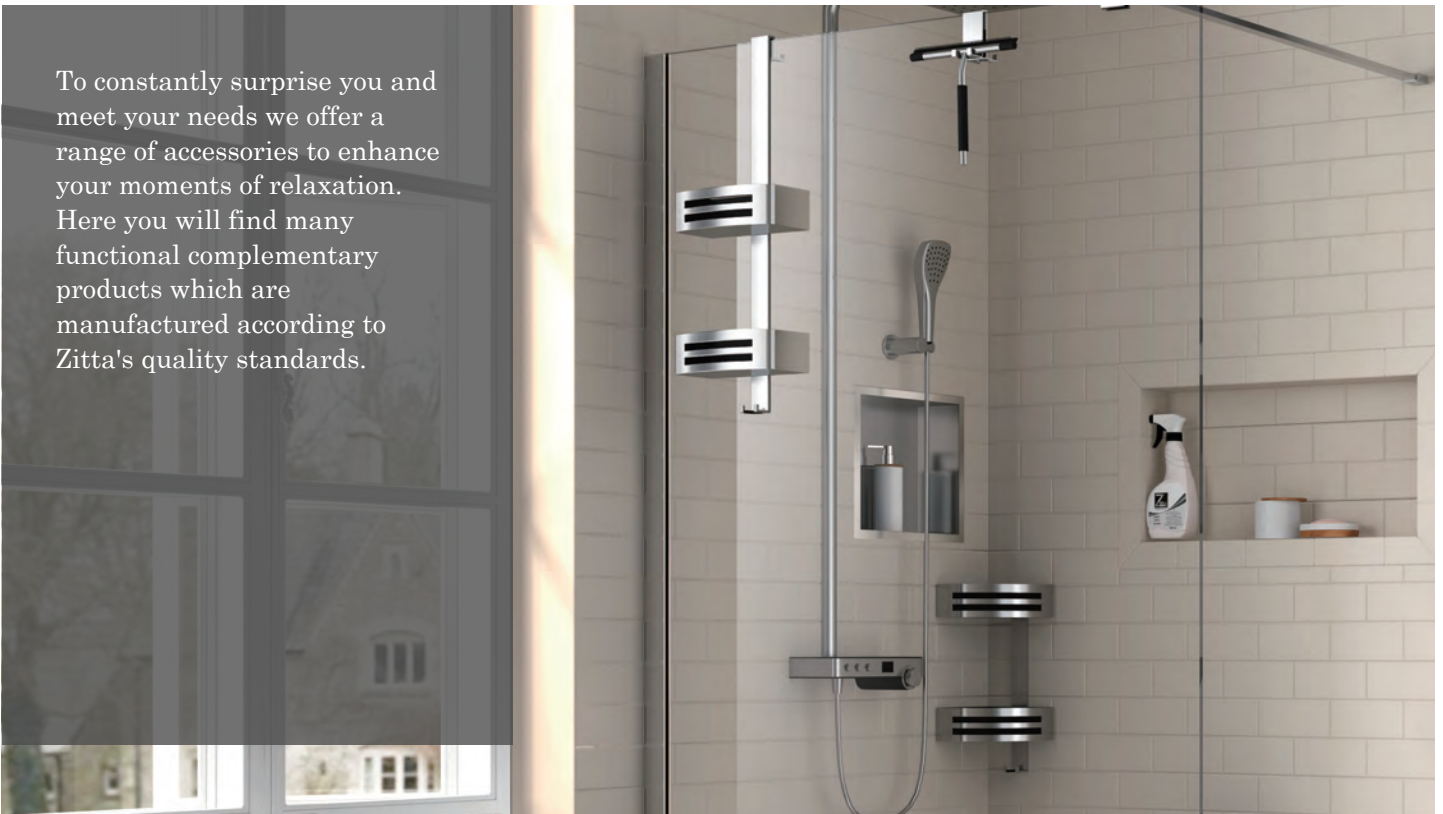

To constantly surprise you and meet your needs we offer a range of accessories to enhance your moments of relaxation. Here you will find many functional complementary products which are manufactured according to Zitta's quality standards.

# SQUEEGEE WITH HOOK

squeegee for glass, tidy hook

Unit : AS00162  
Box #1 :  
9" x 10 1/2" x 1 1/2", 0,6 lbs  
229mm x 267mm x 38mm , 0,3 kg  
  
x12 : AS00162x12  
Box #1 :  
11 7/8" x 19 1/8" x 9 5/8", 8,7 lbs  
3021mm x 486mm x 244mm , 3,9 kg  
  
Total number of box : 1

- Simple and modern look
- Ergonomic angle in handle
- Polished stainless steel base
- Sturdy rubber tidy hook
- Clean and high quality edges
- Anti-slip covering on handle
- Scrubbing and wiping