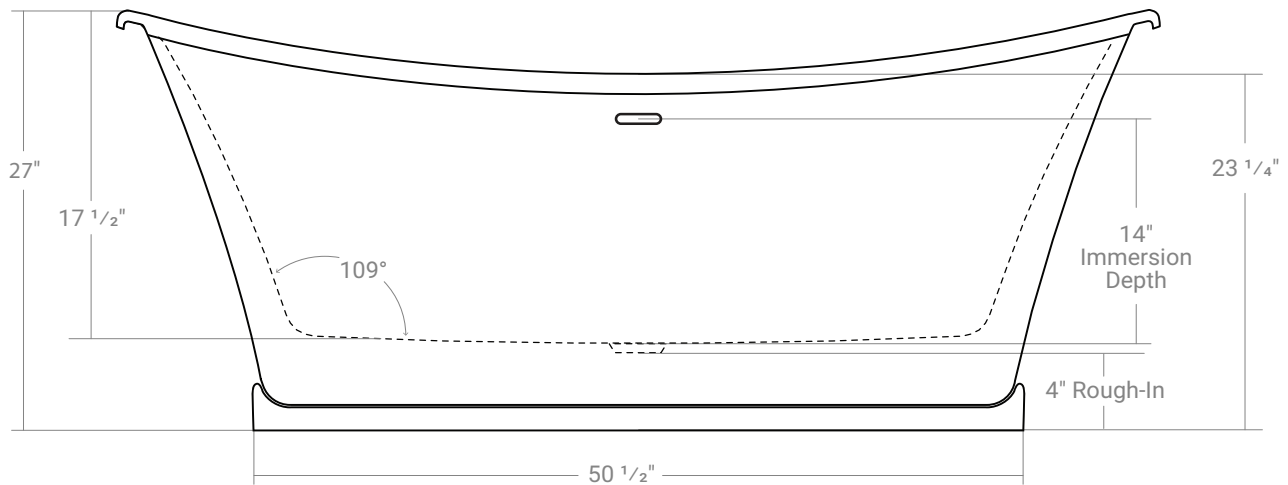

Acritec Industries Corp.

27049 Gloucester Way
Langley, B.C. V4W 3Y3

Tel: 604.607.0856

Fax: 604.607.0857

Email: info@acritec.com

Website: www.acritec.com

In keeping with our policy of continuing product improvement, Acritec Industries Corp. reserves the right to change product specifications without notice.

Important

*While we strive to provide accurate measurements for our customers, sometimes mistakes happen. Our goal is to help things run smoothly from shipment to installation, so if you notice any errors in our spec sheets, please let us know.

Our products are handmade & hand finished so you can expect a tolerance of $\pm \frac{1}{4}$ " on all measurements. We strongly recommend waiting until your ordered product is on-site before attempting any rough-in carpentry or plumbing.

If you want to verify any of our measurements, please feel free to call or email us.

*Drawings are not to scale