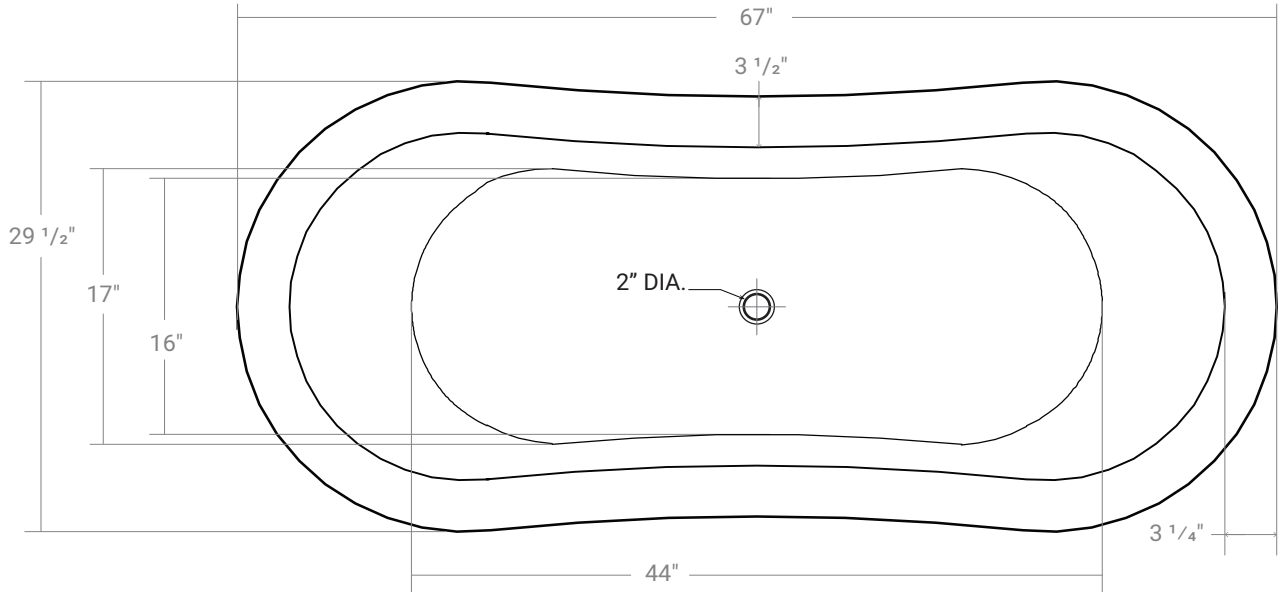

Acritec Industries Corp.

27049 Gloucester Way
Langley, B.C. V4W 3Y3

Tel: 604.607.0856

Fax: 604.607.0857

Email: info@acritec.com

Website: www.acritec.com

In keeping with our policy of continuing product improvement, Acritec Industries Corp. reserves the right to change product specifications without notice.

Important

*While we strive to provide accurate measurements for our customers, sometimes mistakes happen. Our goal is to help things run smoothly from shipment to installation, so if you notice any errors in our spec sheets, please let us know.

Our products are handmade & hand finished so you can expect a tolerance of $\pm \frac{1}{4}$ " on all measurements. We strongly recommend waiting until your ordered product is on-site before attempting any rough-in carpentry or plumbing.

If you want to verify any of our measurements, please feel free to call or email us.

*Drawings are not to scale