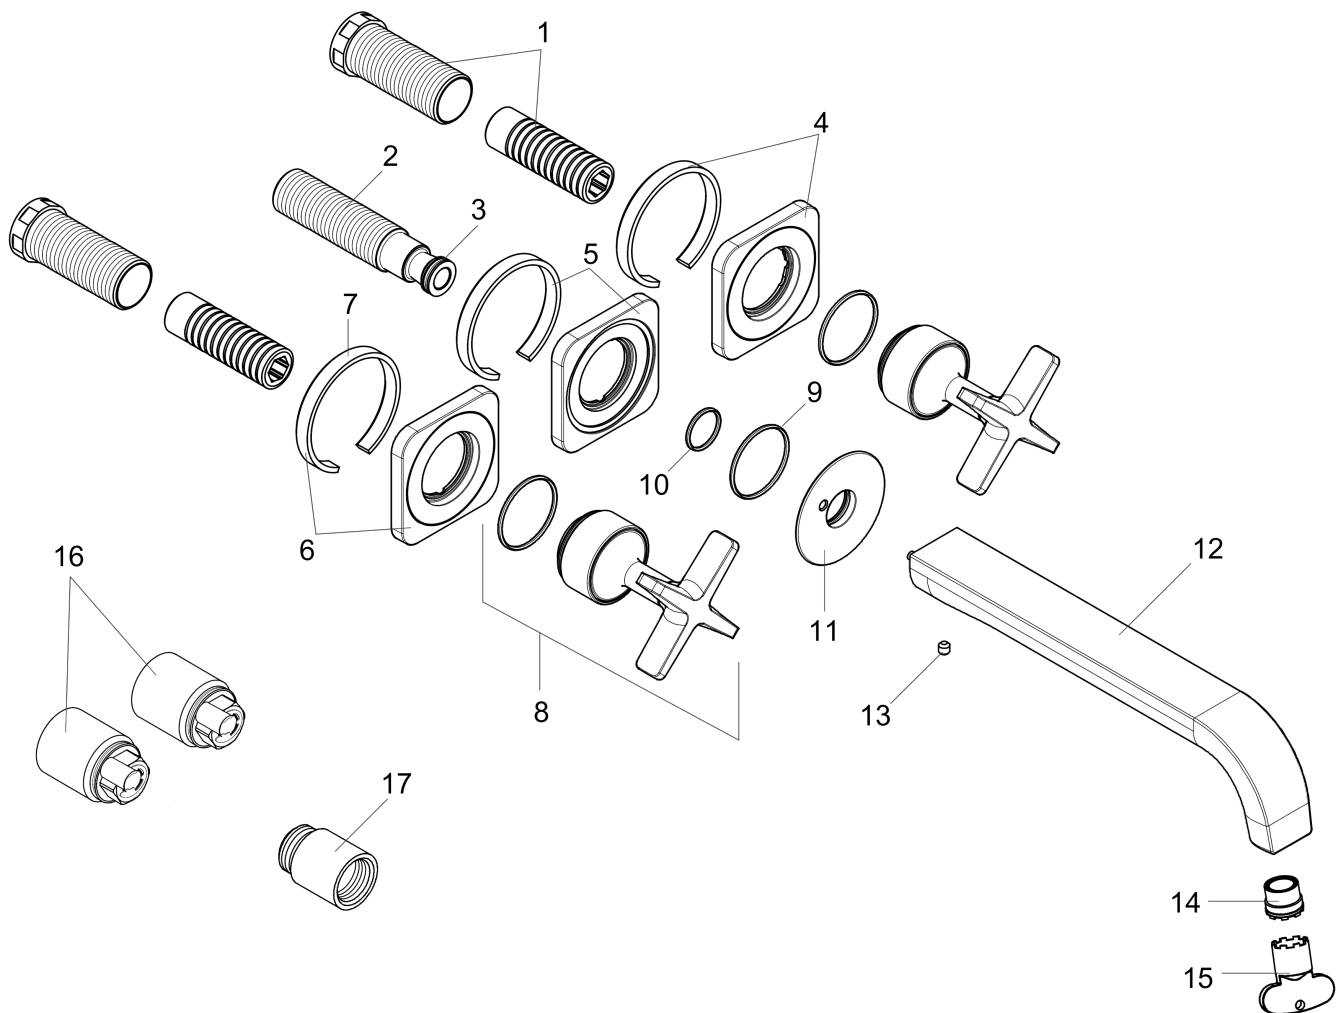

AXOR Citterio E
Wall-Mounted Widespread Faucet Trim, 1.2 GPM
 Finishes : **chrome** Part no. : **36107001**

Description

Features

- Laminar spray
- Flow: 1.2 GPM (4.5 L/Min)
- 90° ceramic valves

Item details

List Price \$ 949.00

Technology

Compliance

Product image

Scale drawing

AXOR Citterio E
Wall-Mounted Widespread Faucet Trim, 1.2 GPM
 Finishes : **chrome** Part no. : **36107001**

Exploded drawing

Year of production: >07/16

AXOR Citterio E
Wall-Mounted Widespread Faucet Trim, 1.2 GPM
 Finishes : **chrome** Part no. : **36107001**

Spare parts list

Year of production: >07/16

Pos.	Description	Part no.	Price	PU
1	fixing set	96393000	-	1
2	connecting thread G½	95626000	-	1
3	O-ring 13x2	98128000	-	1
4	escutcheon cold water	92398000	-	1
5	escutcheon	92359000	-	1
6	escutcheon hot water	92397000	-	1
7	seal	97530000	-	1
8	handle	92343000	-	1
9	O-ring 30x1,5	98433000	-	1
10	O-ring 17x1,5	98137000	-	1
11	escutcheon for spout	92342000	-	1
12	spout 220 mm	92336000	-	1
13	hollow set screw M5x5	98446000	-	1
14	aerator laminar M16,5x1 (4,5 l/min)	92876000	-	1
15	special tool	98987000	-	1
a	extension 25 mm	96259000	-	1
b	extension 25 mm	95413000	-	1