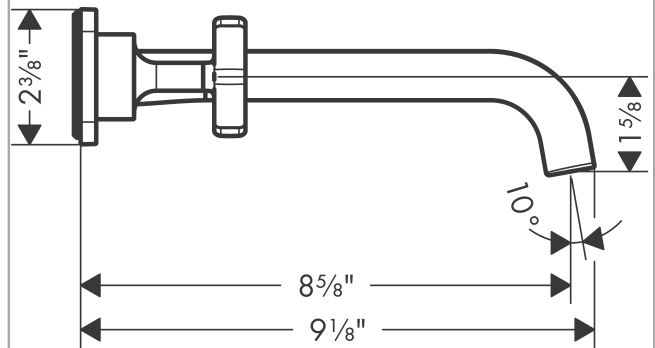

AXOR Citterio E
Wall-Mounted Widespread Faucet Trim, 1.2 GPM
 Finishes : **chrome** Part no. : **36107001**

Description

Features

- Laminar spray
- Flow: 1.2 GPM (4.5 L/Min)
- 90° ceramic valves

Item details

List Price \$ 949.00

Technology

Compliance

Product image

Scale drawing

AXOR Citterio E
Wall-Mounted Widespread Faucet Trim, 1.2 GPM
 Finishes : **chrome** Part no. : **36107001**

Exploded drawing

Year of production: >07/16

AXOR Citterio E
Wall-Mounted Widespread Faucet Trim, 1.2 GPM
 Finishes : **chrome** Part no. : **36107001**

Spare parts list

Year of production: >07/16

Pos.	Description	Part no.	Price	PU
1	fixing set	96393000	-	1
2	connecting thread G½	95626000	-	1
3	O-ring 13x2	98128000	-	1
4	escutcheon cold water	92398000	-	1
5	escutcheon	92359000	-	1
6	escutcheon hot water	92397000	-	1
7	seal	97530000	-	1
8	handle	92343000	-	1
9	O-ring 30x1,5	98433000	-	1
10	O-ring 17x1,5	98137000	-	1
11	escutcheon for spout	92342000	-	1
12	spout 220 mm	92336000	-	1
13	hollow set screw M5x5	98446000	-	1
14	aerator laminar M16,5x1 (4,5 l/min)	92876000	-	1
15	special tool	98987000	-	1
a	extension 25 mm	96259000	-	1
b	extension 25 mm	95413000	-	1