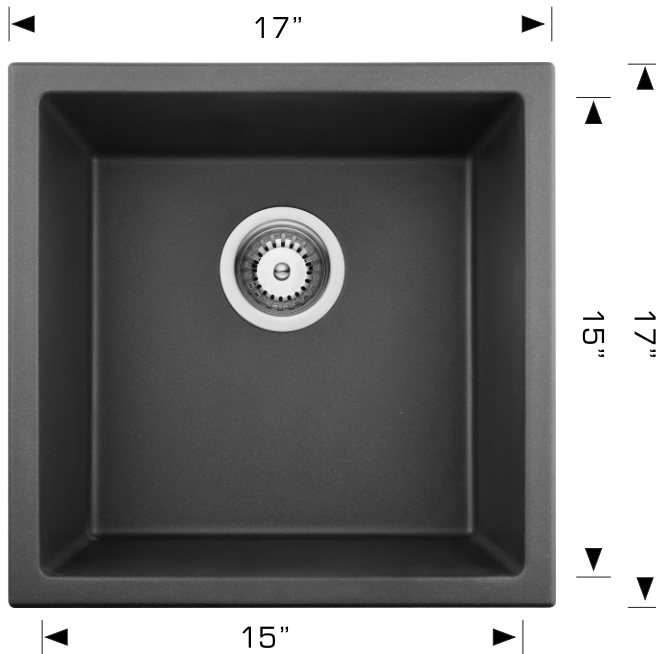

Granite Sinks - Model: 205017S

Drop-in or Undermount

Specifications:

- Granite composite material
- Colour Selection:
 - 205017 S - Black
 - 205117 S - Grey
 - 205217 S - Coffee
 - 205317 S - White
 - 8 1/2" deep

Outside: 17" x 17" x 8 1/2"
Inside: 15" x 15" x 8"

Minimum cabinet size 20"

Certification/Warranty

- CSA B45.5
- Limited Lifetime Warranty

Colour Selection

Optional Accessories

Model: G205017S

Model: 202030