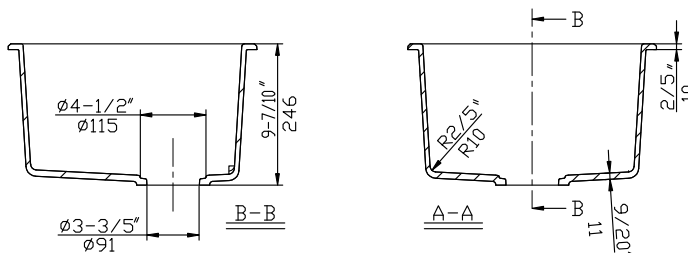

Granite Sinks - Model: 205017S

Drop-in or Undermount

Specifications:

- Granite composite material
- Colour Selection:
 - 205017 S - Black
 - 205117 S - Grey
 - 205217 S - Coffee
 - 205317 S - White
 - 8 1/2" deep

Outside: 17" x 17" x 8 1/2"
Inside: 15" x 15" x 8"

Minimum cabinet size 20"

Certification/Warranty

- CSA B45.5
- Limited Lifetime Warranty

Colour Selection

Optional Accessories

Model: G205017S

Model: 202030