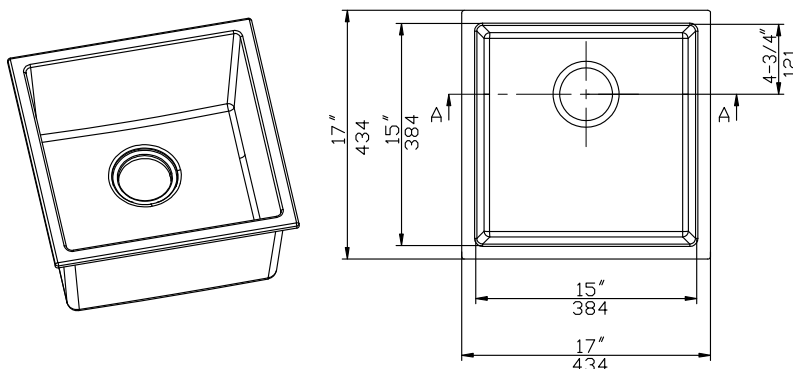

Granite Sinks - Model: 205017S

Drop-in or Undermount

Specifications:

- Granite composite material
- Colour Selection:
 - 205017 S - Black
 - 205117 S - Grey
 - 205217 S - Coffee
 - 205317 S - White
 - 8 1/2" deep

Outside: 17" x 17" x 8 1/2"
Inside: 15" x 15" x 8"

Minimum cabinet size 20"

Certification/Warranty

- CSA B45.5
- Limited Lifetime Warranty

Colour Selection

Optional Accessories

Model: G205017S

Model: 202030