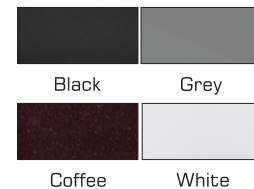

Colour Selection

Optional Accessories