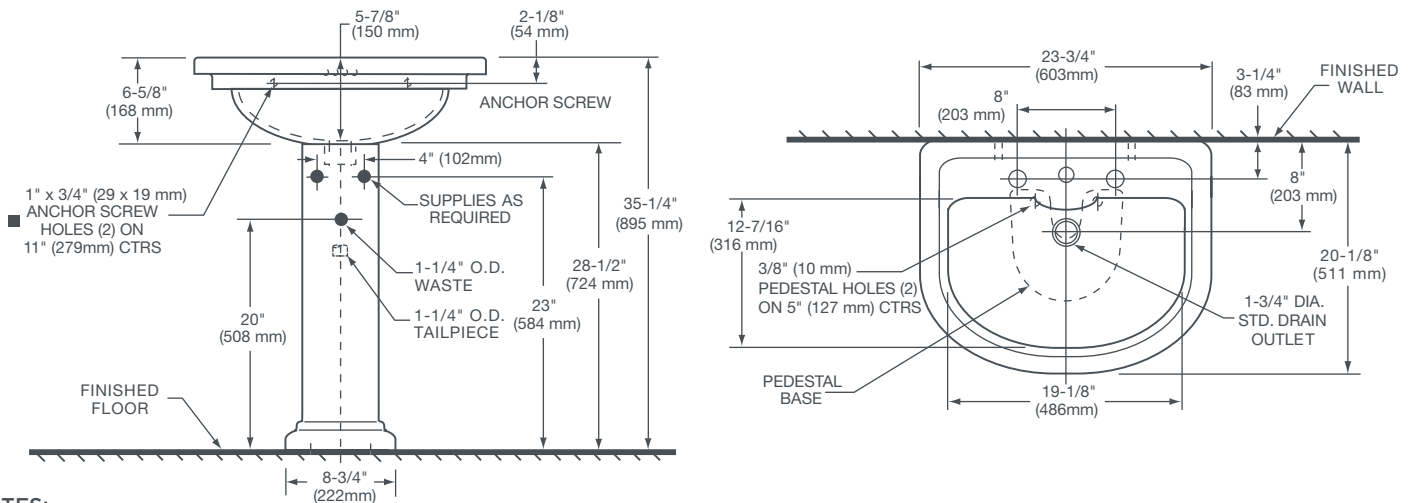

NOTES:

Dimensions shown for location supplies and "P" trap are suggested. Provide suitable reinforcement for all wall supports. Slab/pedestal anchors and mounting features to be furnished by others.

Fittings not included with fixture and must be ordered separately.

Installation Instructions supplied with lavatory.

Dimensions of fixtures are nominal and may vary within the range of tolerance established by ANSI standards.

These measurements are subject to change or cancellation. No responsibility is assumed for use of superseded or voided pages.