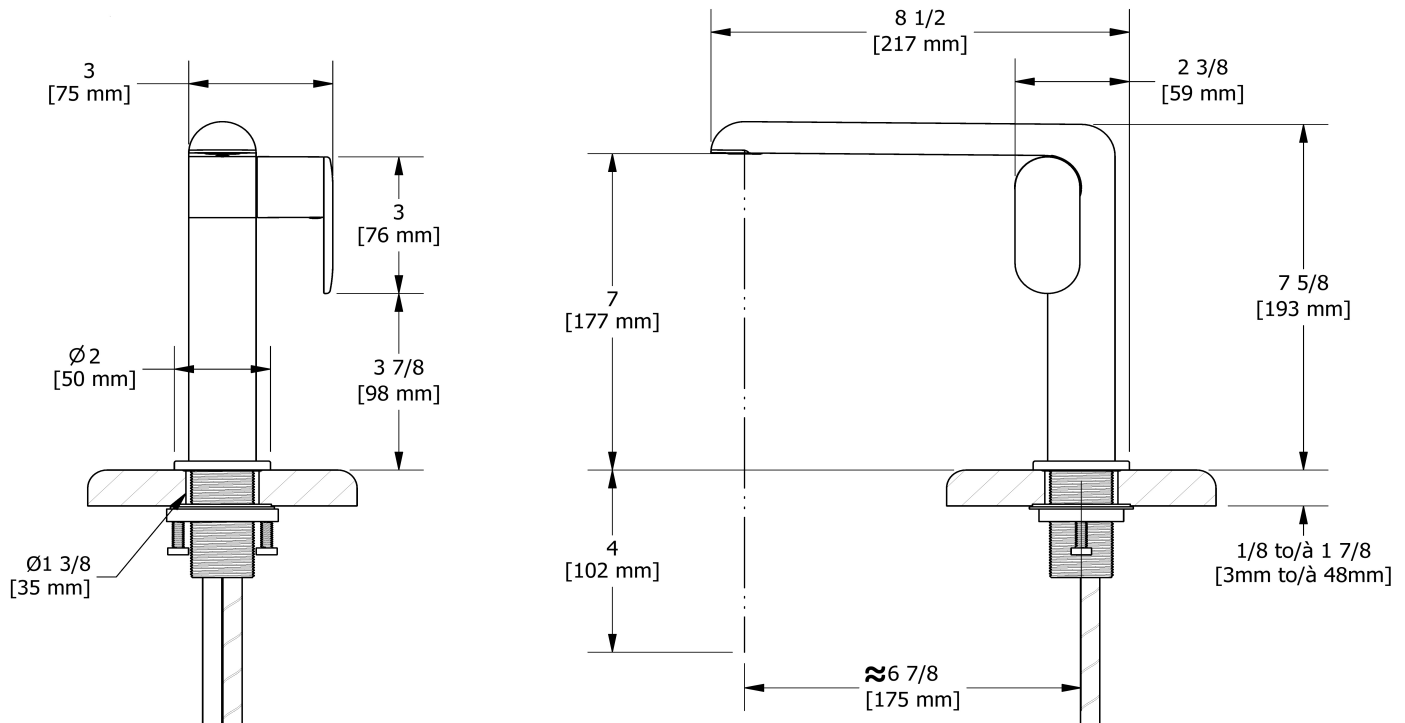

Certifications

- CSA B125.1
- NSF/ANSI standard 61 and 372
- ASME A112.18.1

Sizes, models and finishes may differ from those presented.

Warranty

This **Riobel Inc.** product you have purchased carries a Limited Lifetime Warranty on the chrome, PVD finish, blacks and all working parts and is guaranteed from the initial purchase date against all manufacturing defects. All other finishes, including plastic components, are guaranteed for one year. All electric and/or electronic parts are covered by a 5-year limited warranty.

Customer Service

Ontario, West Canada : 888-287-5354 Quebec, Maritimes, United States : 866-473-8442