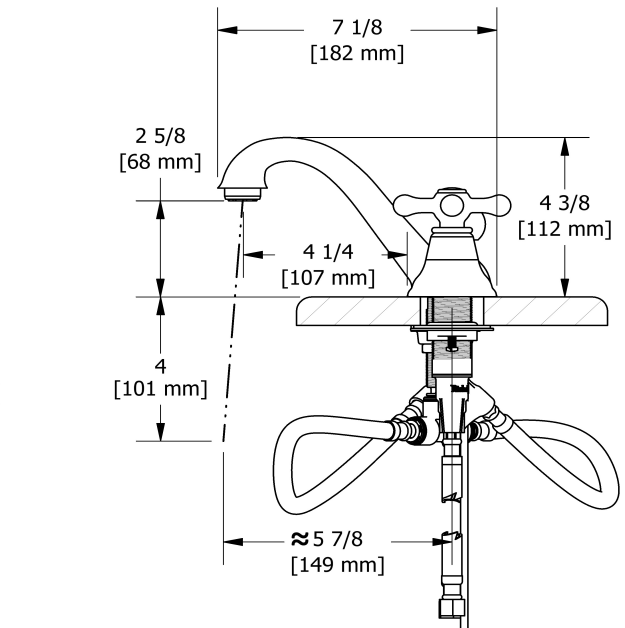

Certifications

- CSA B125.1
- NSF/ANSI standard 61 and 372
- ASME A112.18.1
- CMR248 Approval
- ADA

Sizes, models and finishes may differ from those presented.

Warranty

This Riobel Inc. product you have purchased carries a Limited Lifetime Warranty on the chrome, PVD finish, blacks and all working parts and is guaranteed from the initial purchase date against all manufacturing defects. All other finishes, including plastic components, are guaranteed for one year. All electric and/or electronic parts are covered by a 5-year limited warranty.

Customer Service

Ontario, West Canada : 888-287-5354 Quebec, Maritimes, United States : 866-473-8442