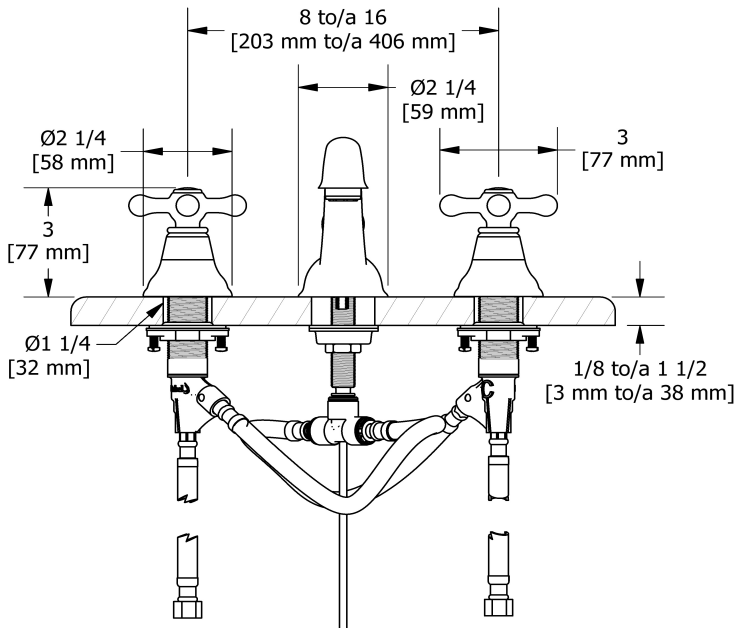

Certifications

- CSA B125.1
- NSF/ANSI standard 61 and 372
- ASME A112.18.1
- CMR248 Approval
- ADA

Sizes, models and finishes may differ from those presented.

Warranty

This Riobel Inc. product you have purchased carries a Limited Lifetime Warranty on the chrome, PVD finish, blacks and all working parts and is guaranteed from the initial purchase date against all manufacturing defects. All other finishes, including plastic components, are guaranteed for one year. All electric and/or electronic parts are covered by a 5-year limited warranty.

Customer Service

Ontario, West Canada : 888-287-5354 Quebec, Maritimes, United States : 866-473-8442