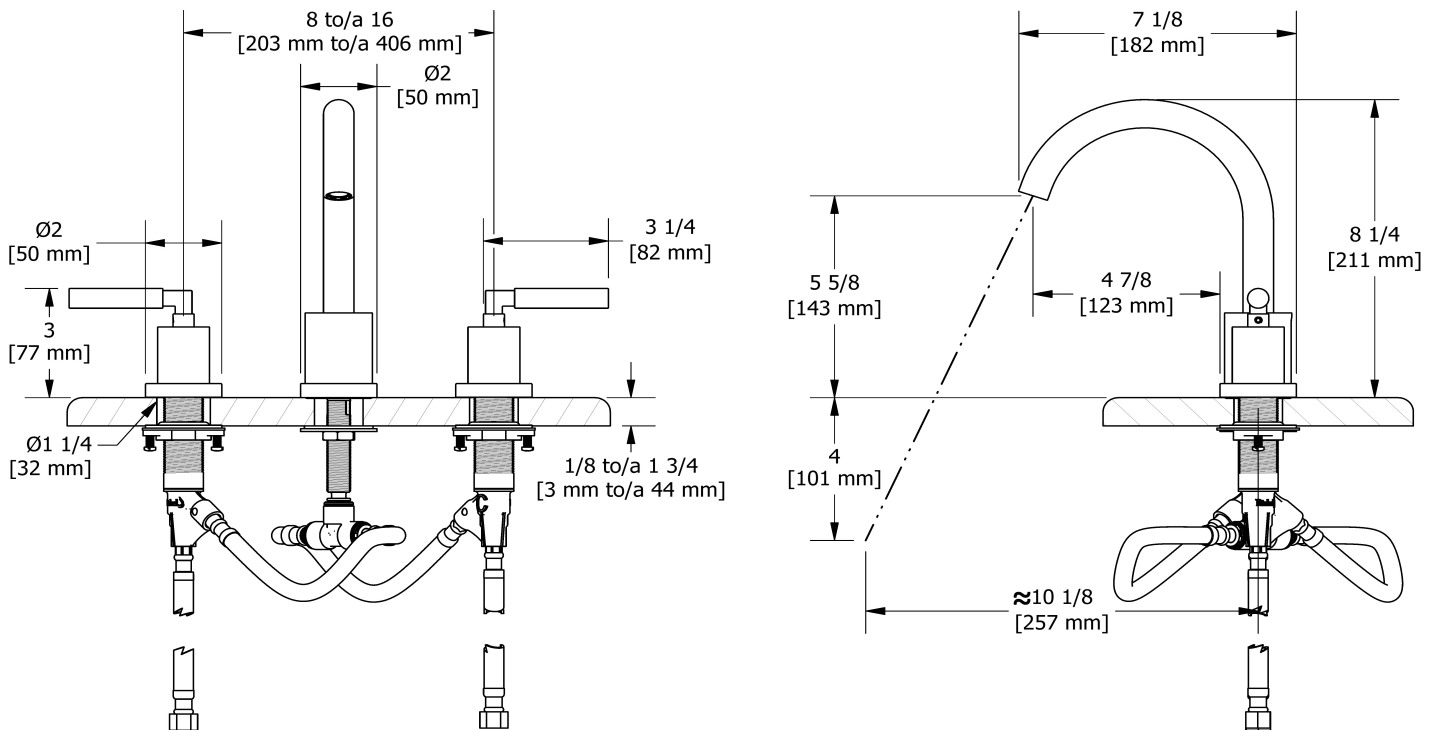

Certifications

- CSA B125.1
- NSF/ANSI standard 61 and 372
- ASME A112.18.1
- CMR248 Approval
- ADA